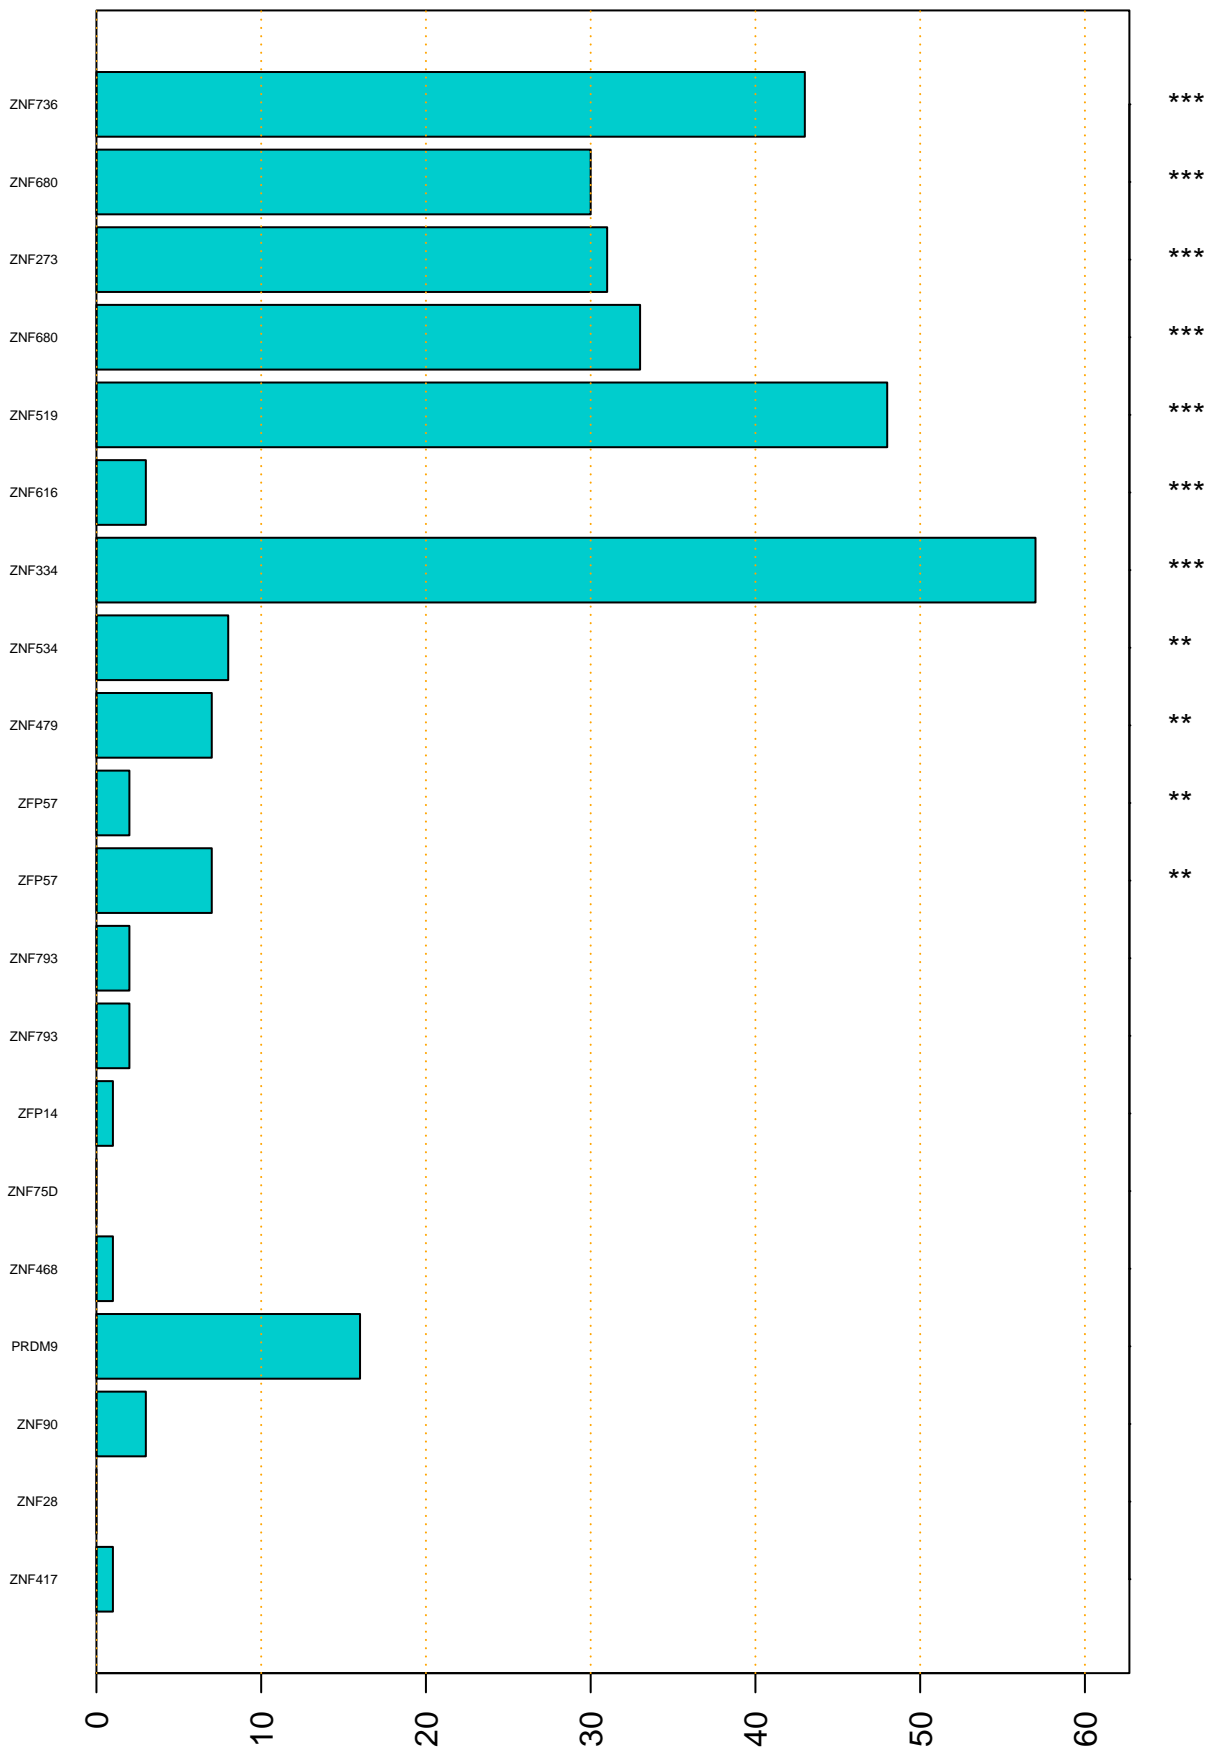

Enriched KZFP

#TE sfam with peak