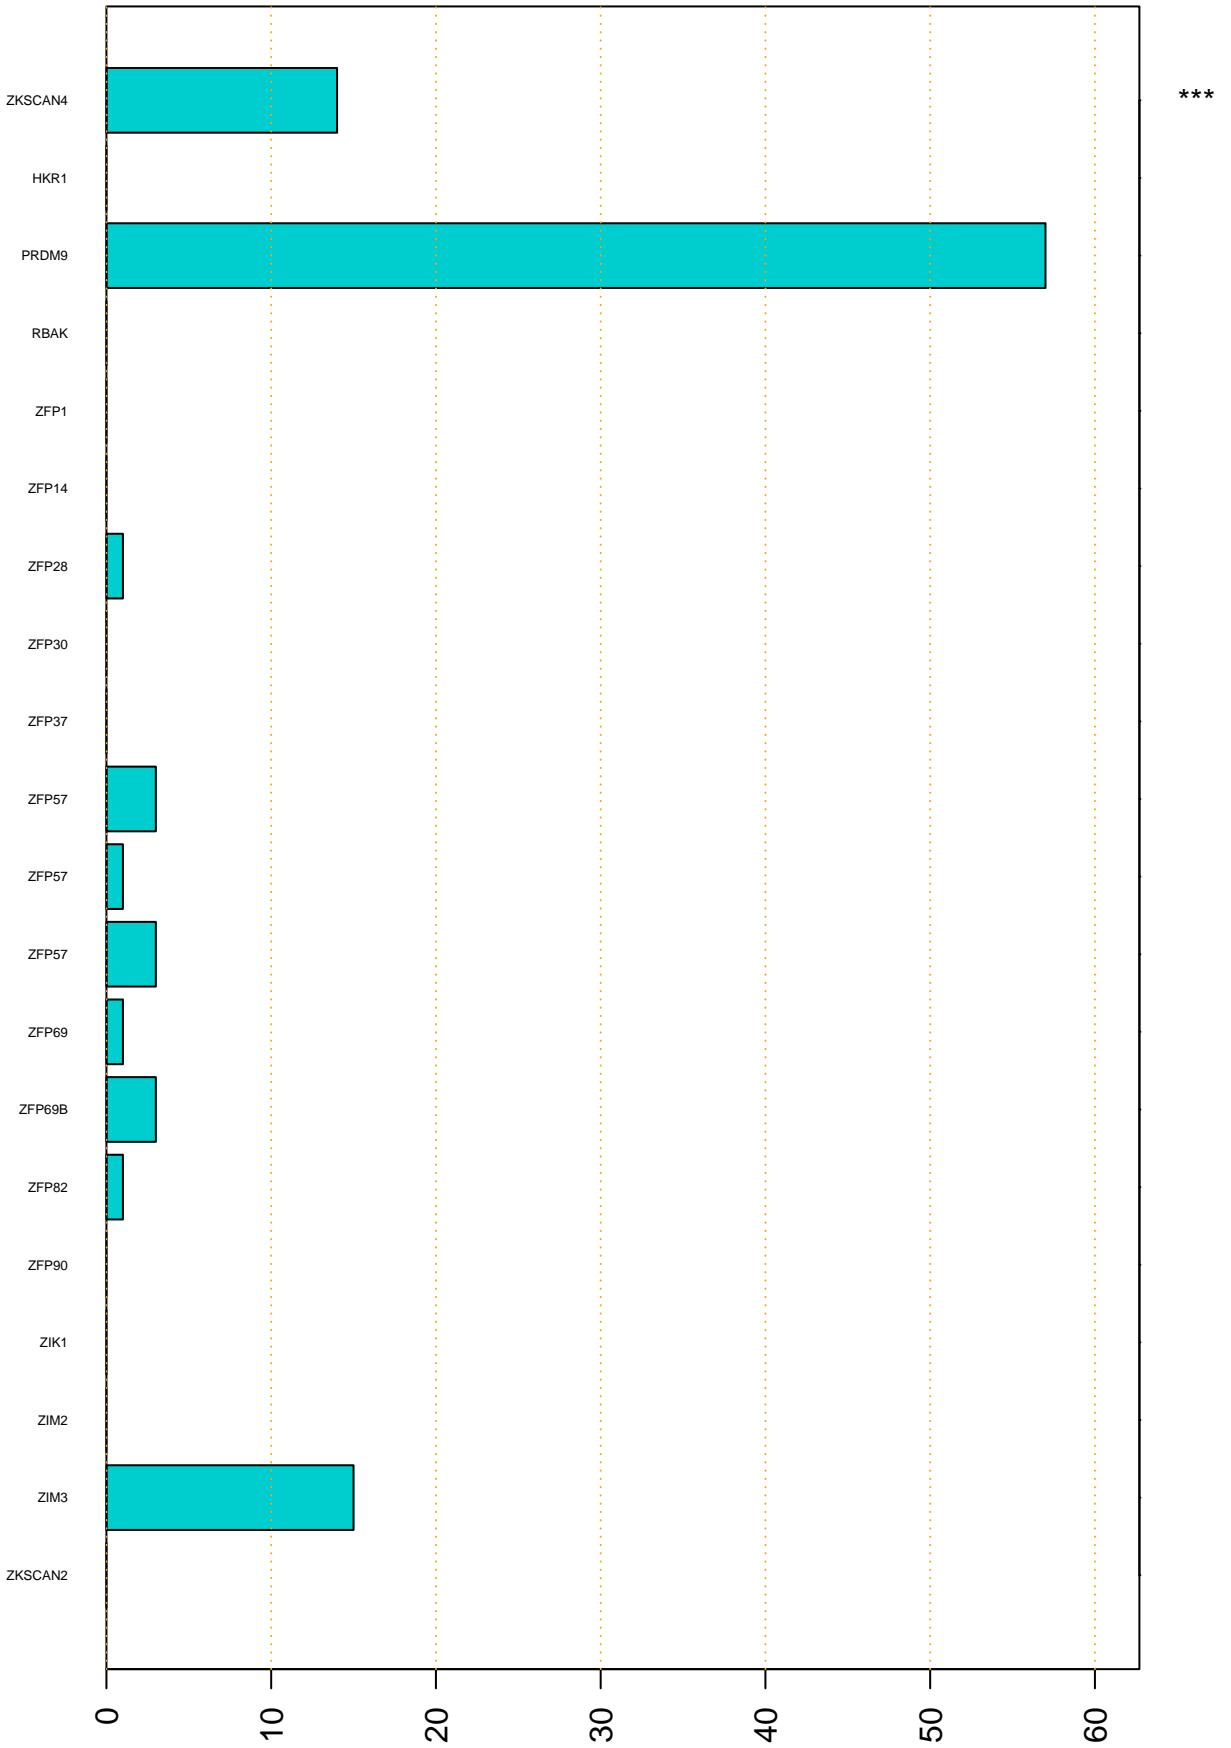

Enriched KZFP

#TE sfam with peak