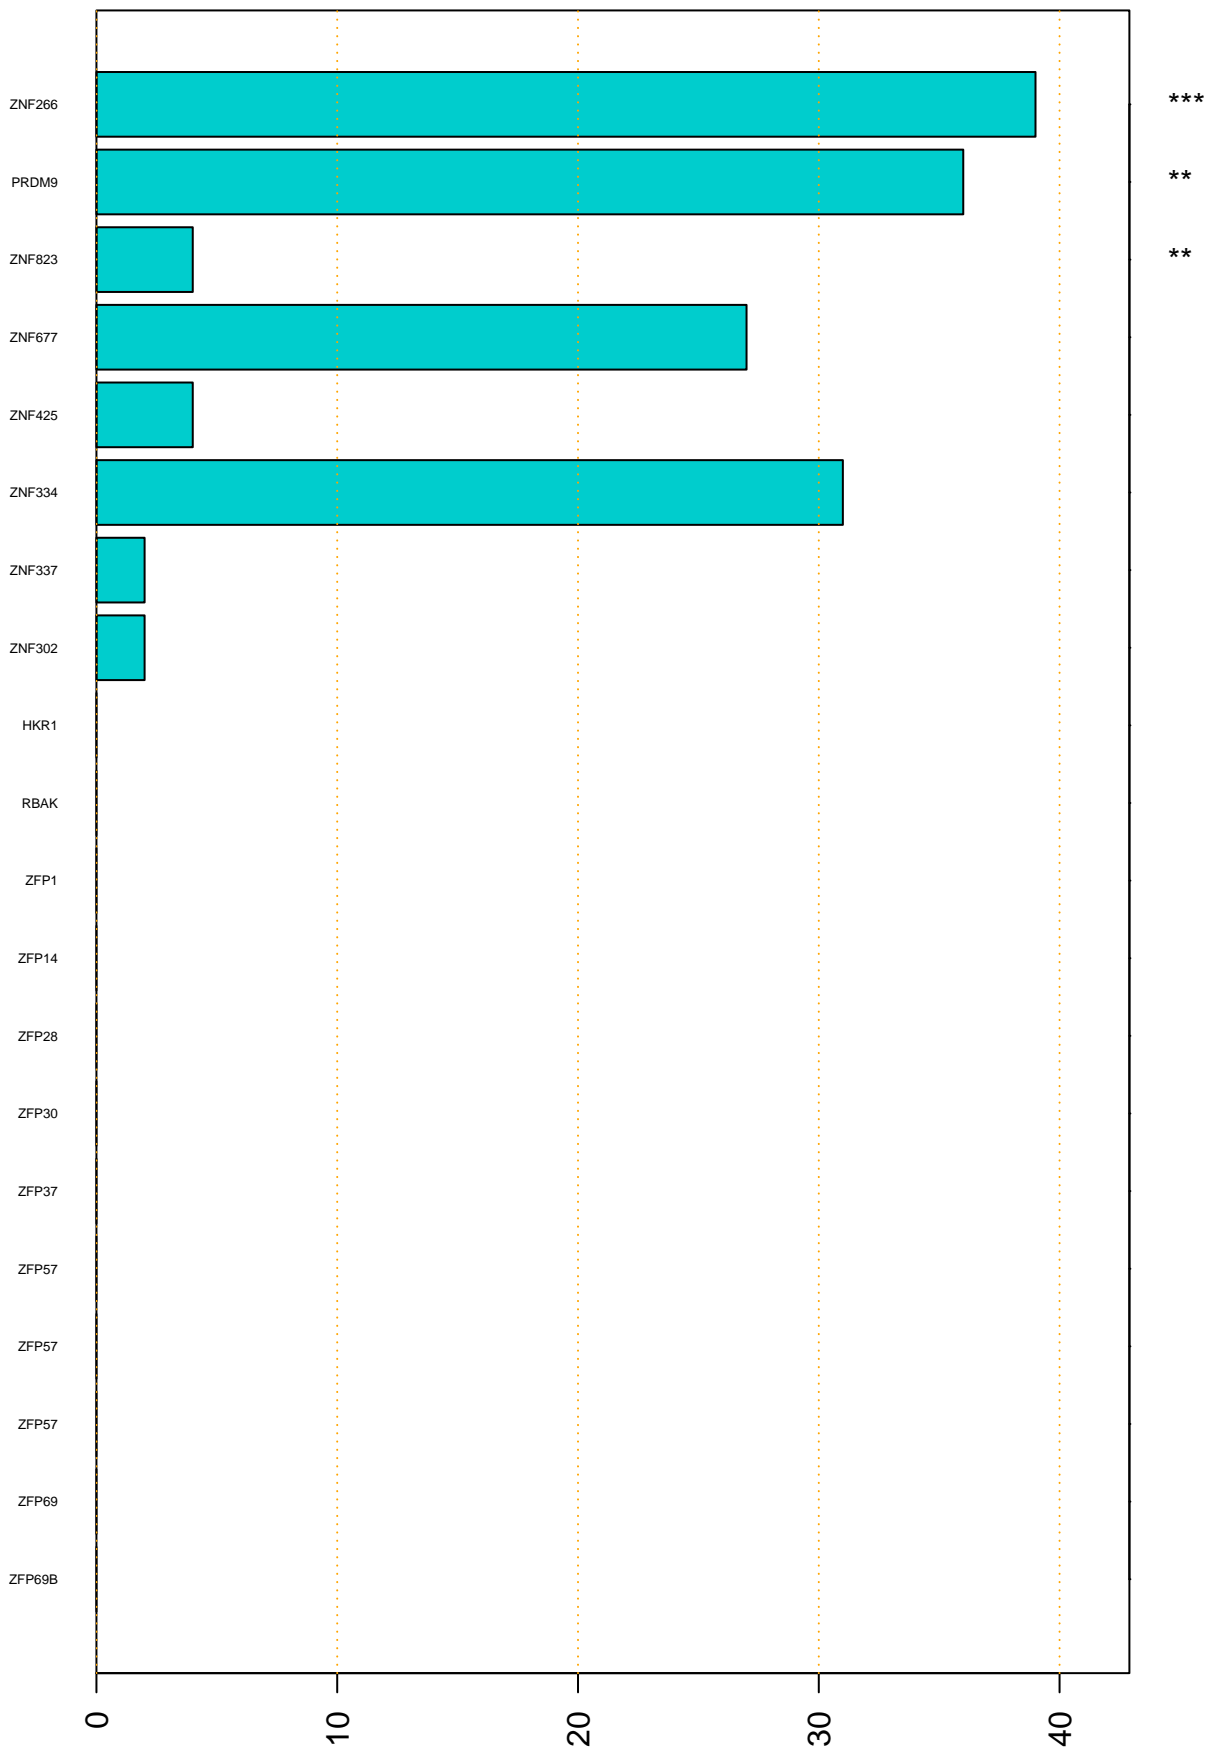

Enriched KZFP

#TE sfam with peak