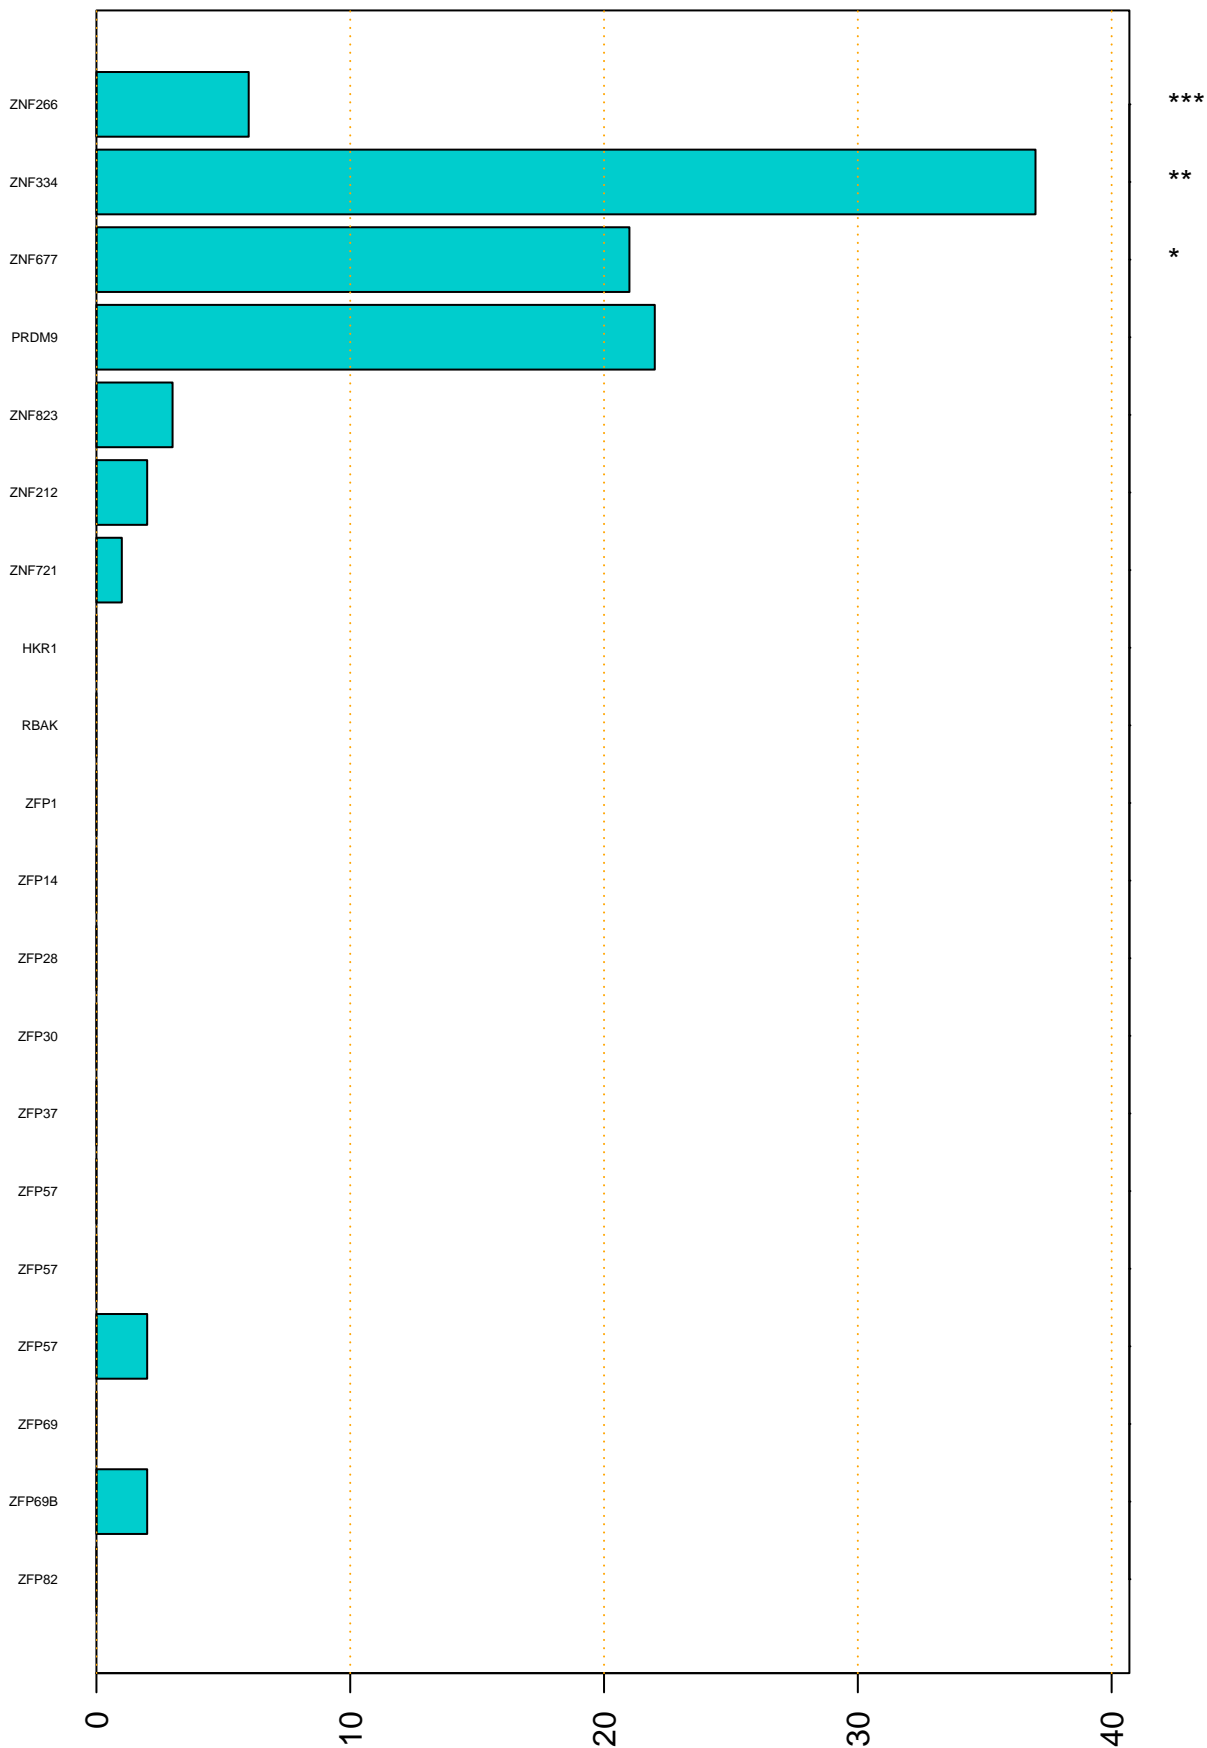

Enriched KZFP

#TE sfam with peak