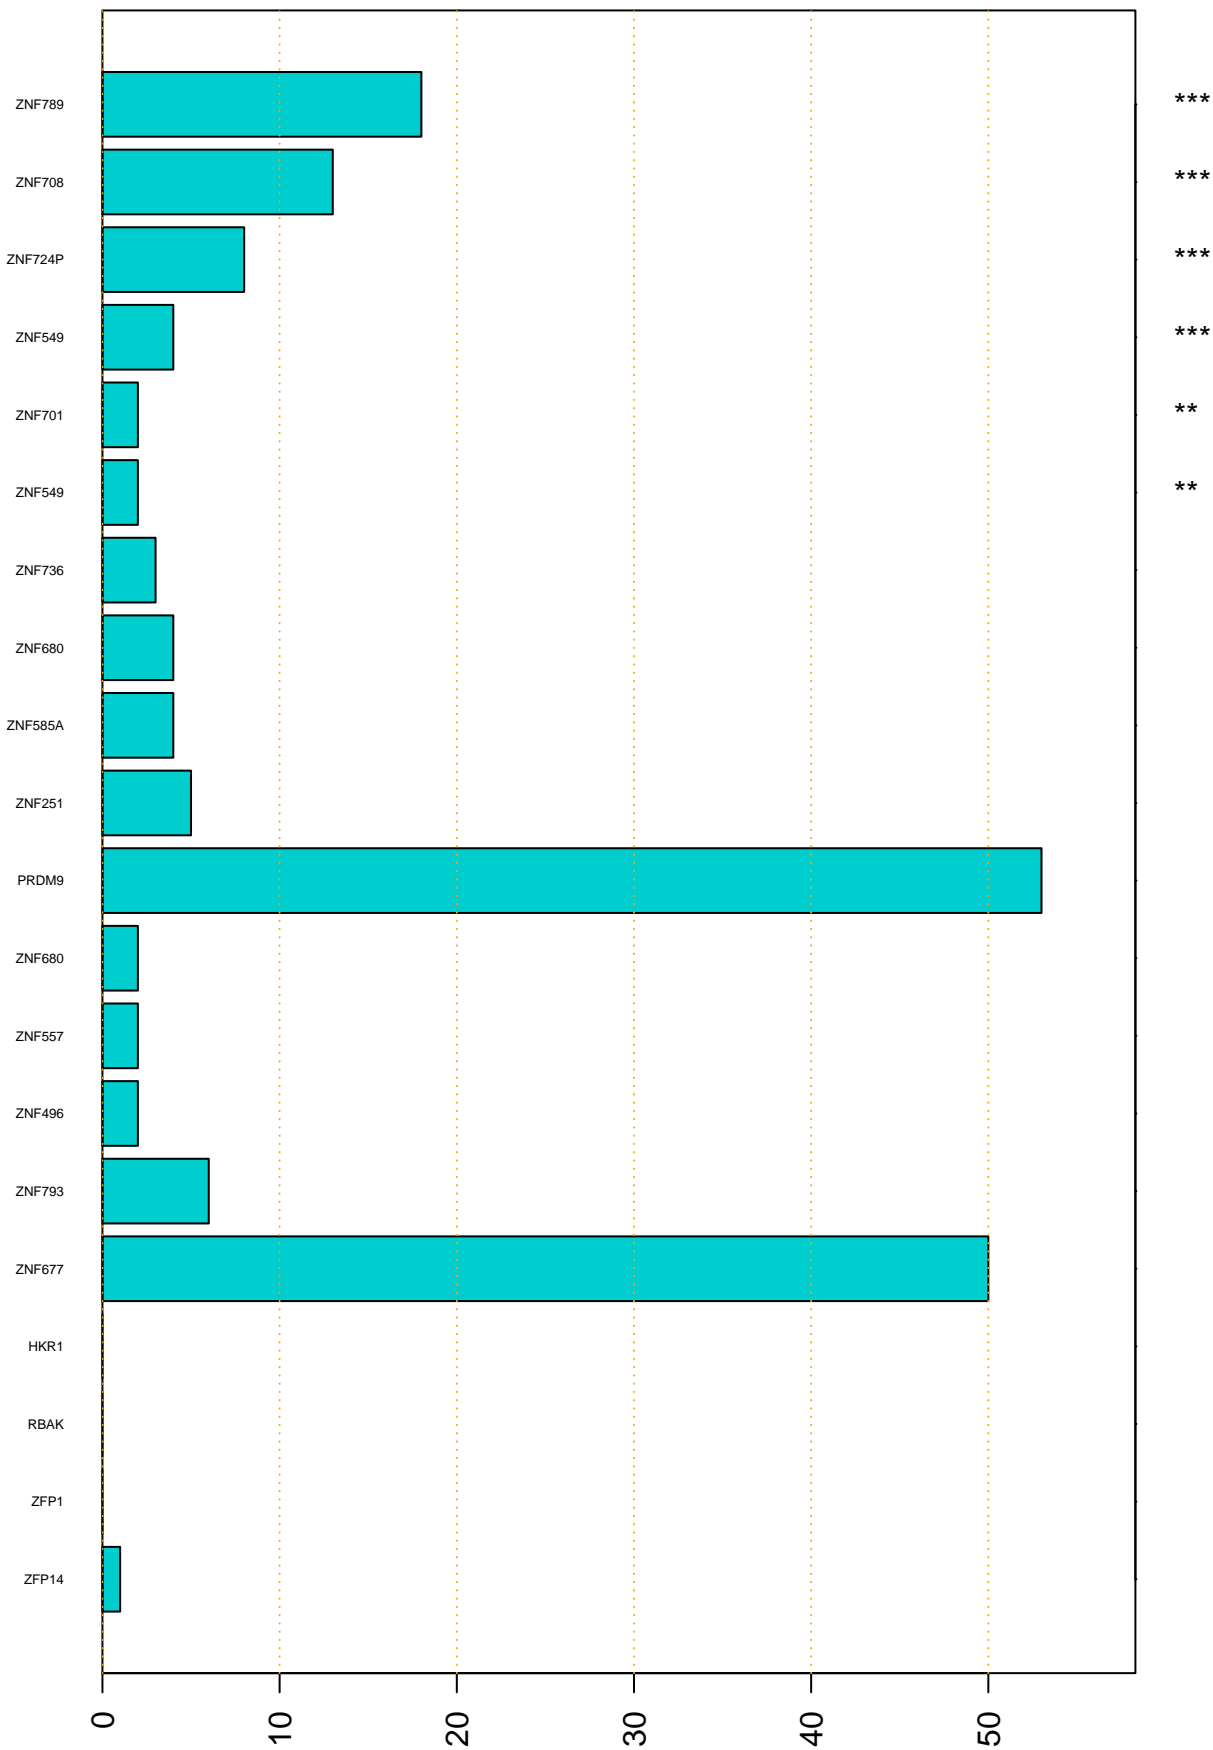

Enriched KZFP

#TE sfam with peak