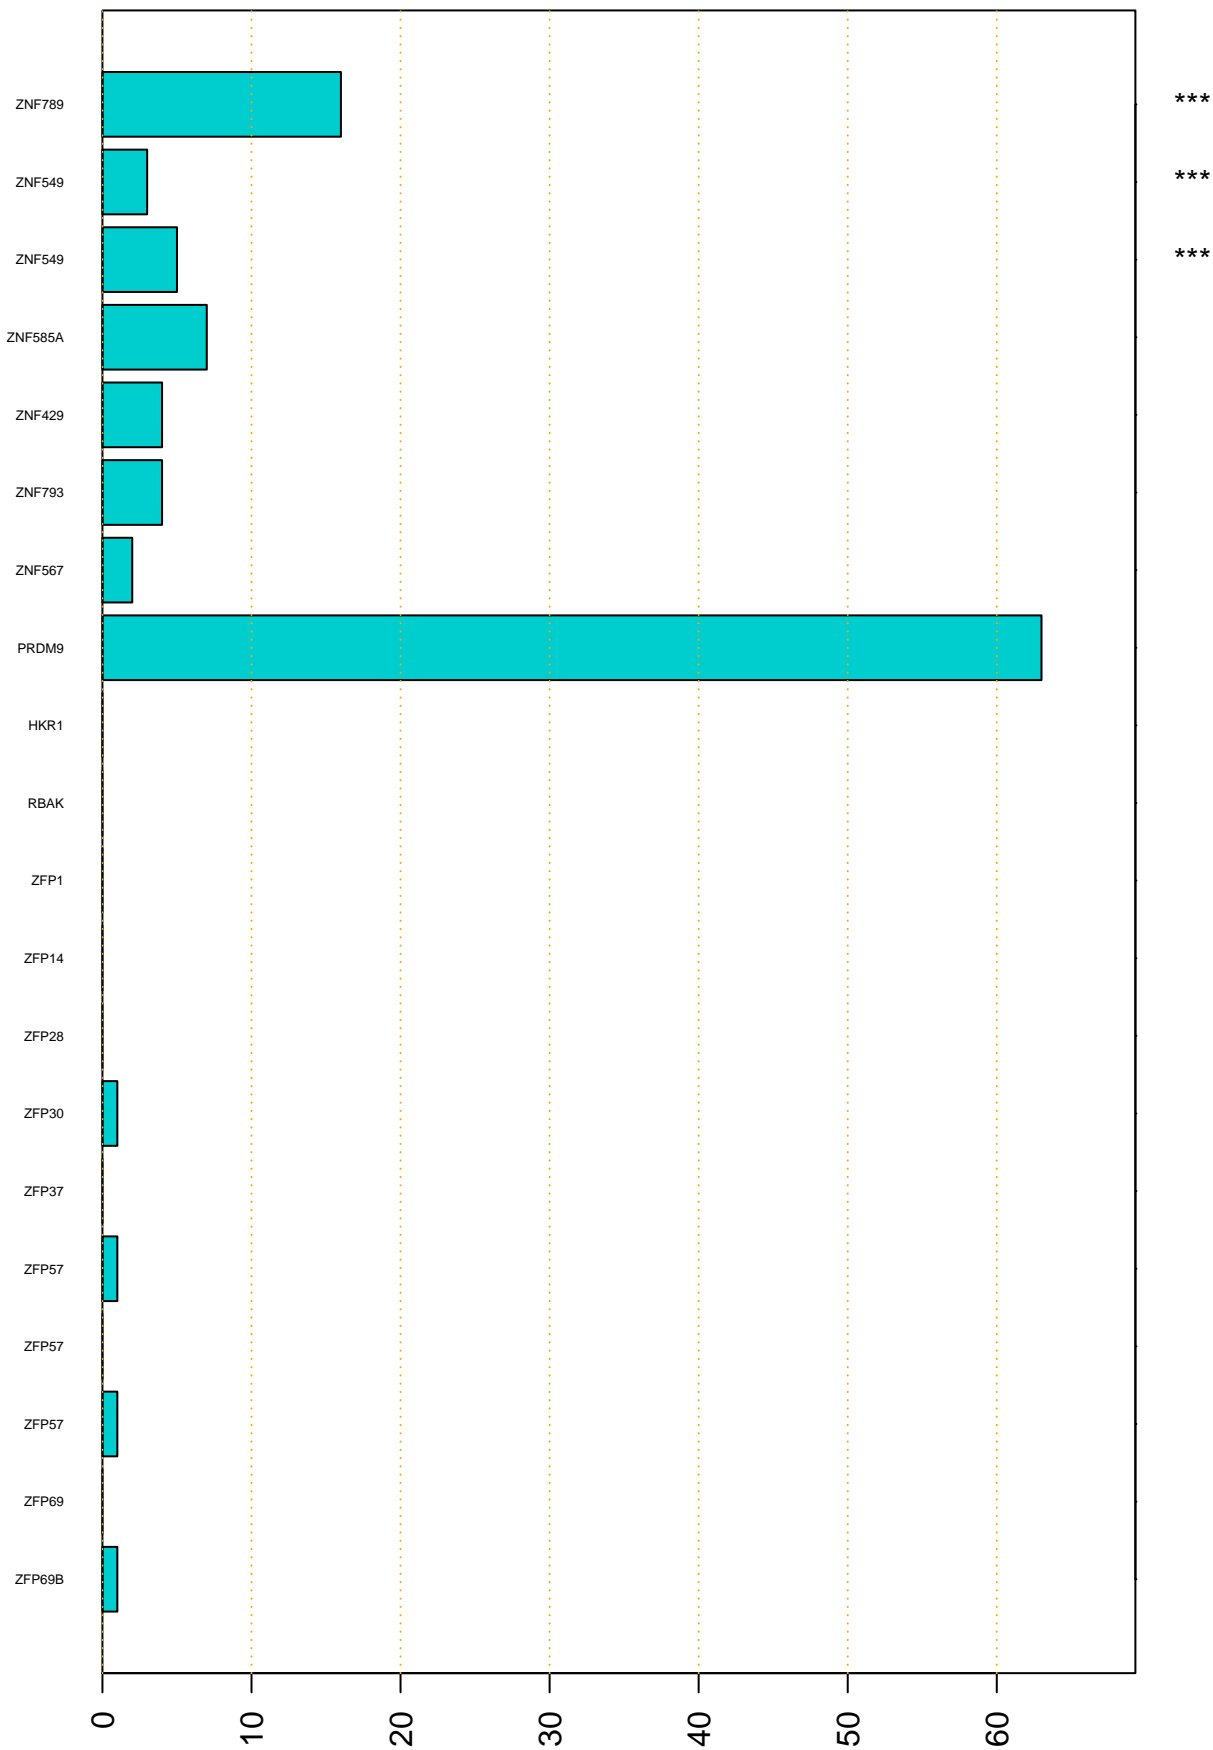

Enriched KZFP

#TE sfam with peak