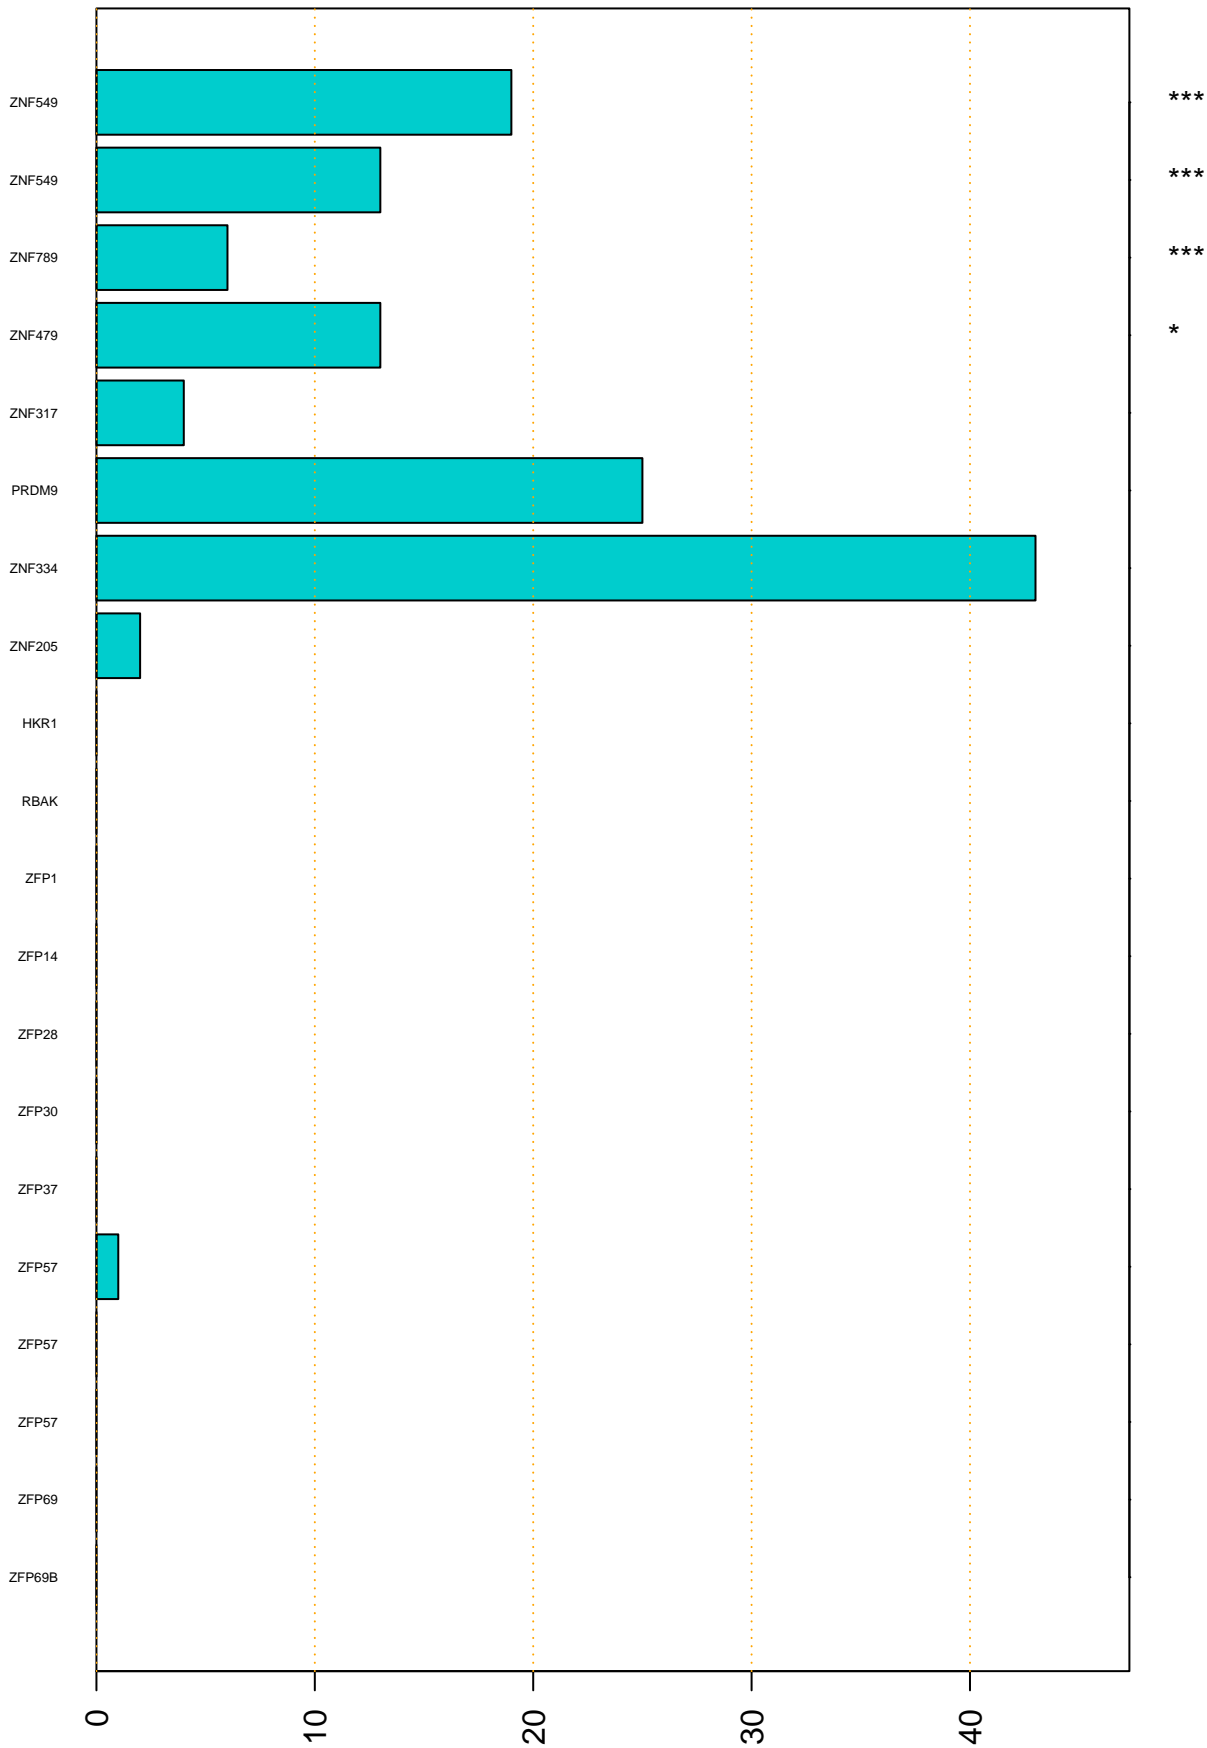

Enriched KZFP

#TE sfam with peak