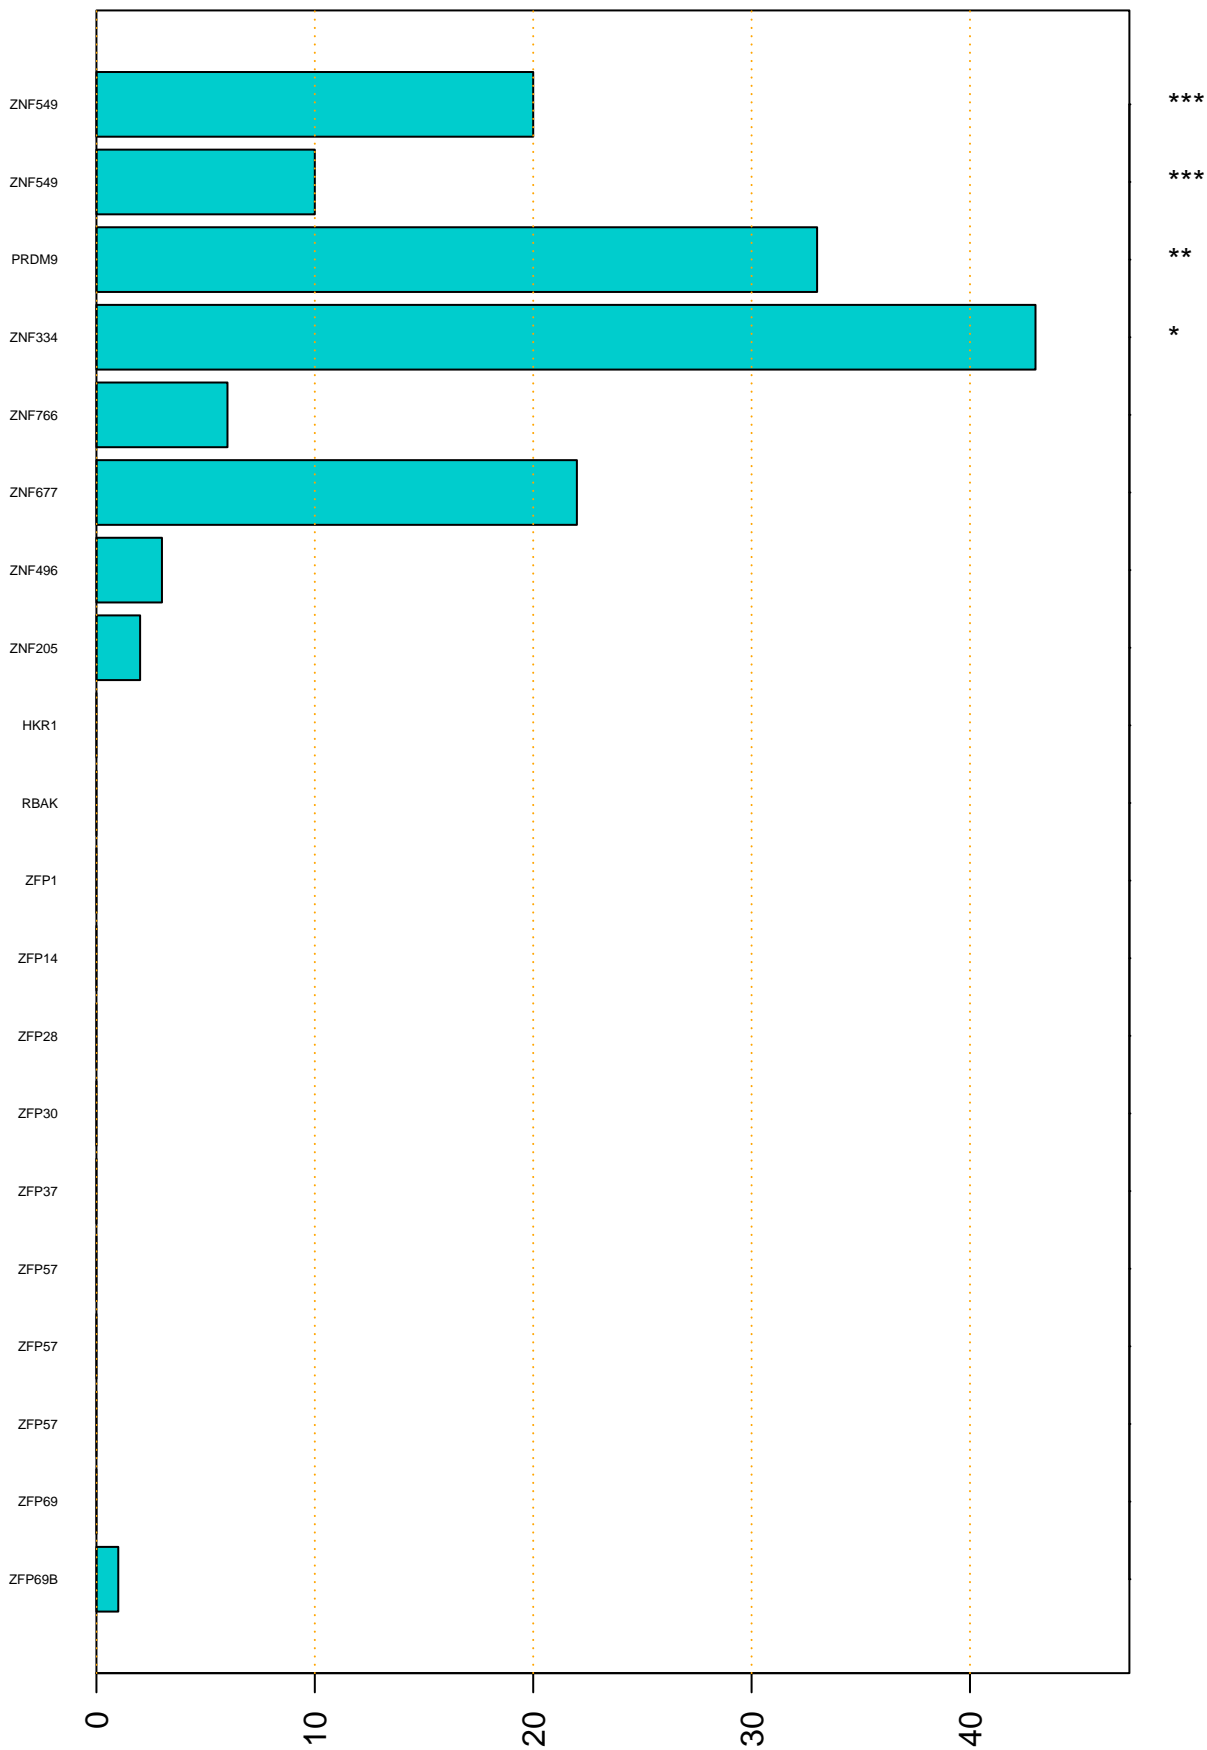

Enriched KZFP

#TE sfam with peak