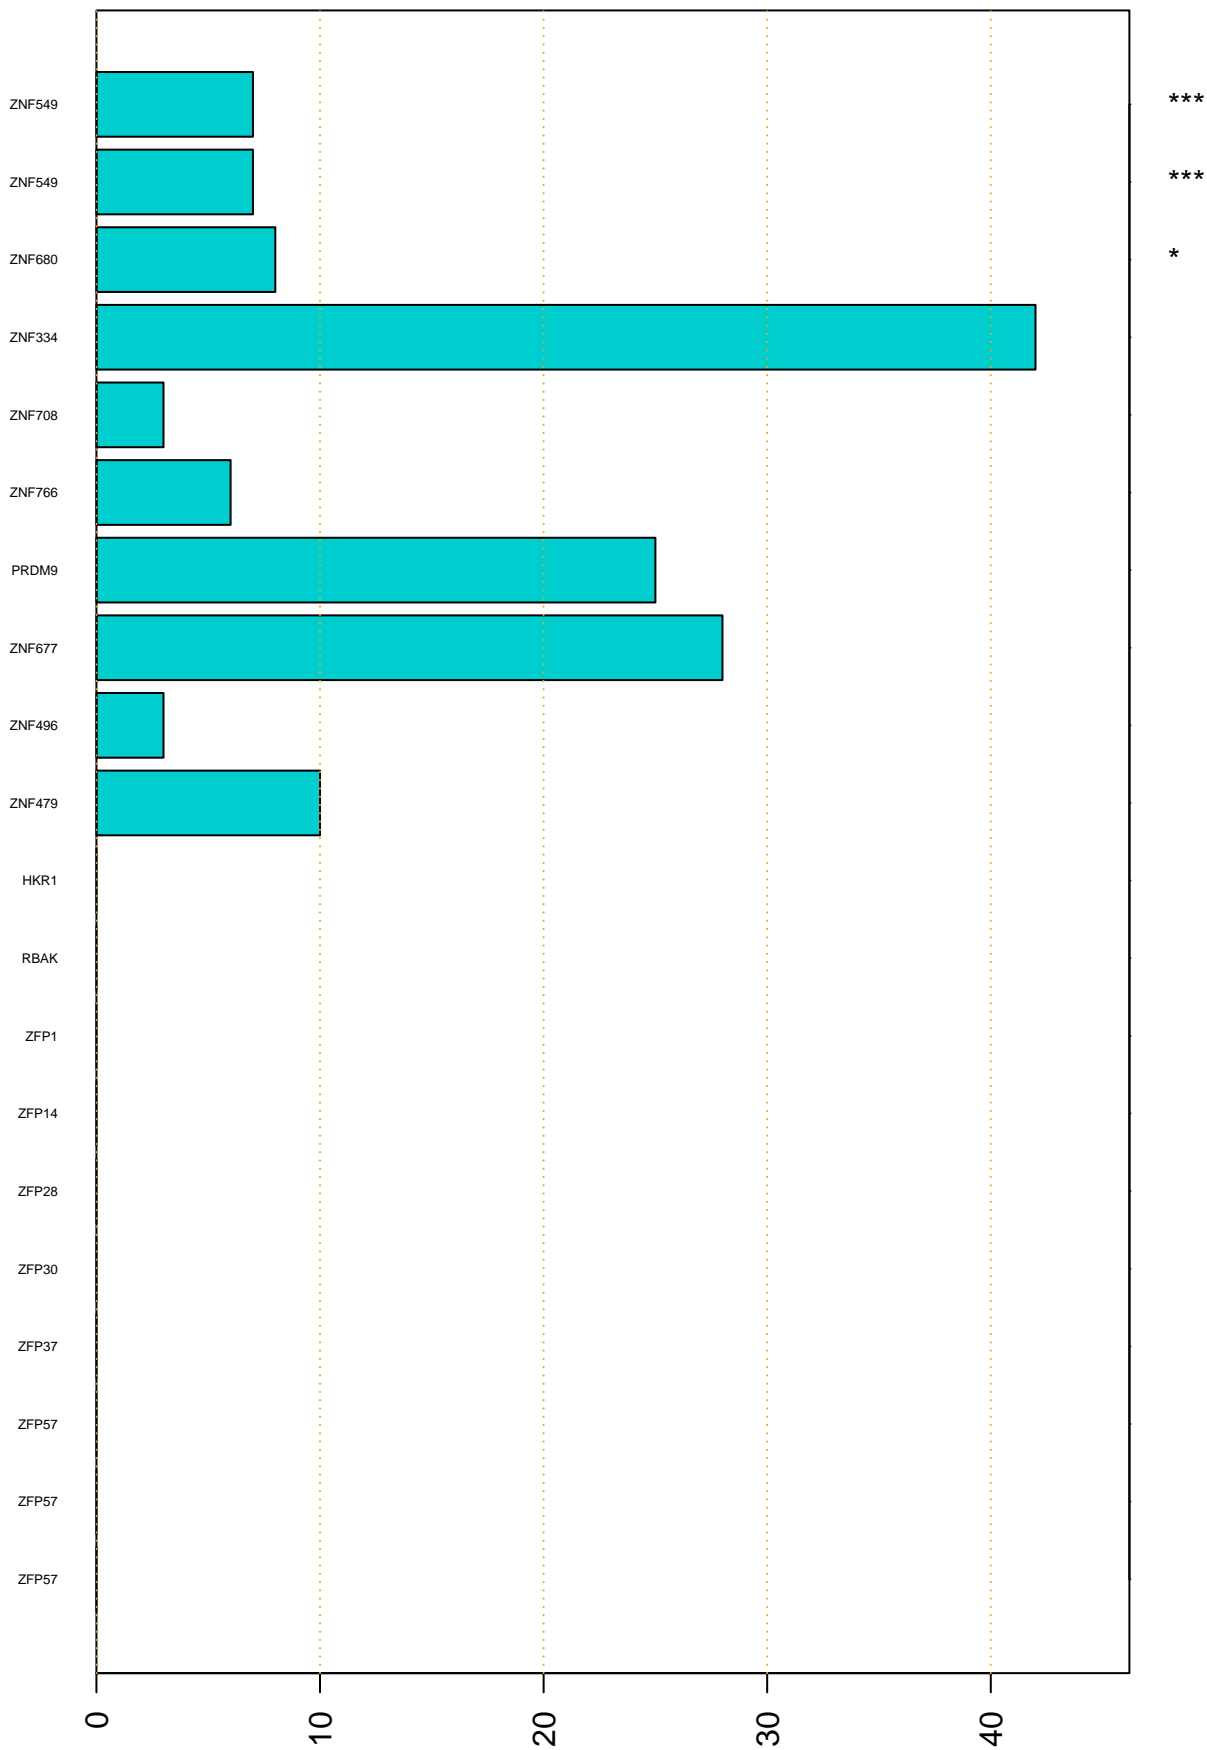

Enriched KZFP

#TE sfam with peak