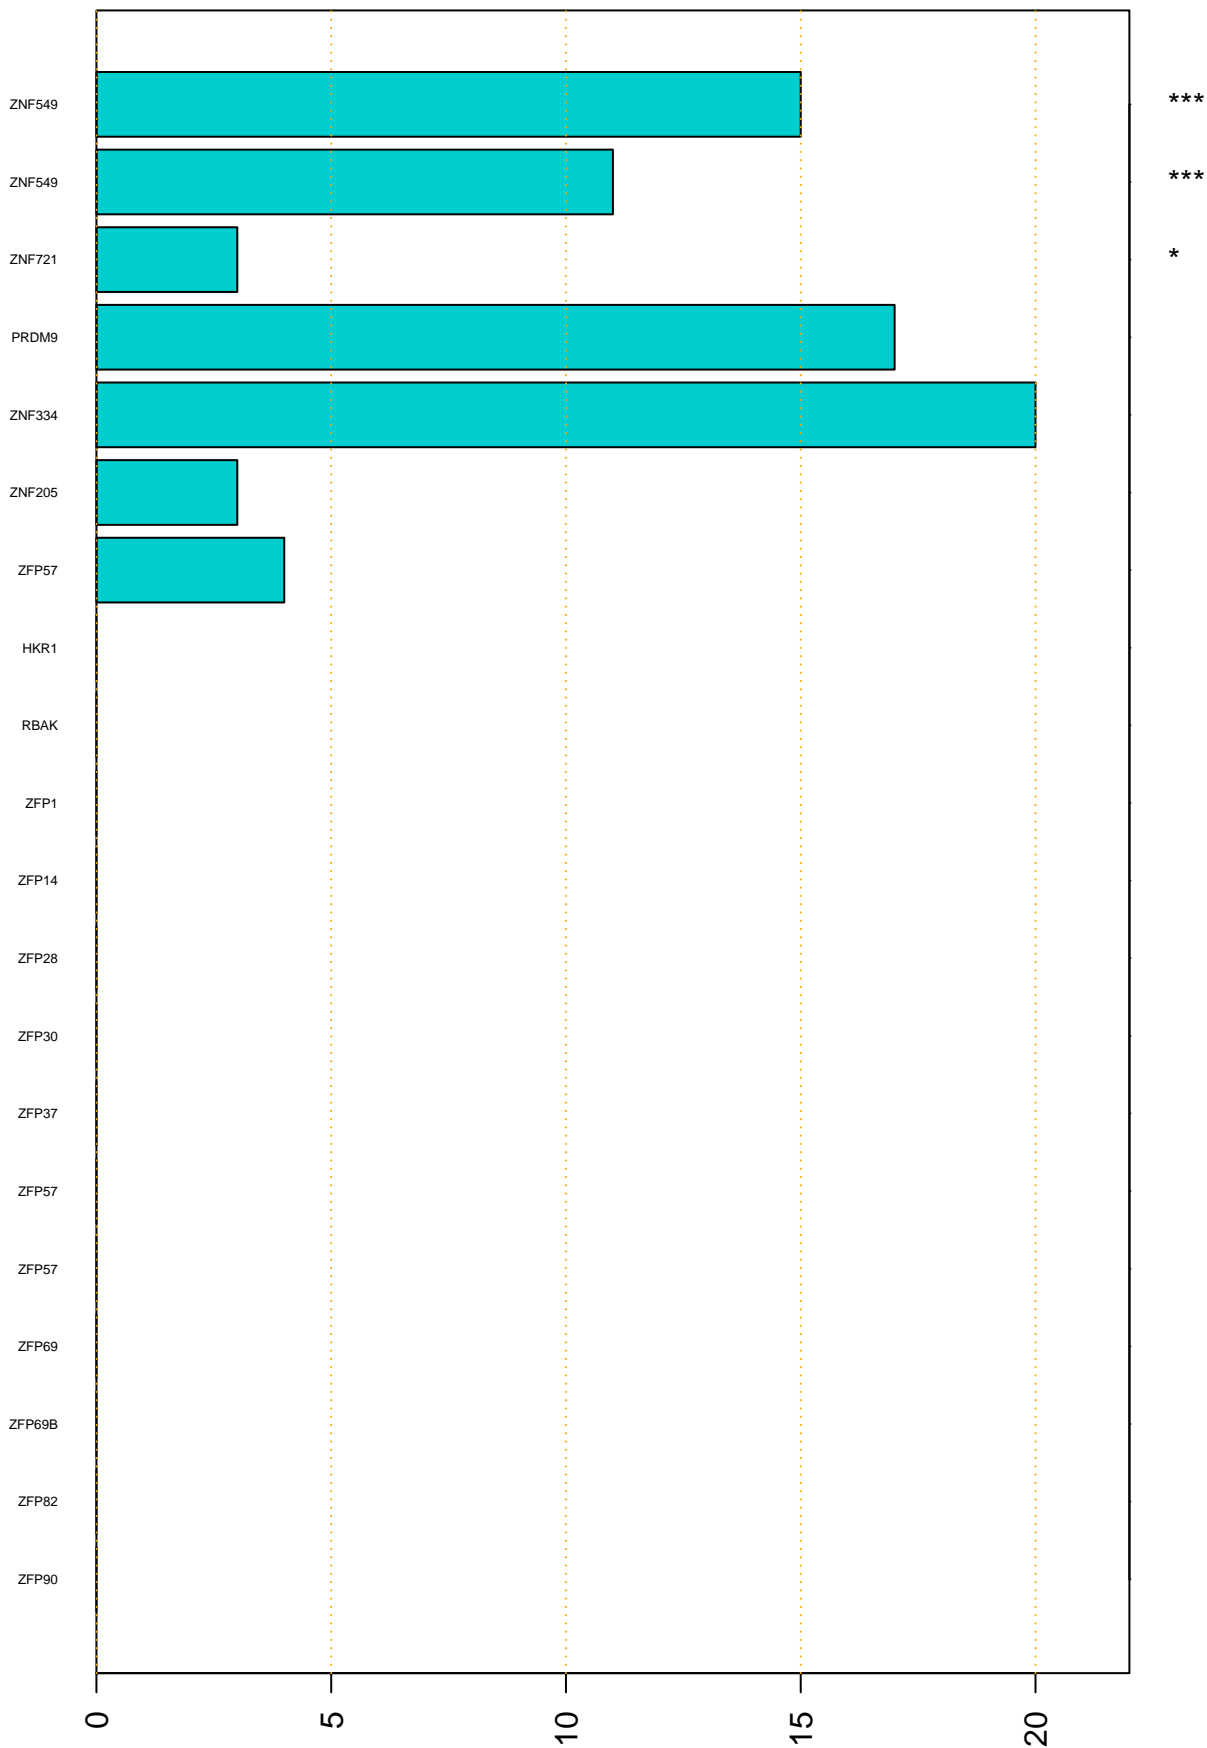

Enriched KZFP

#TE sfam with peak