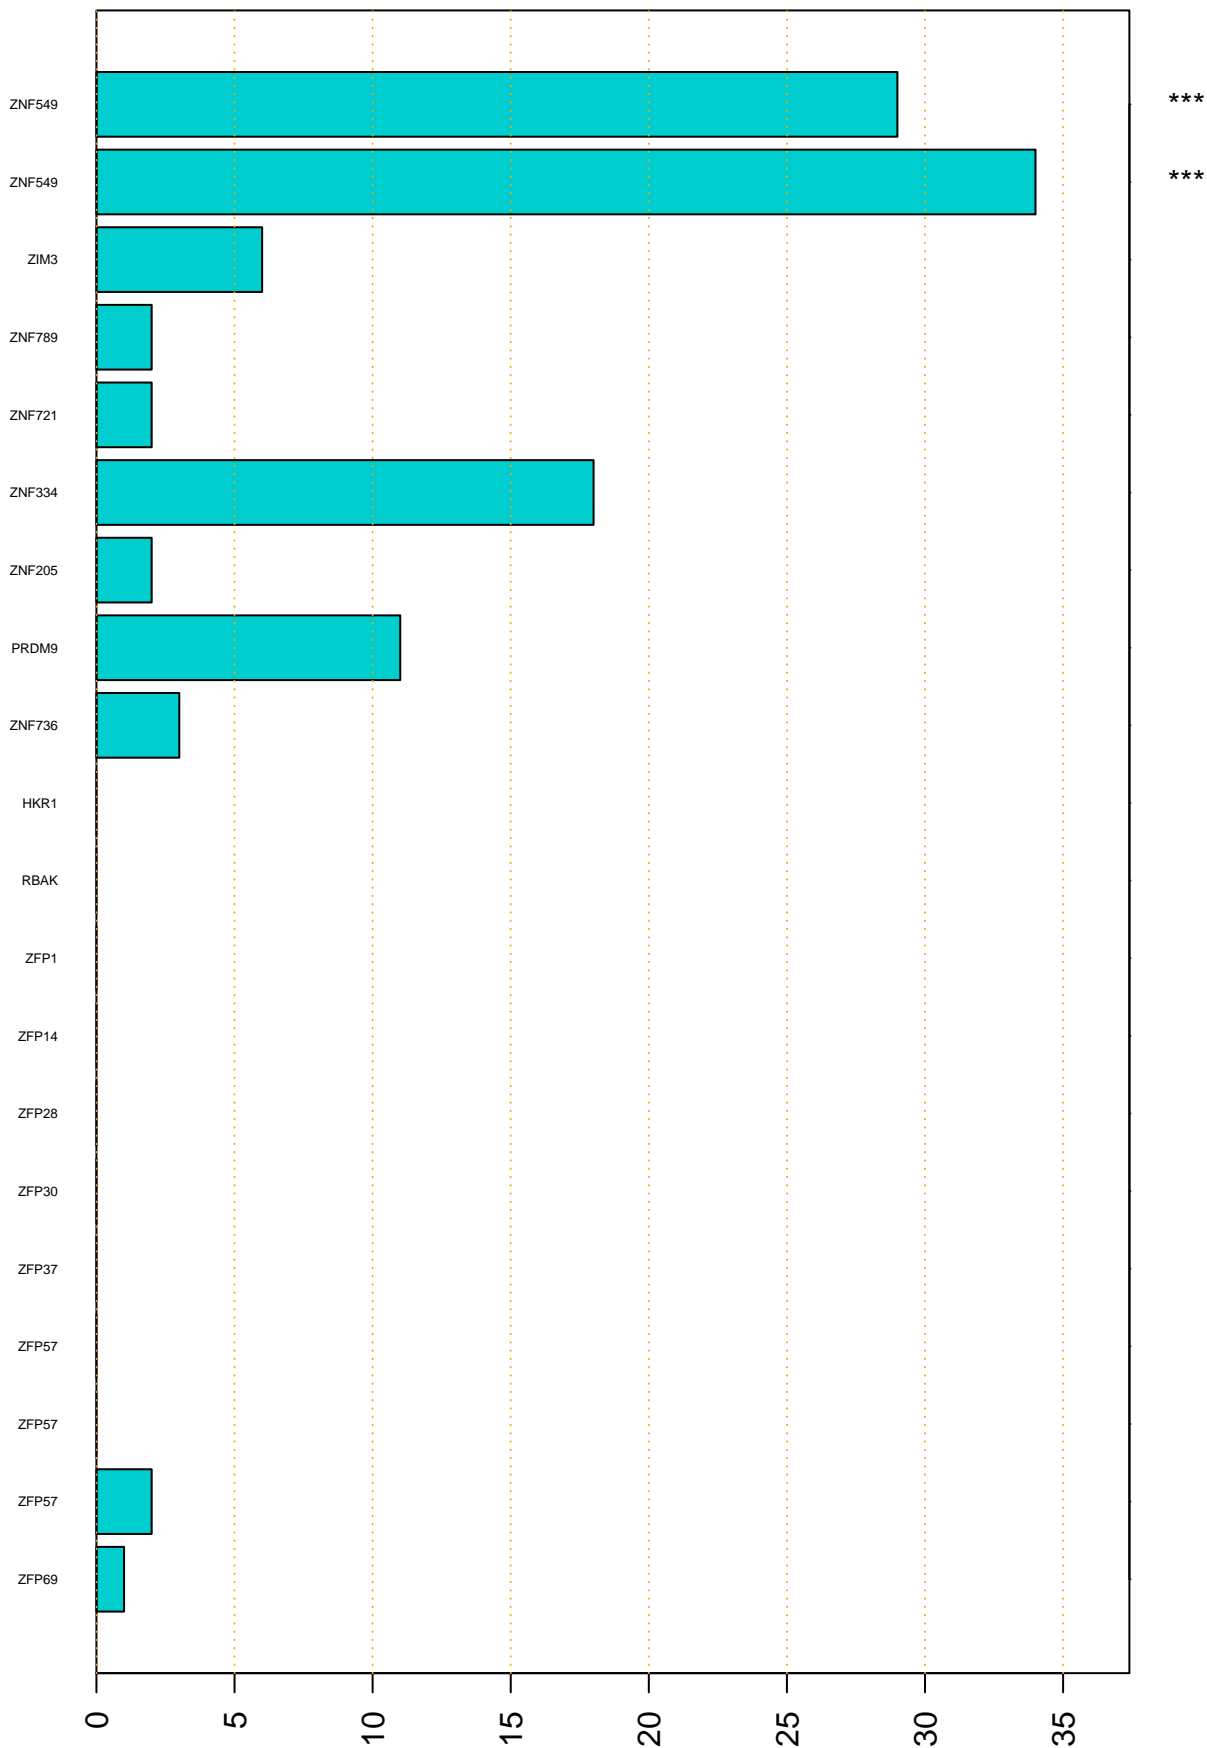

Enriched KZFP

#TE sfam with peak