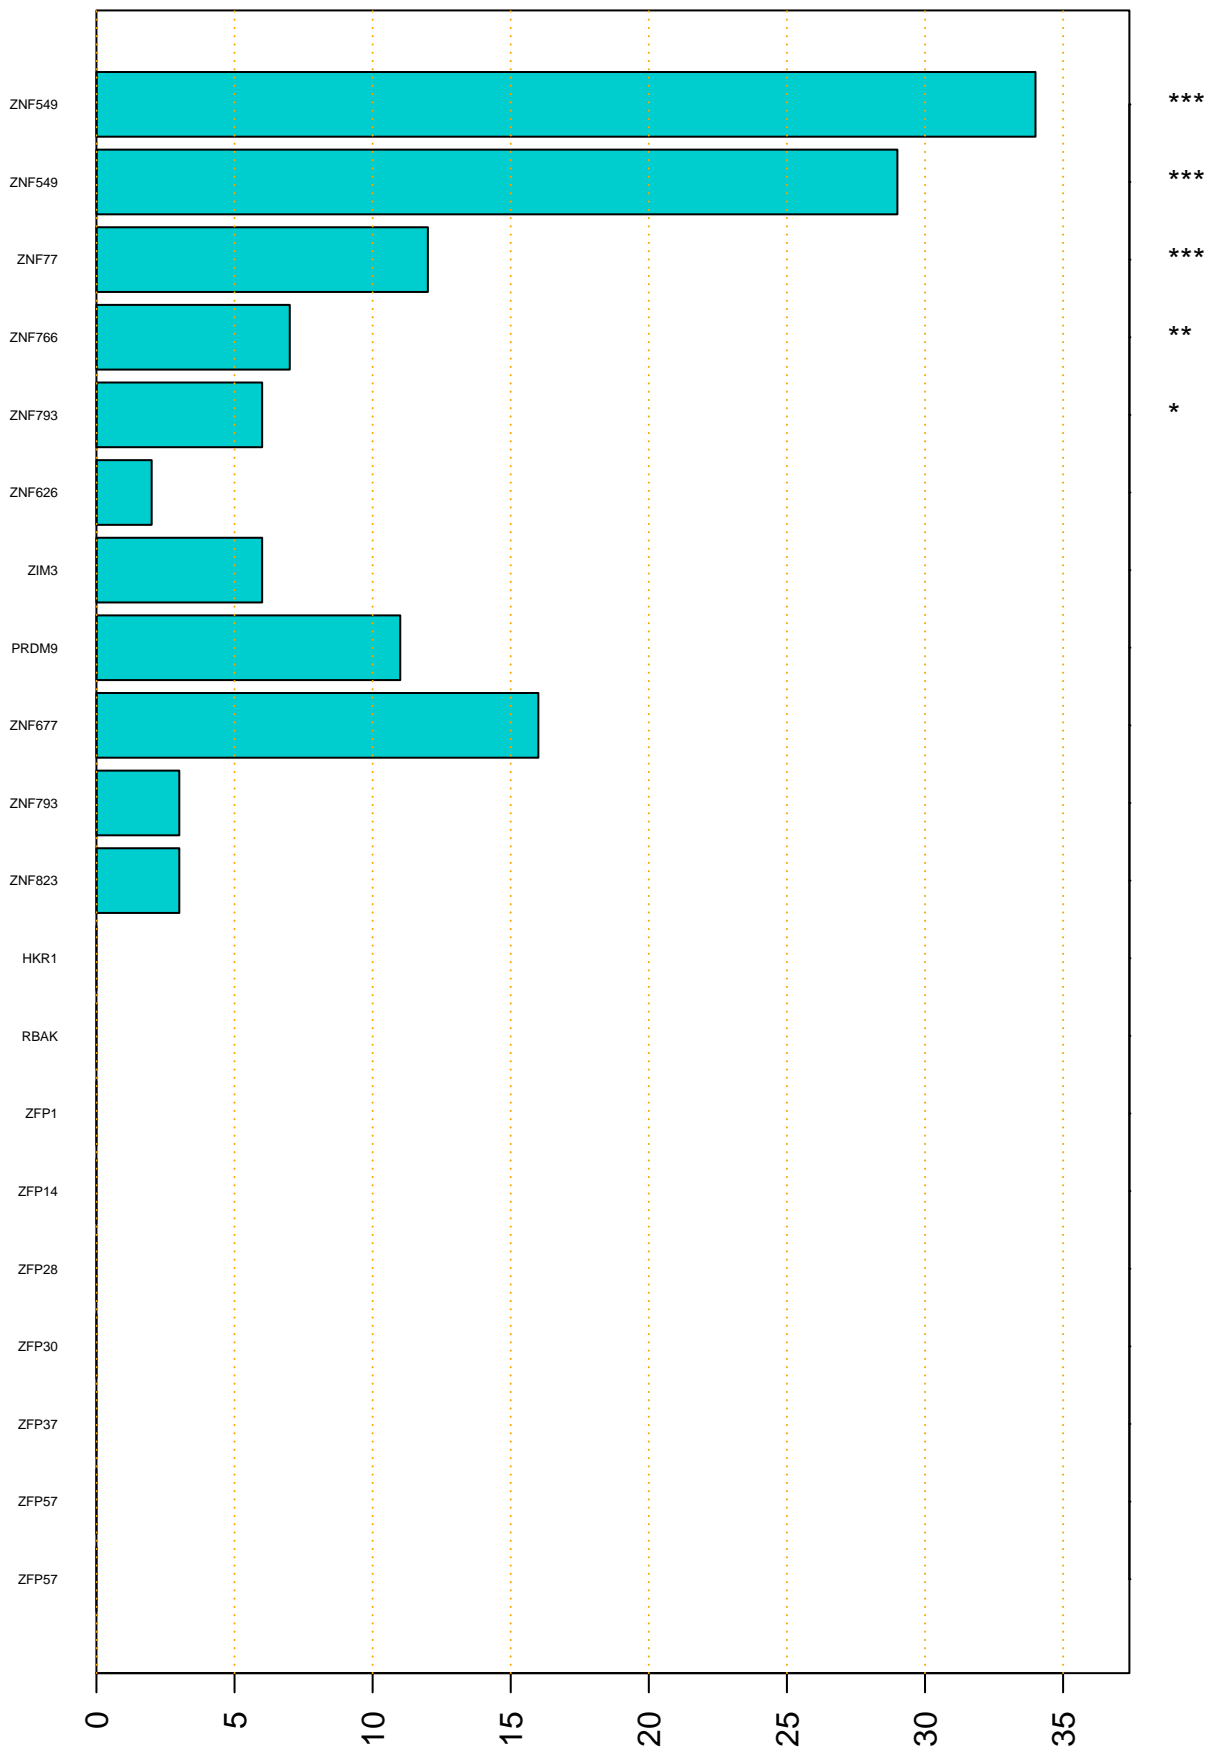

Enriched KZFP

#TE sfam with peak