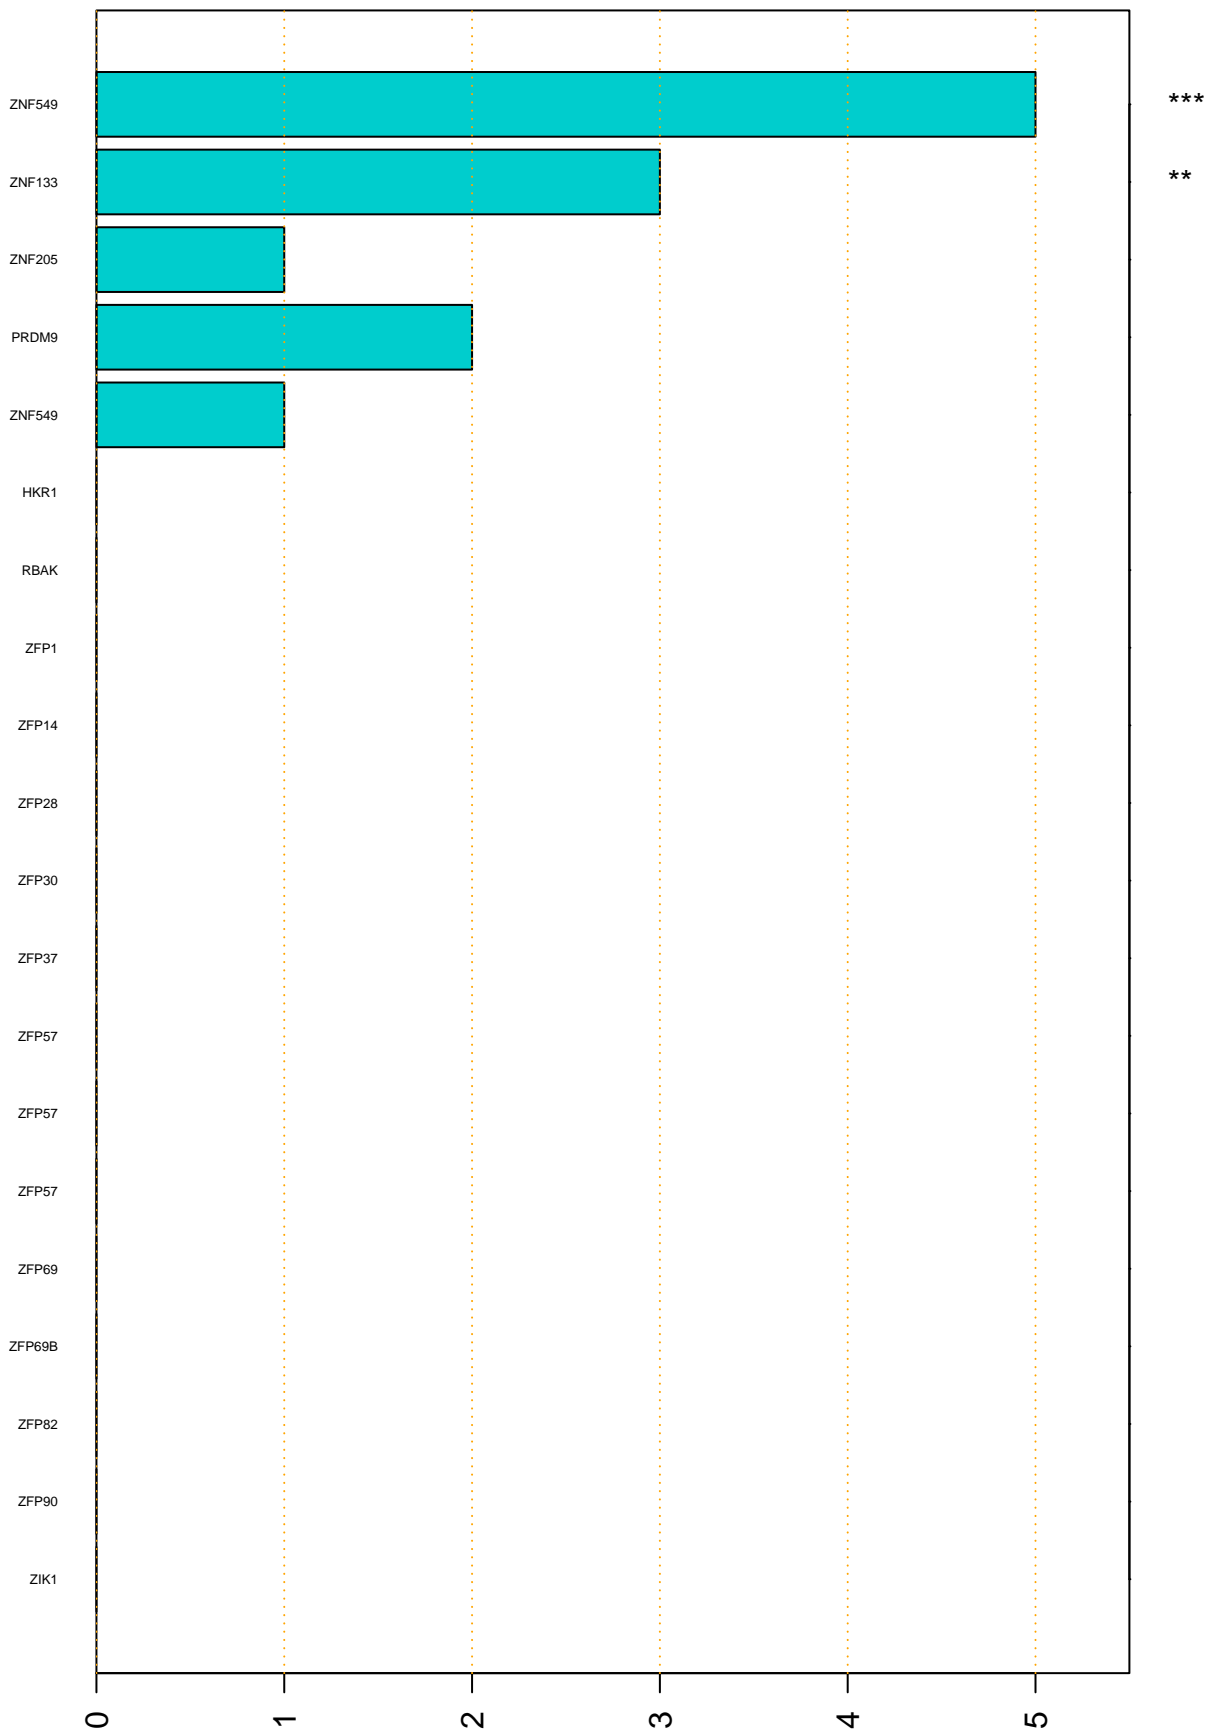

Enriched KZFP

#TE sfam with peak