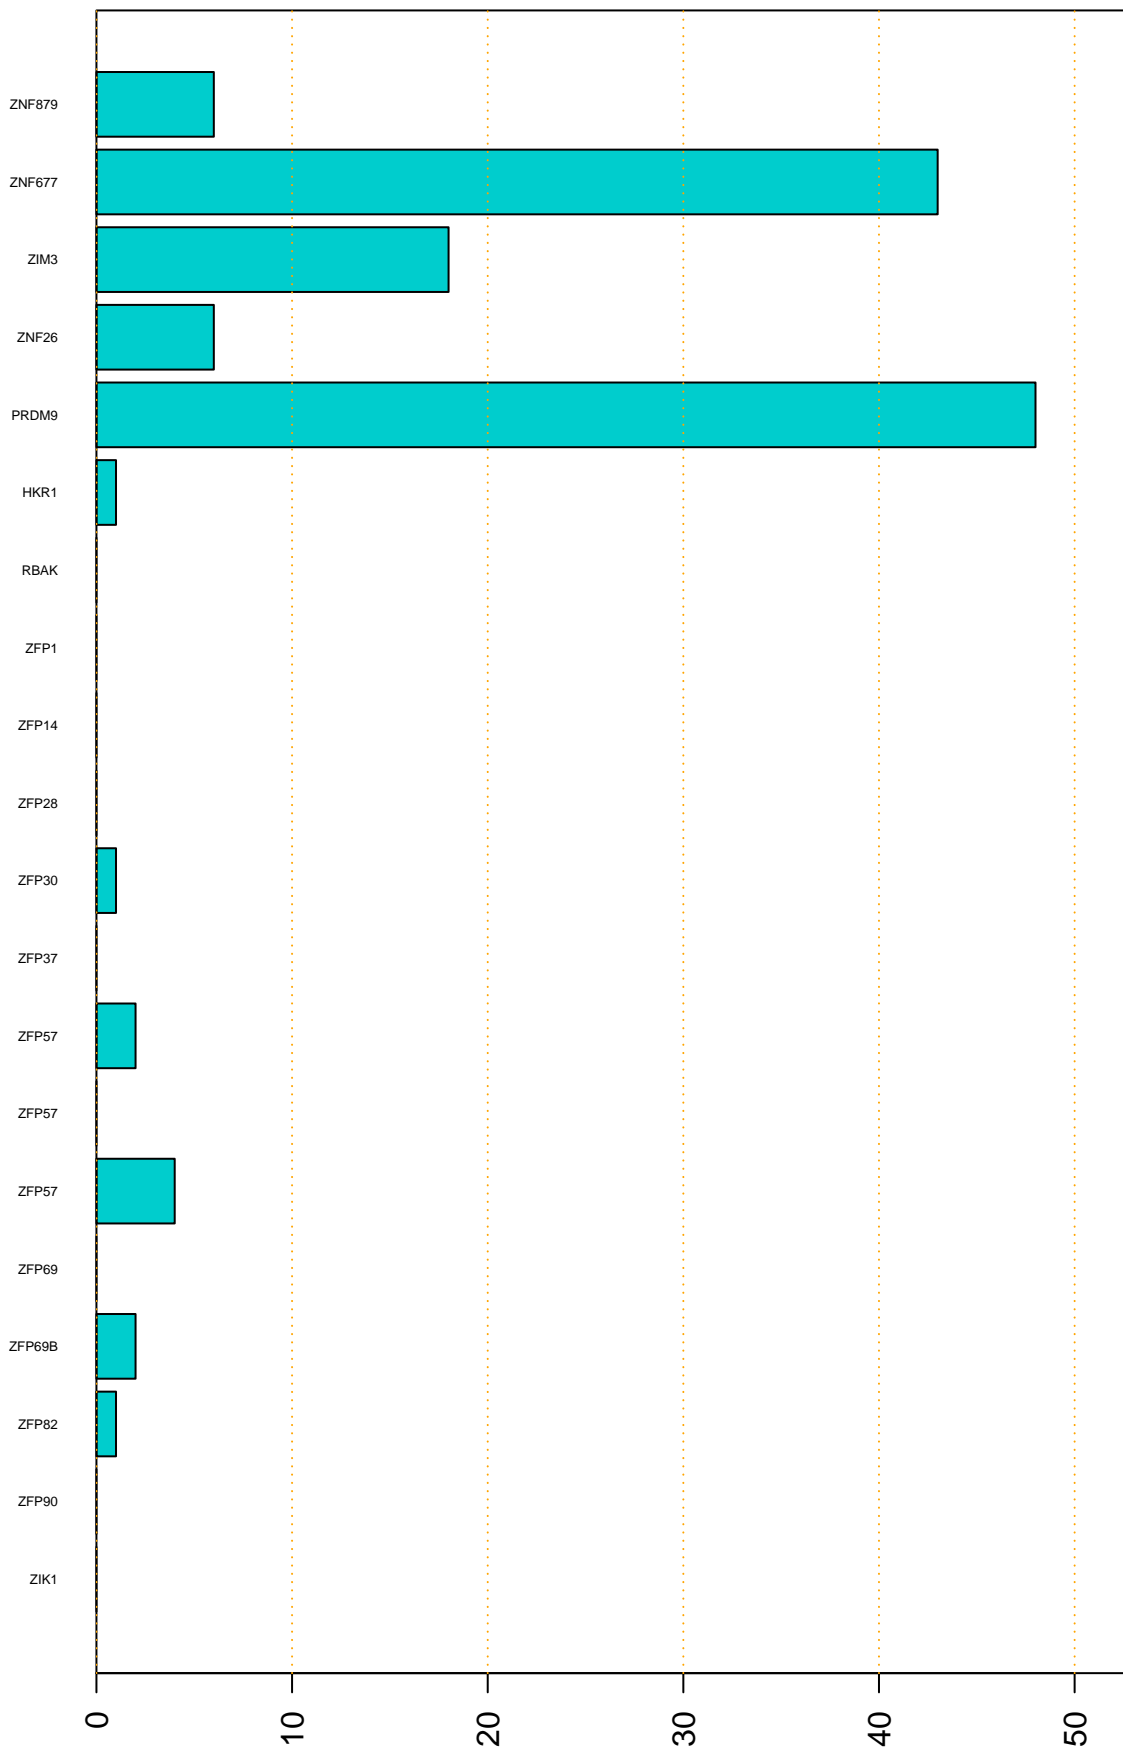

Enriched KZFP

**

#TE sfam with peak