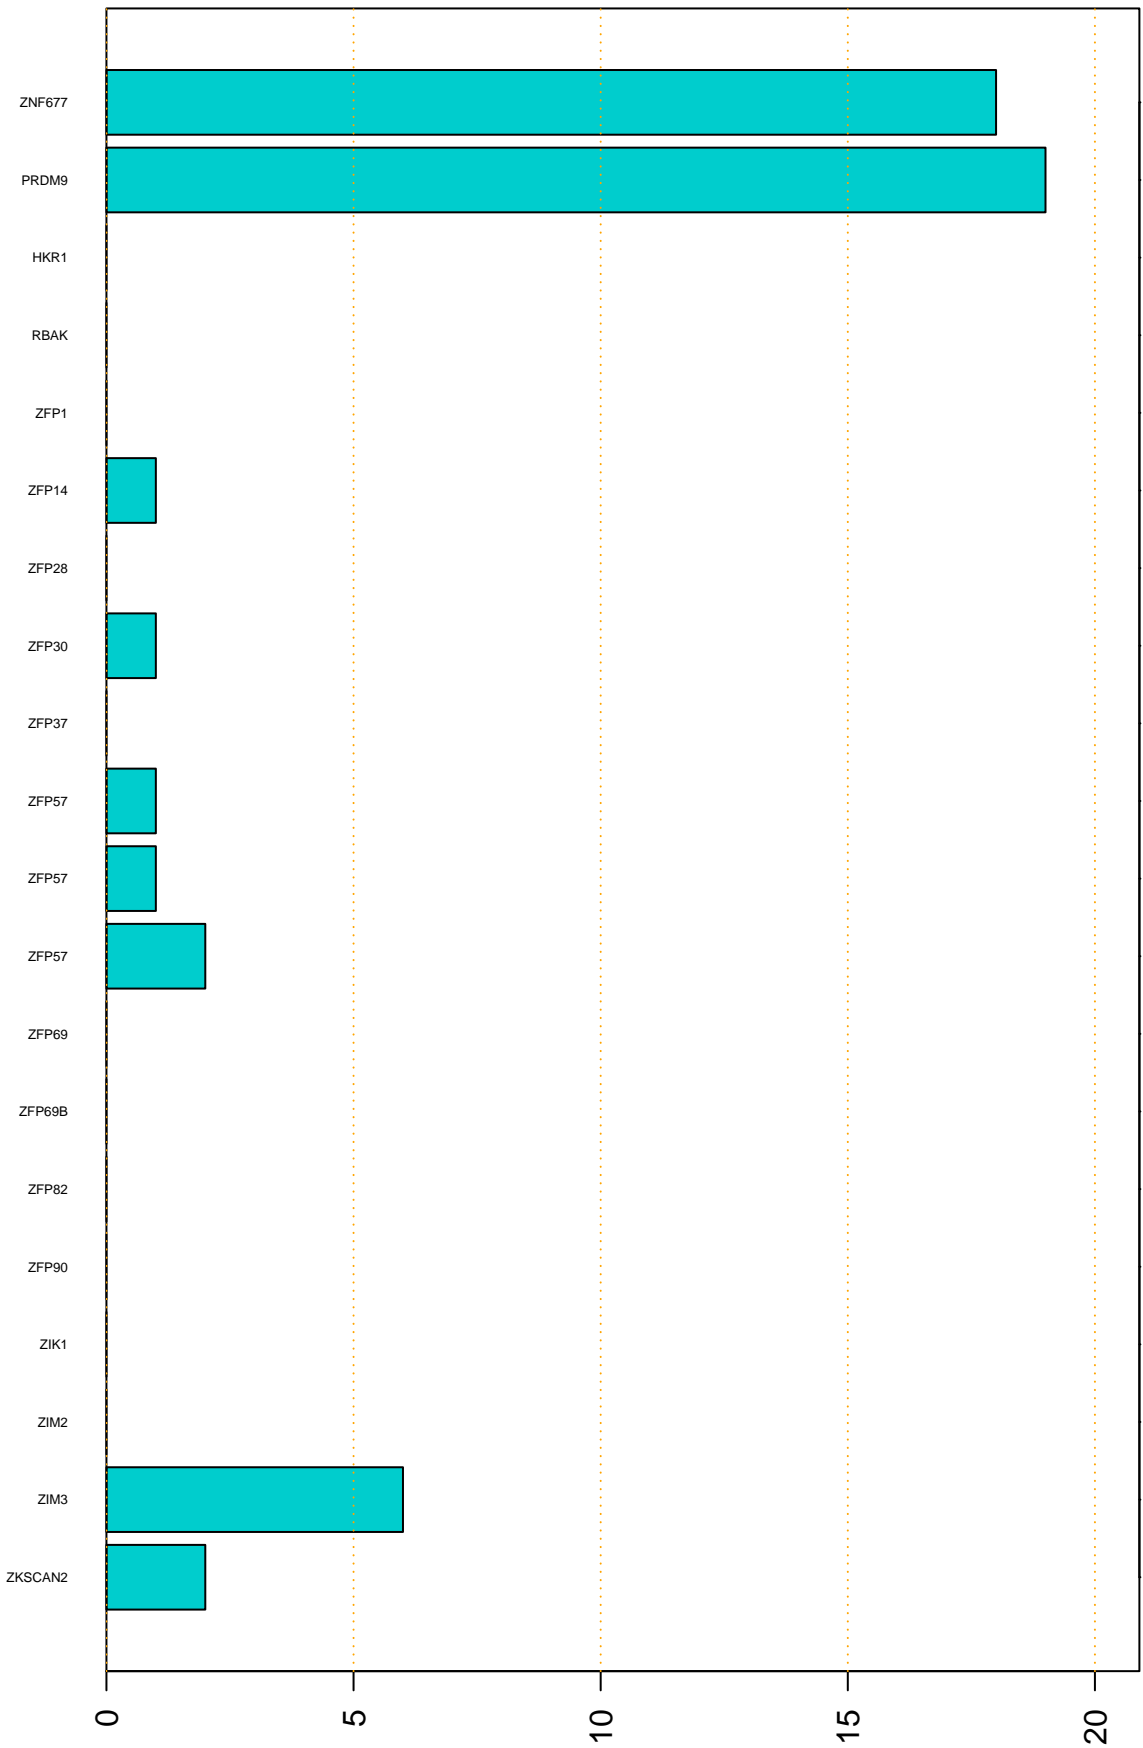

Enriched KZFP

#TE sfam with peak