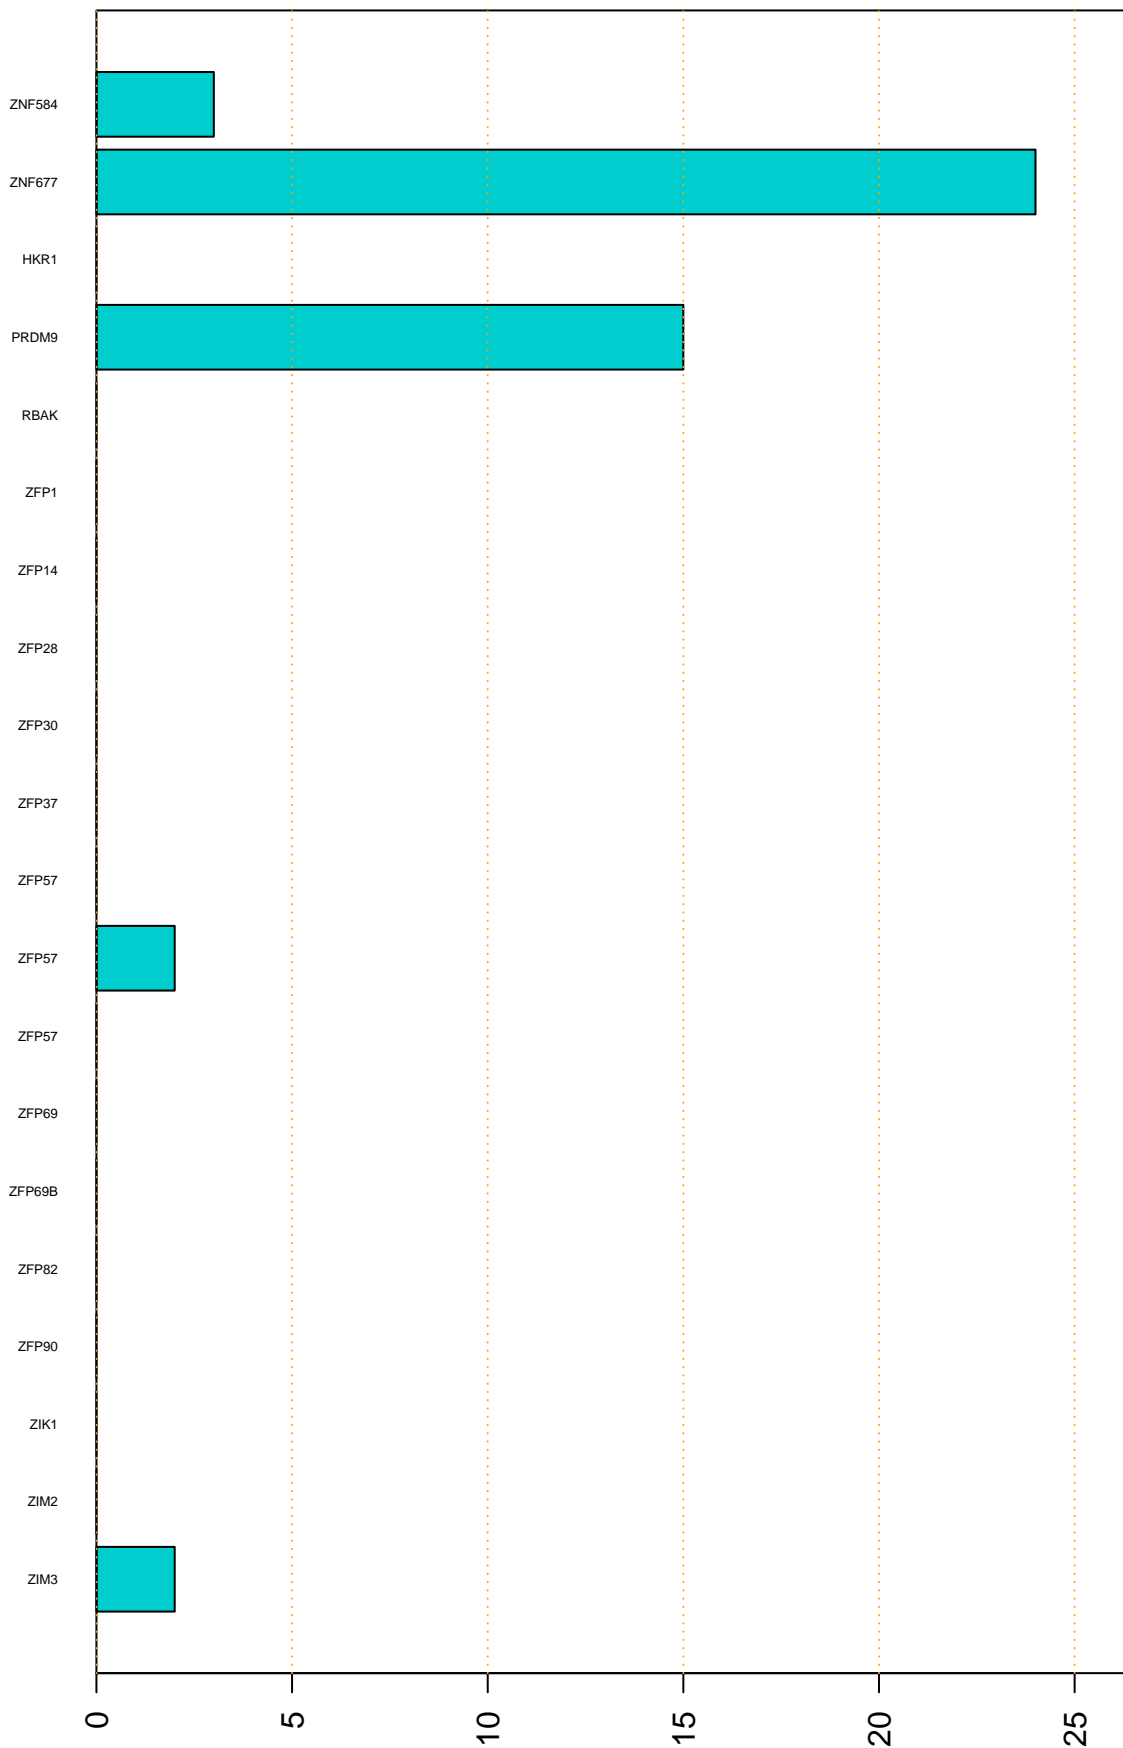

Enriched KZFP

**

#TE sfam with peak