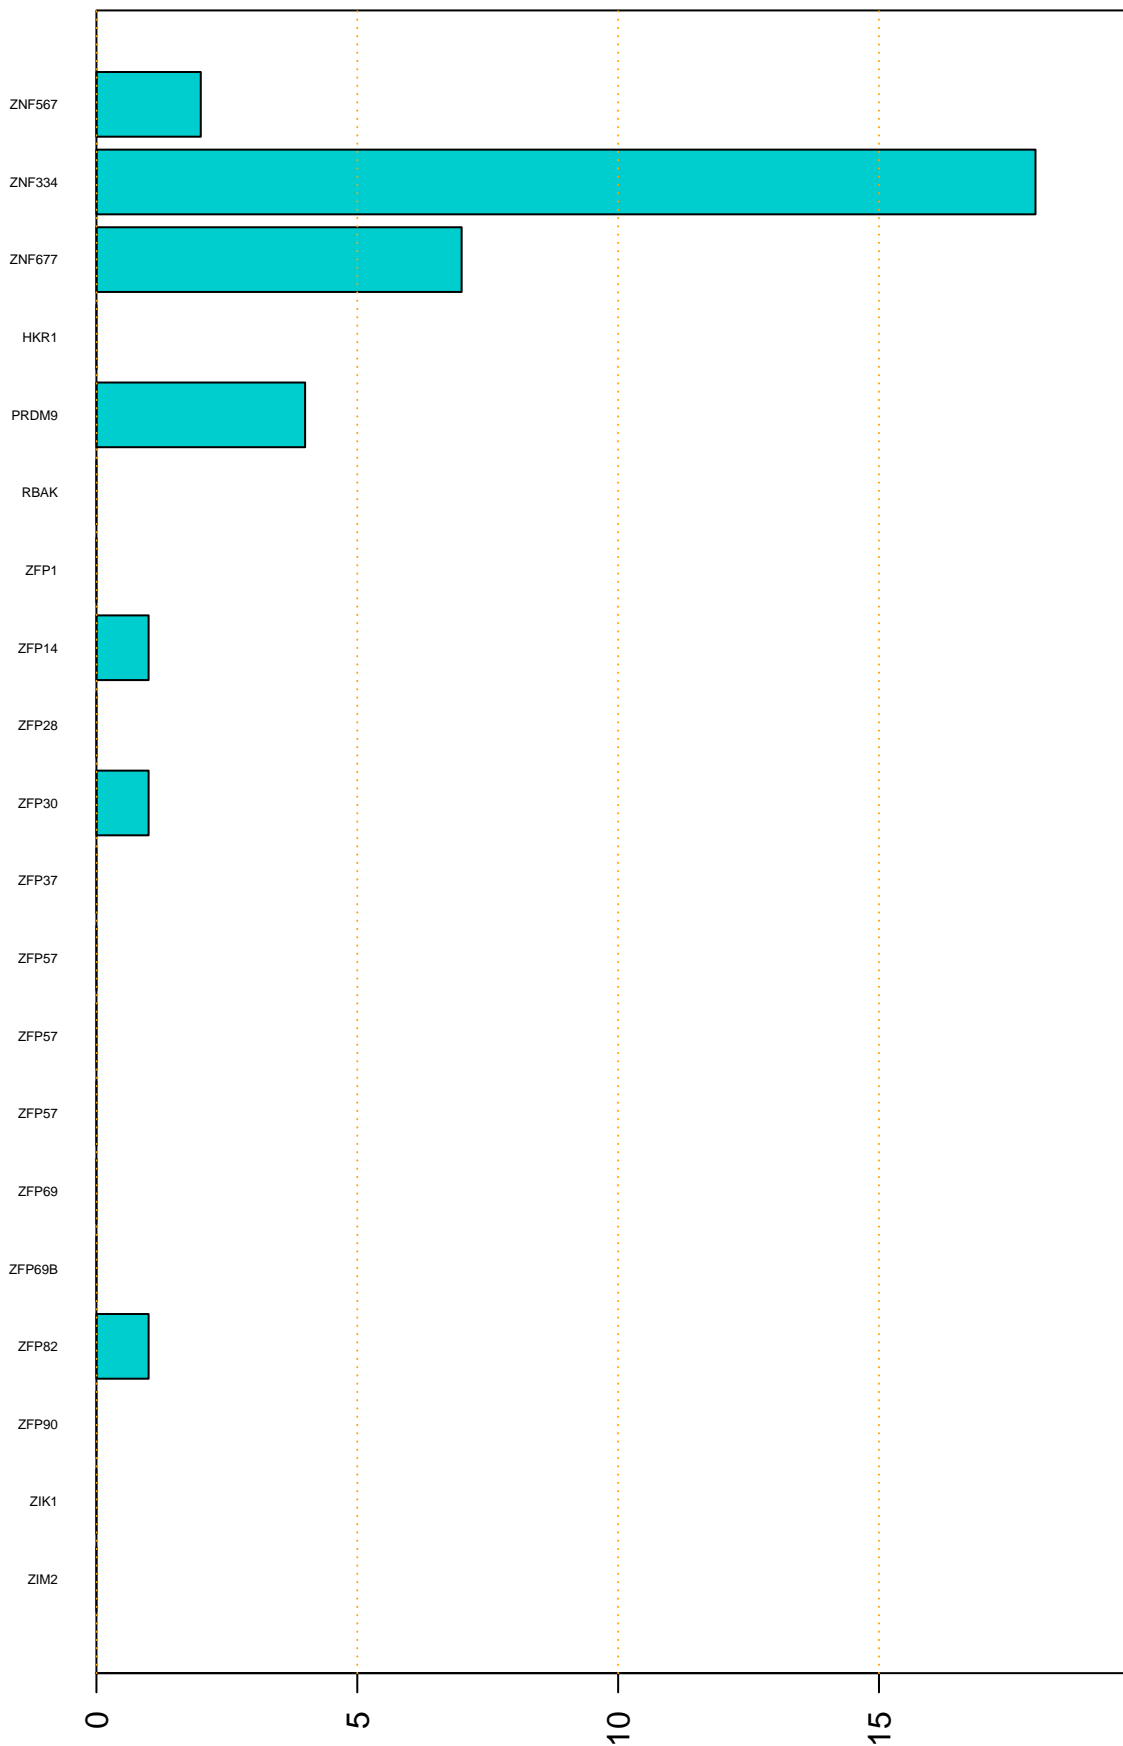

Enriched KZFP

#TE sfam with peak