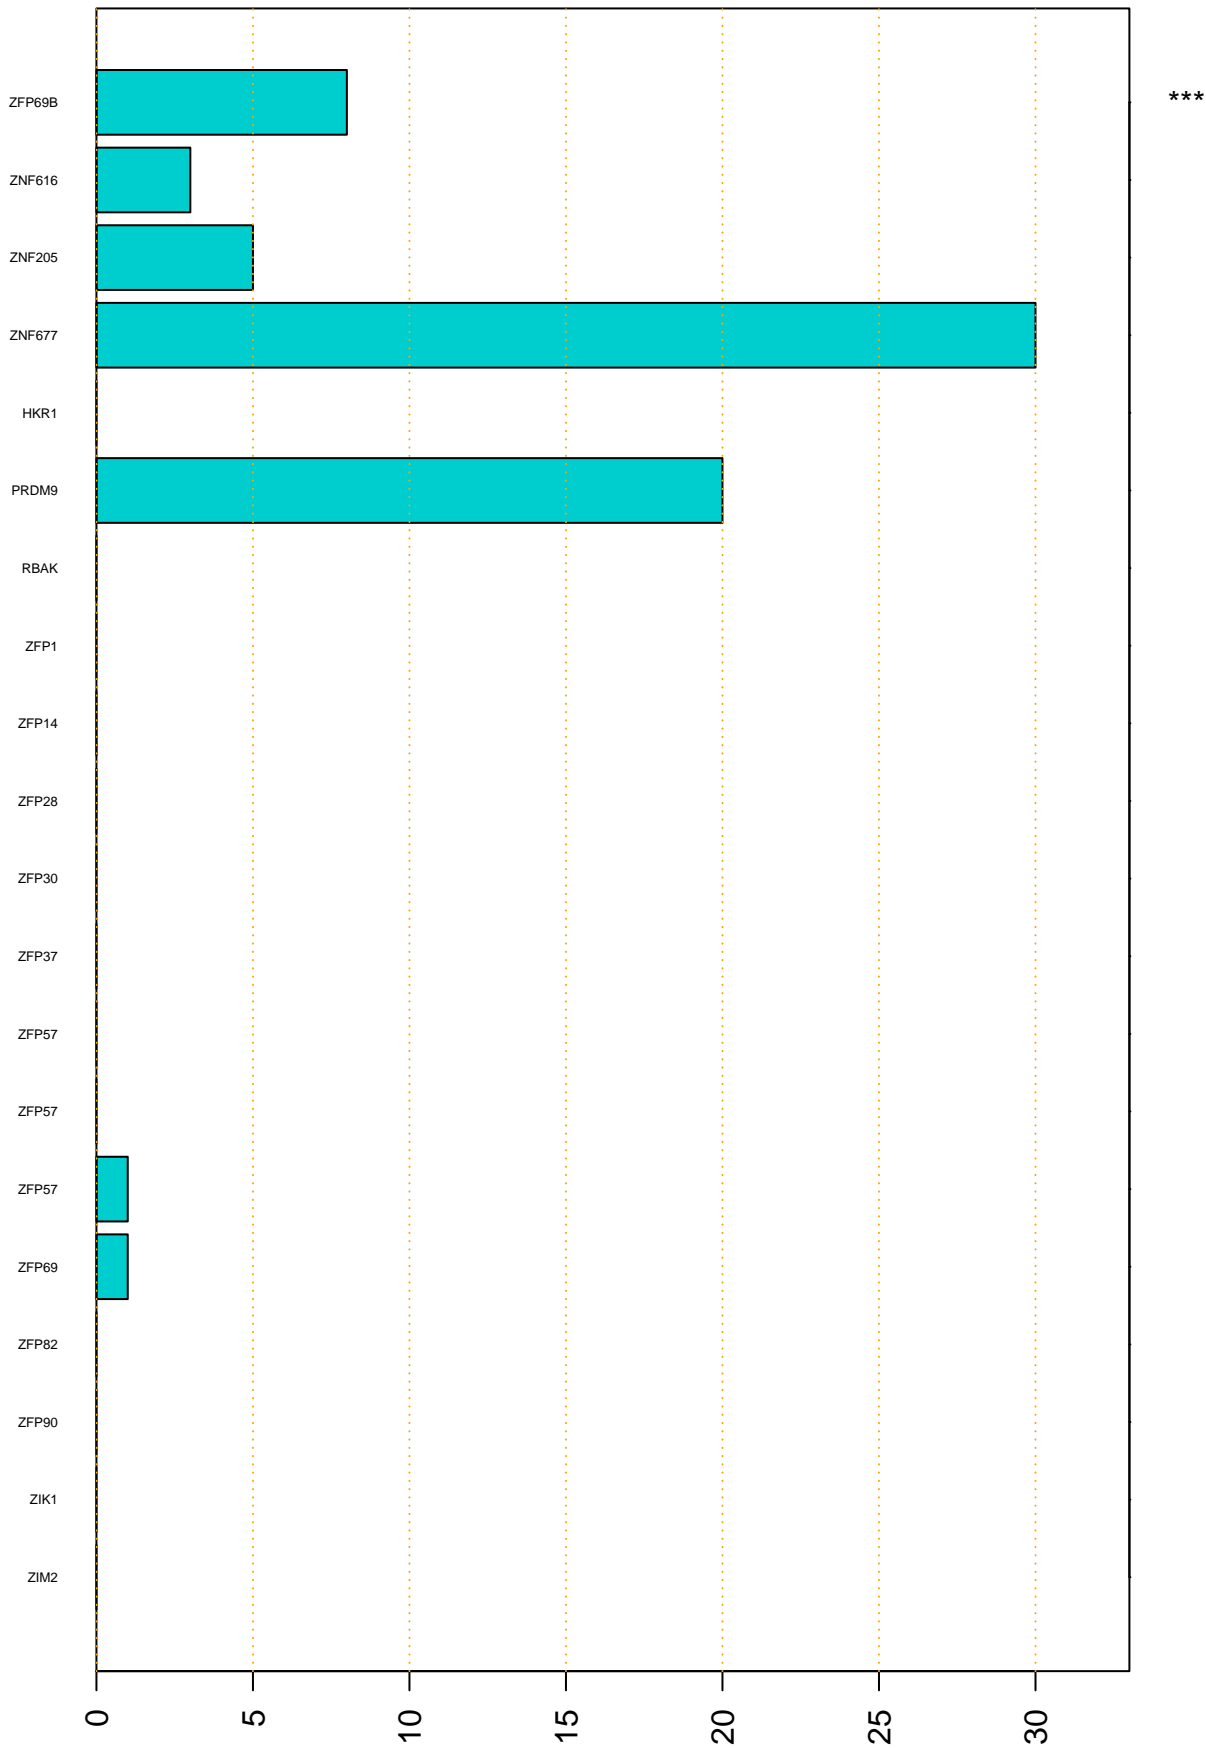

Enriched KZFP

#TE sfam with peak