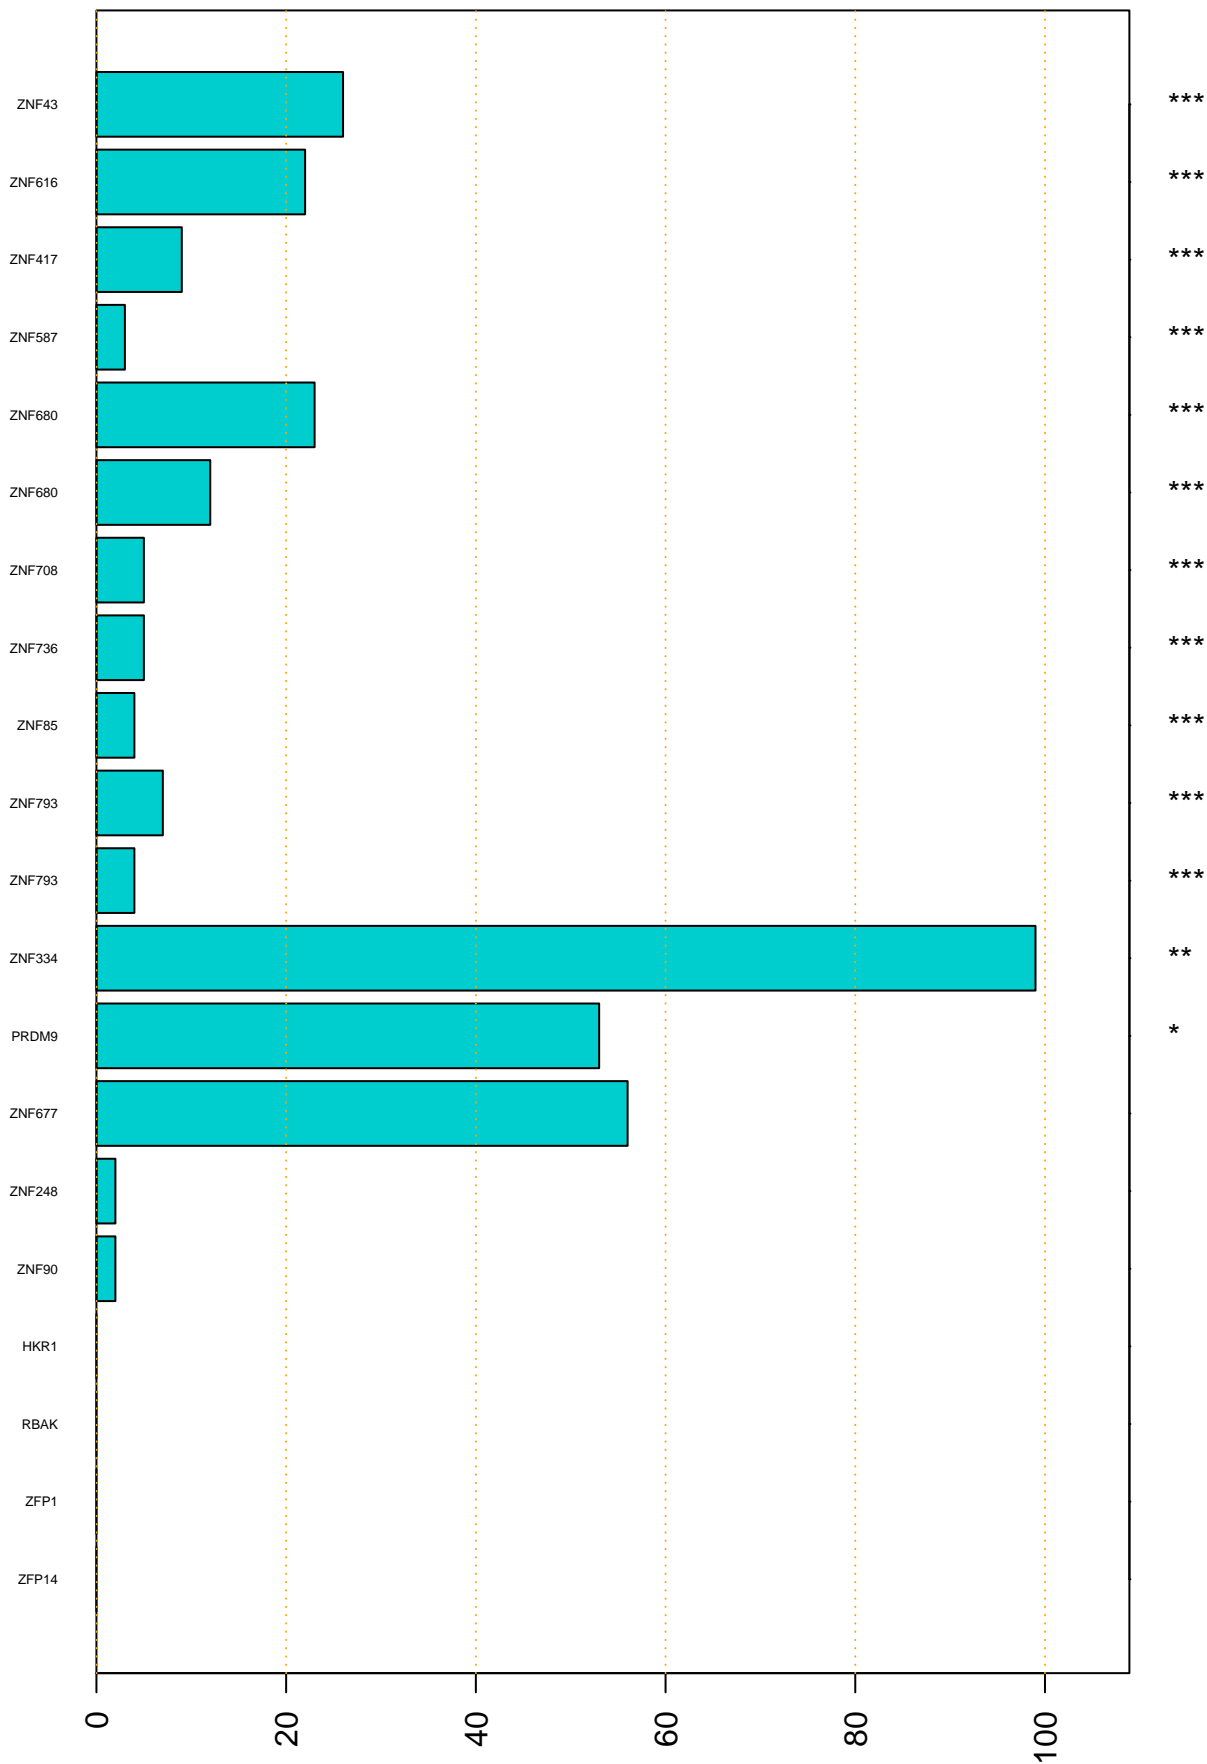

Enriched KZFP

#TE sfam with peak