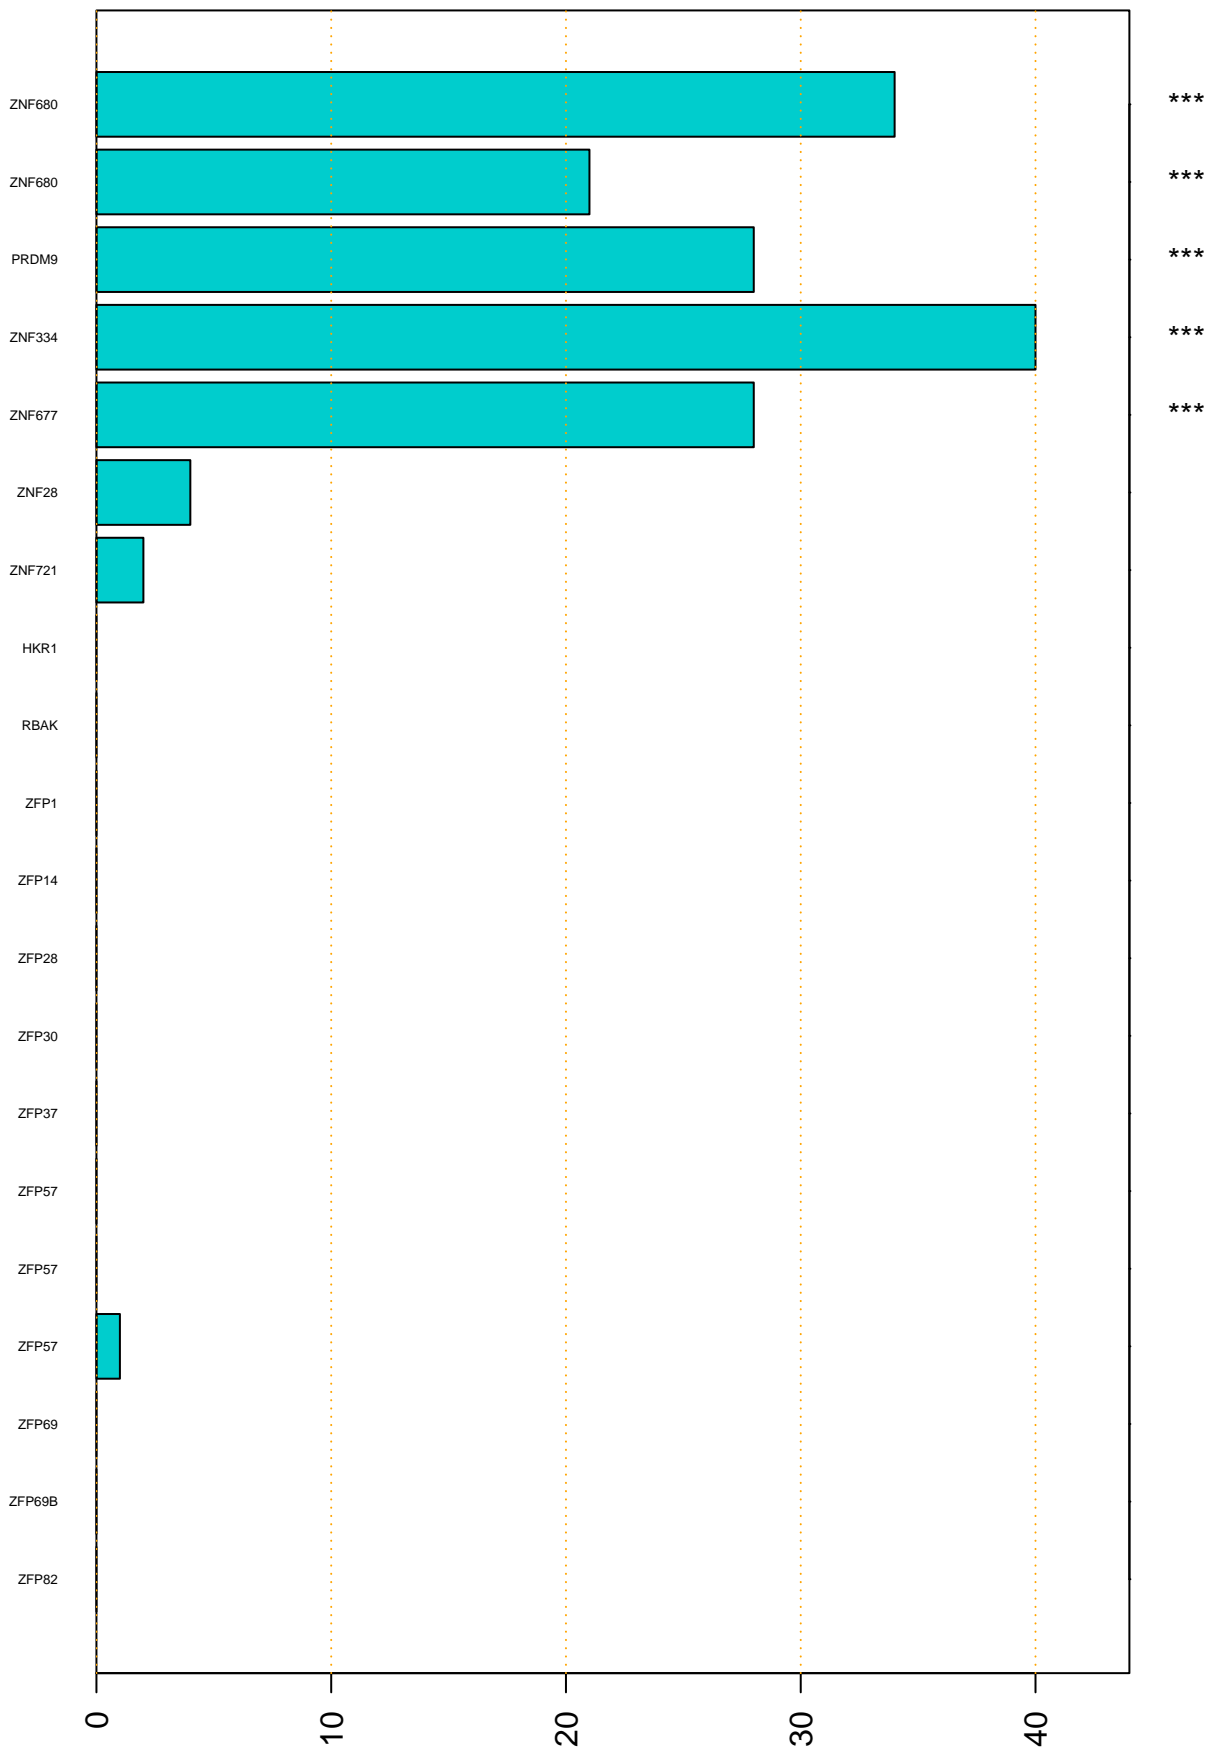

Enriched KZFP

#TE sfam with peak