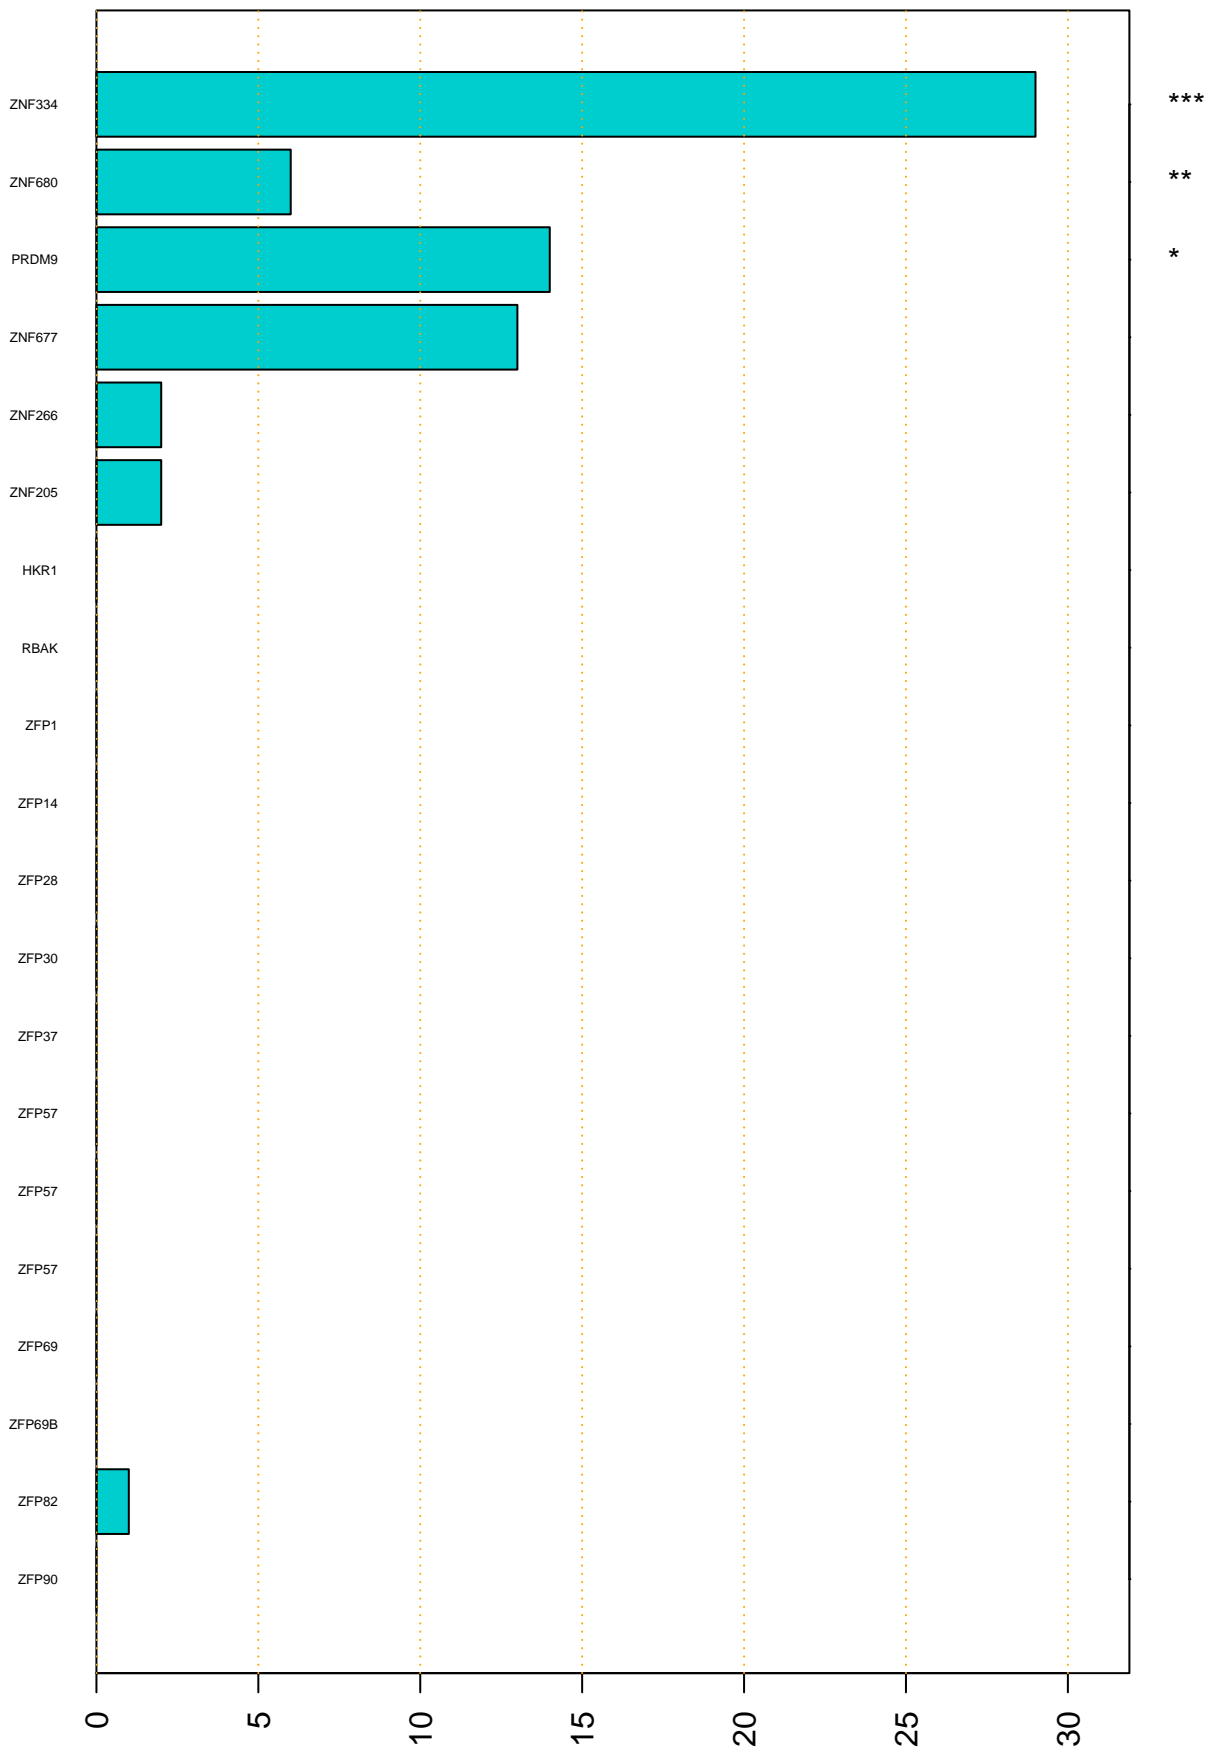

Enriched KZFP

#TE sfam with peak