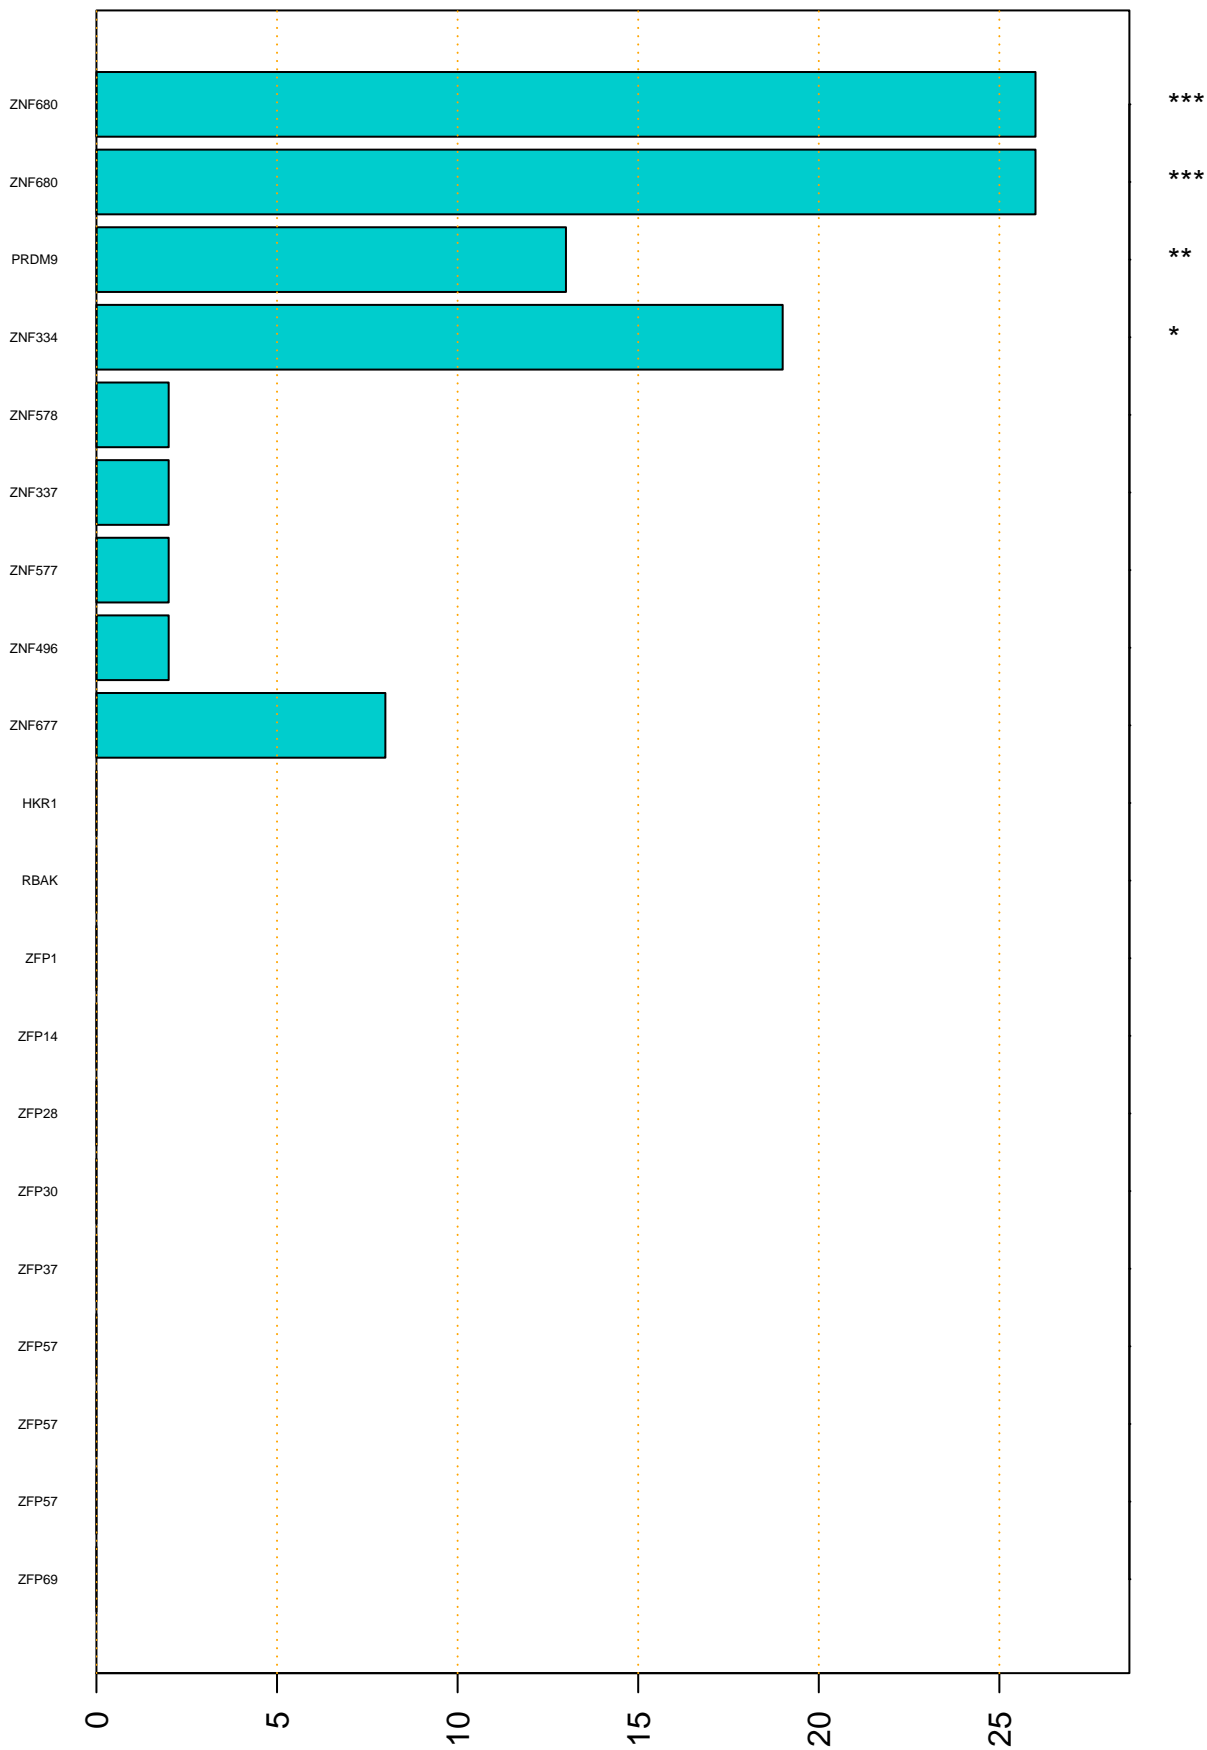

Enriched KZFP

#TE sfam with peak