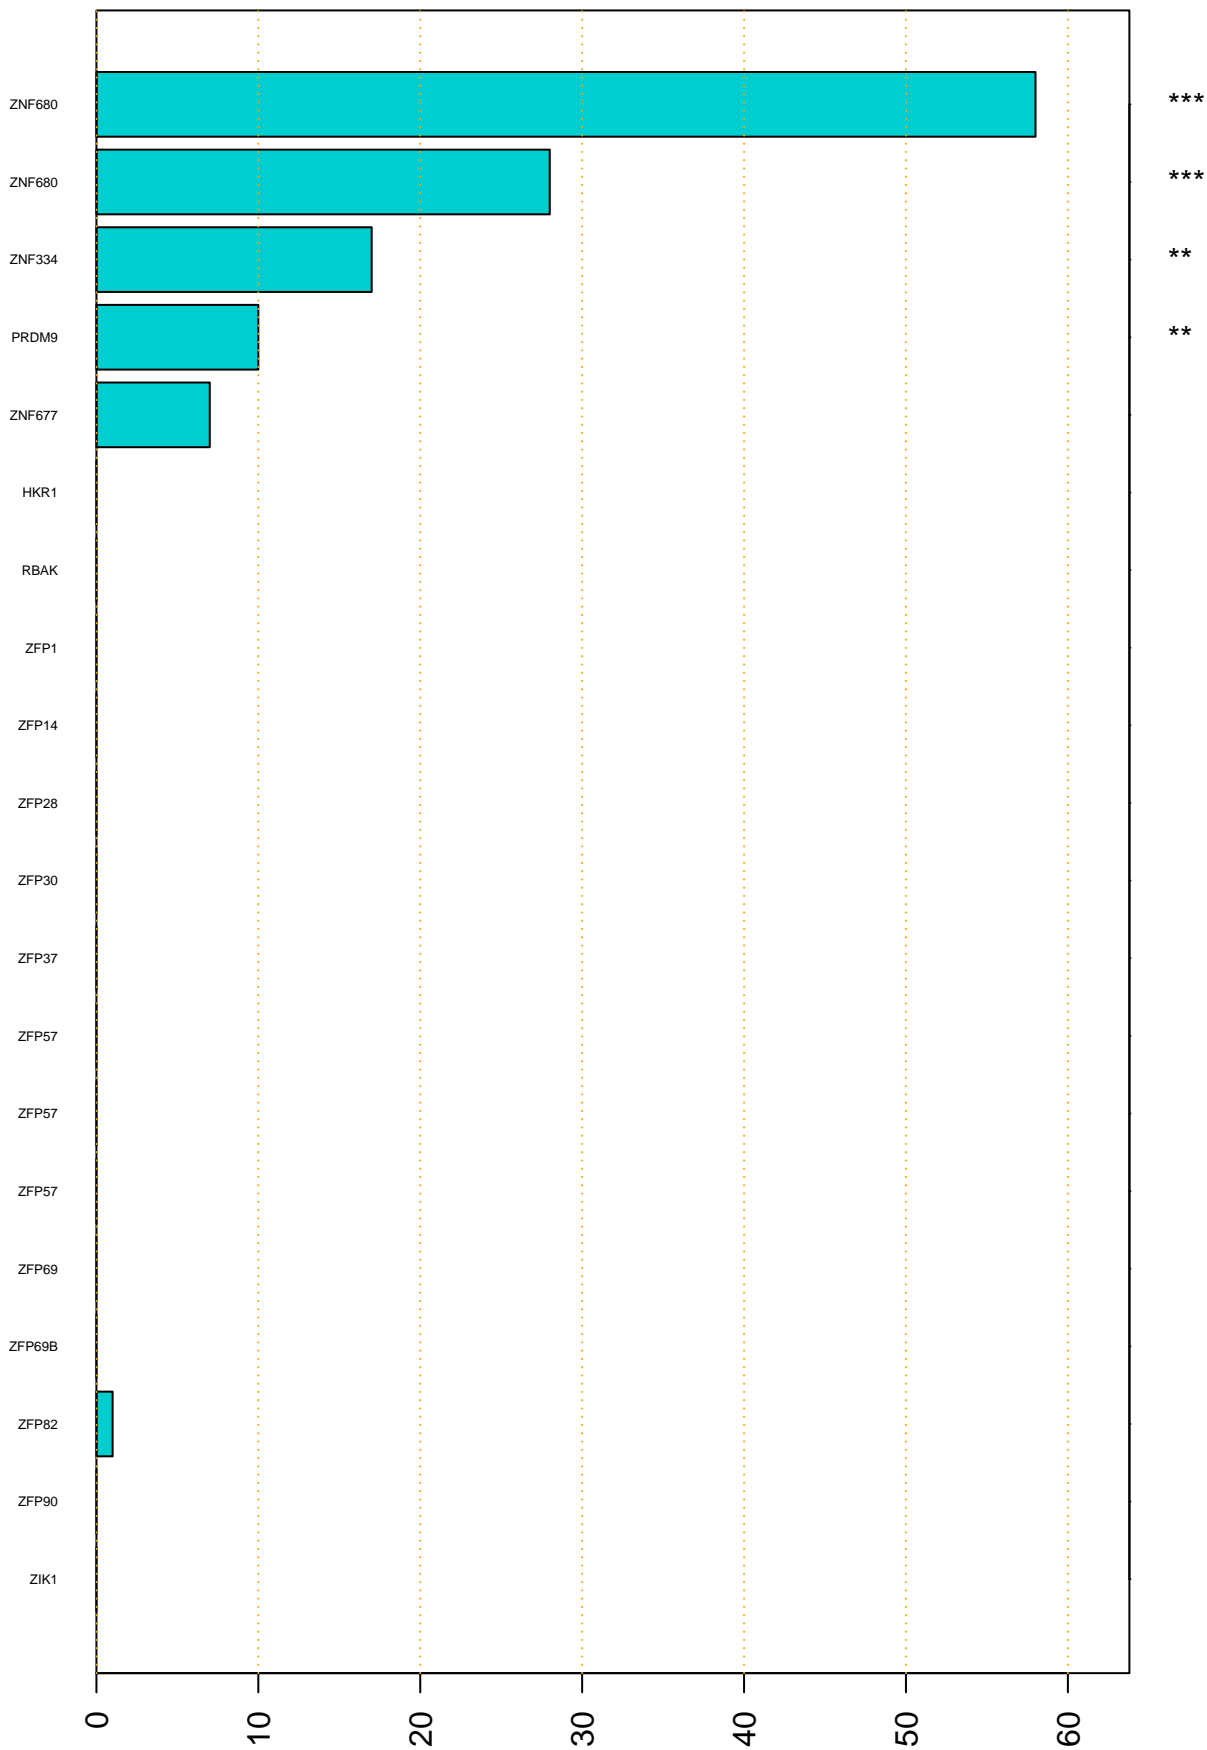

Enriched KZFP

#TE sfam with peak