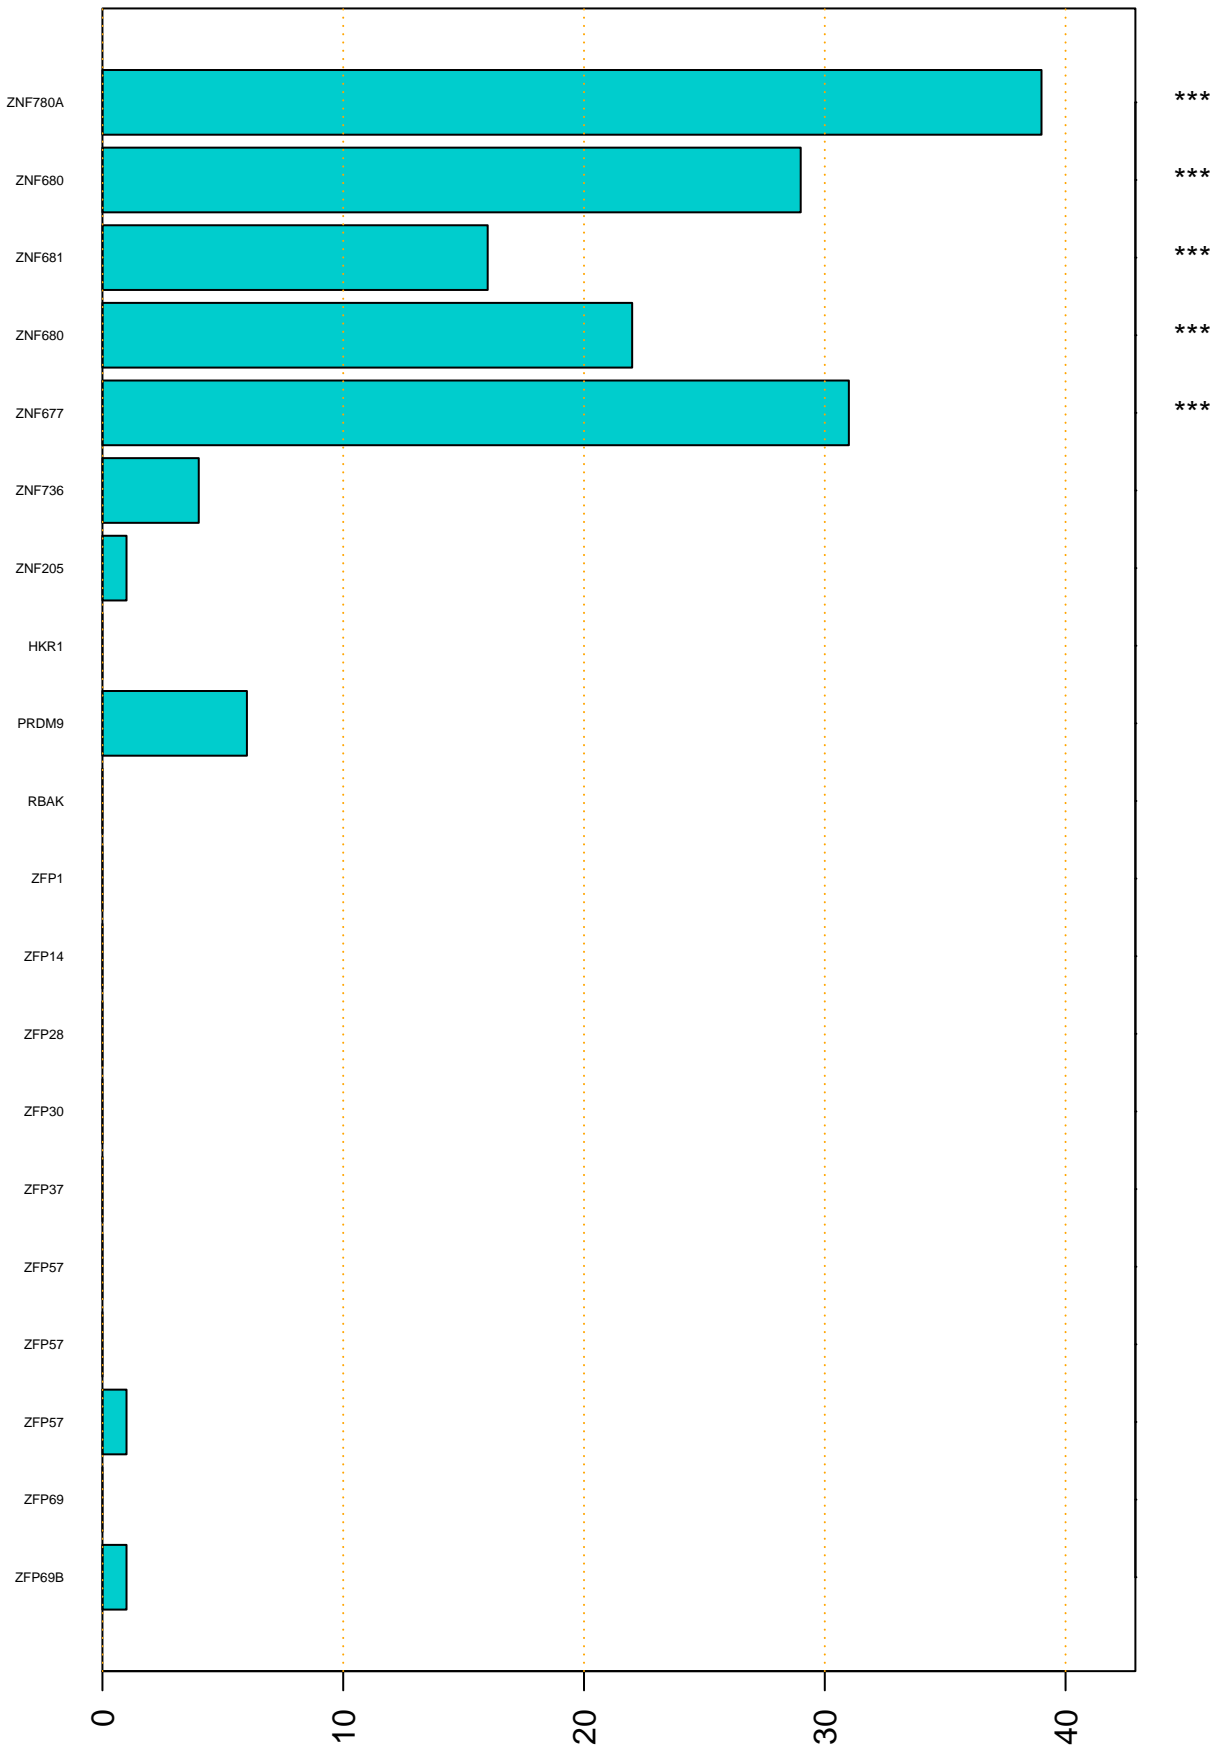

Enriched KZFP

#TE sfam with peak