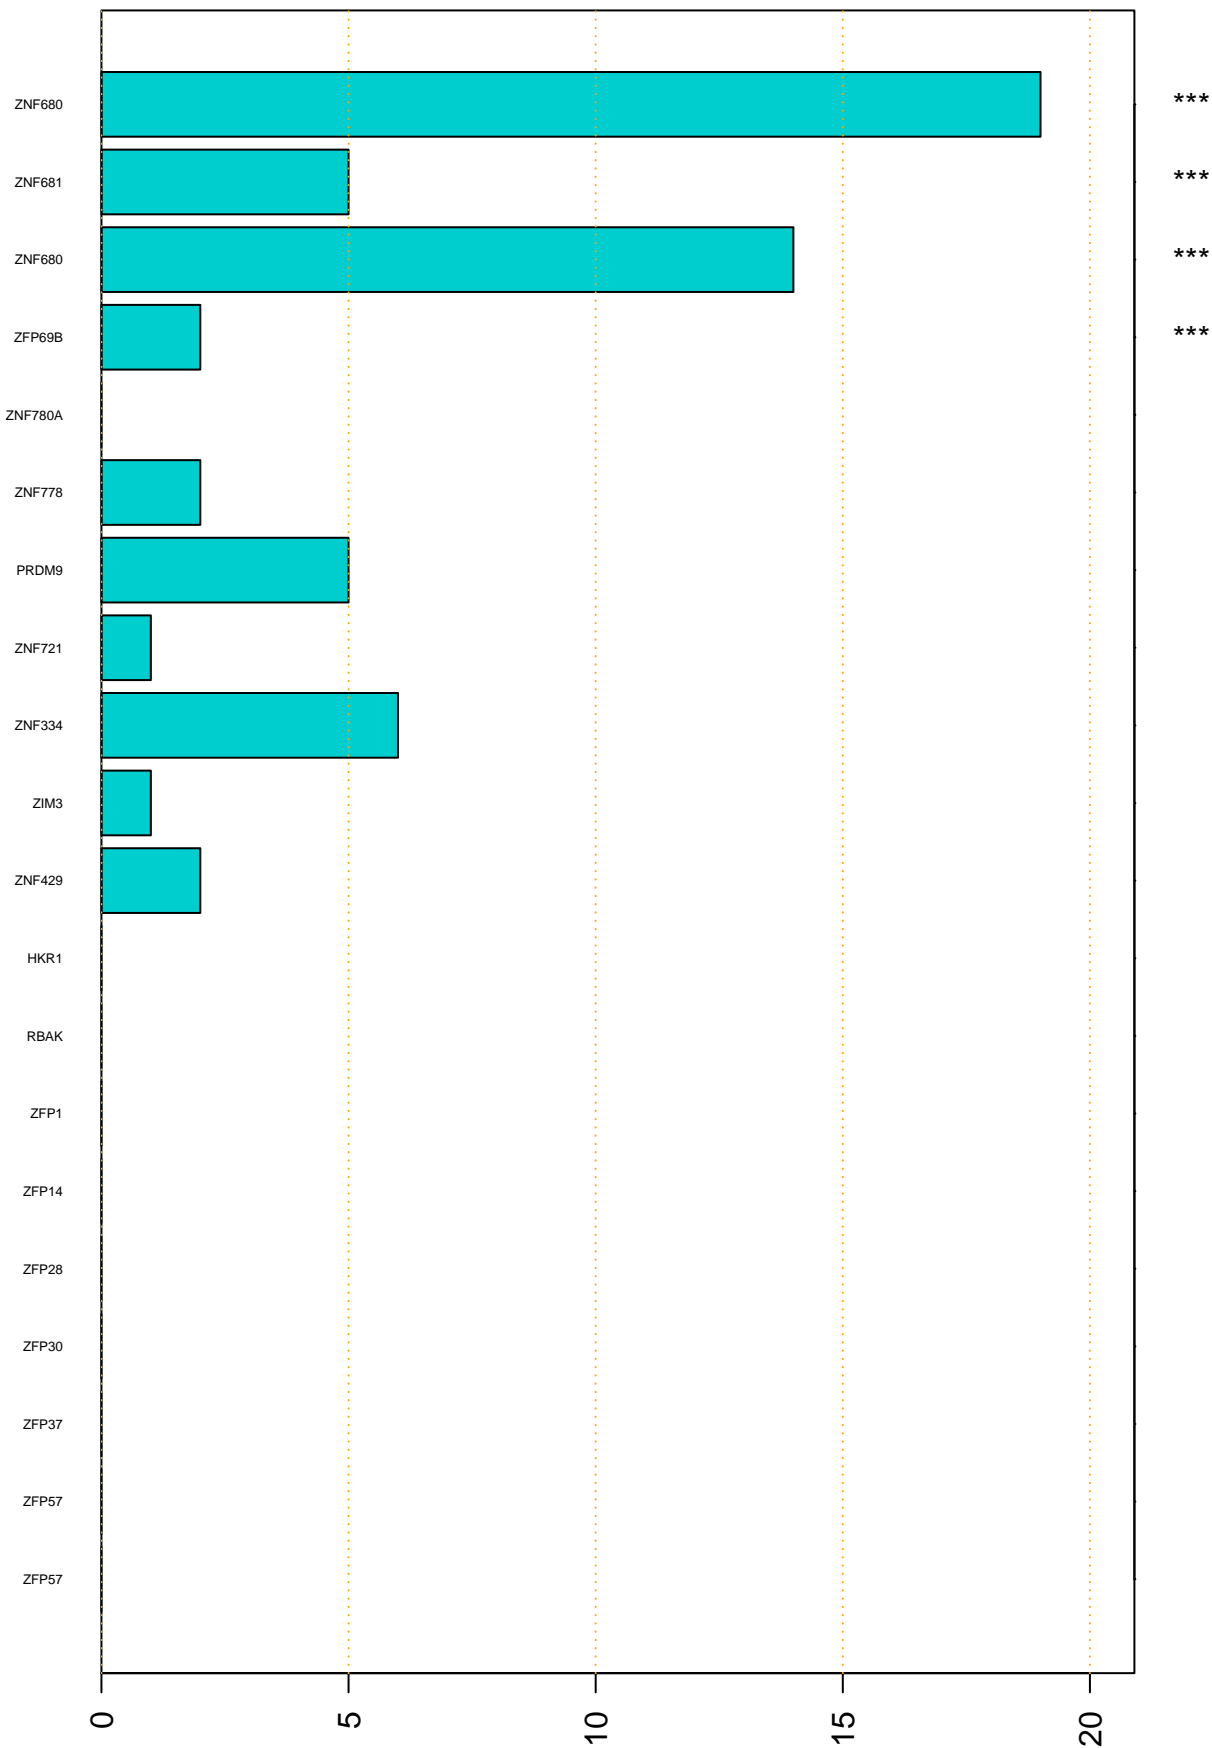

Enriched KZFP

#TE sfam with peak