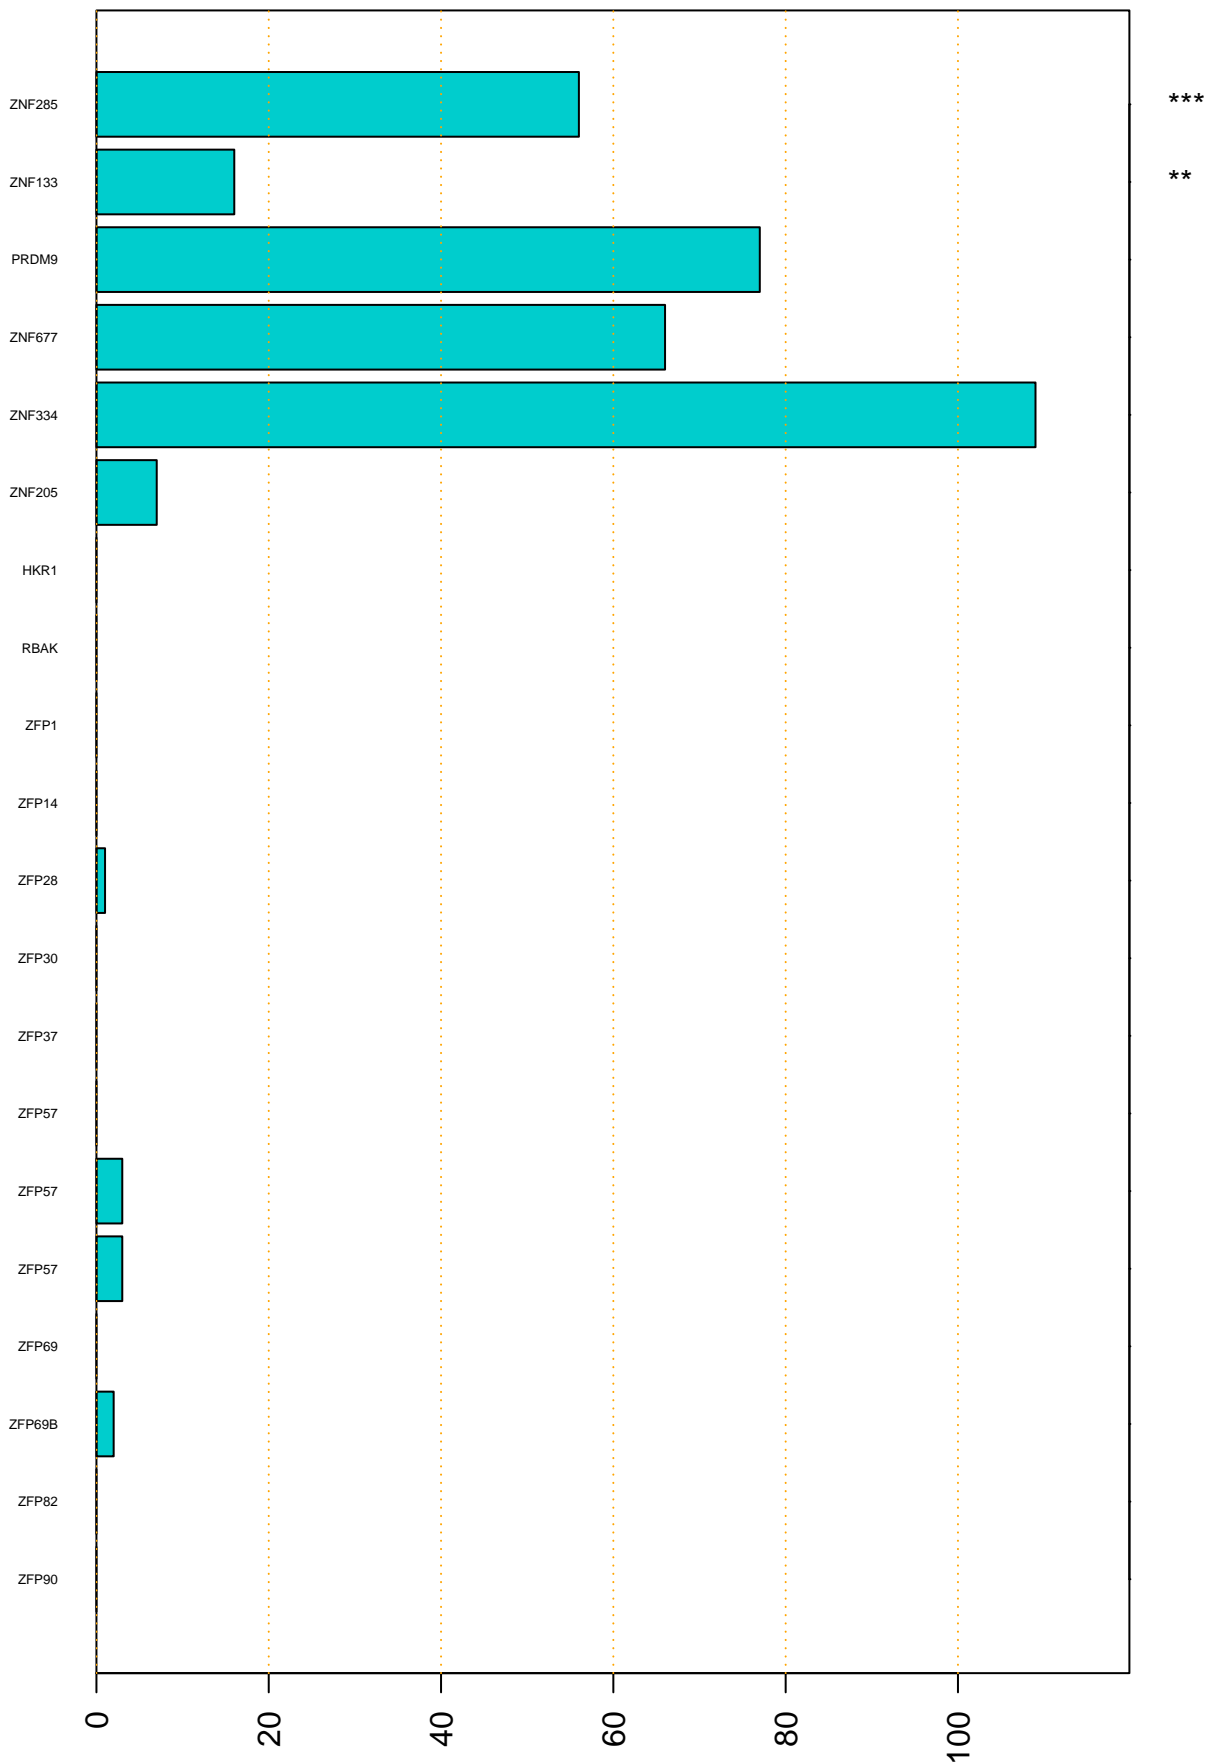

Enriched KZFP

#TE sfam with peak