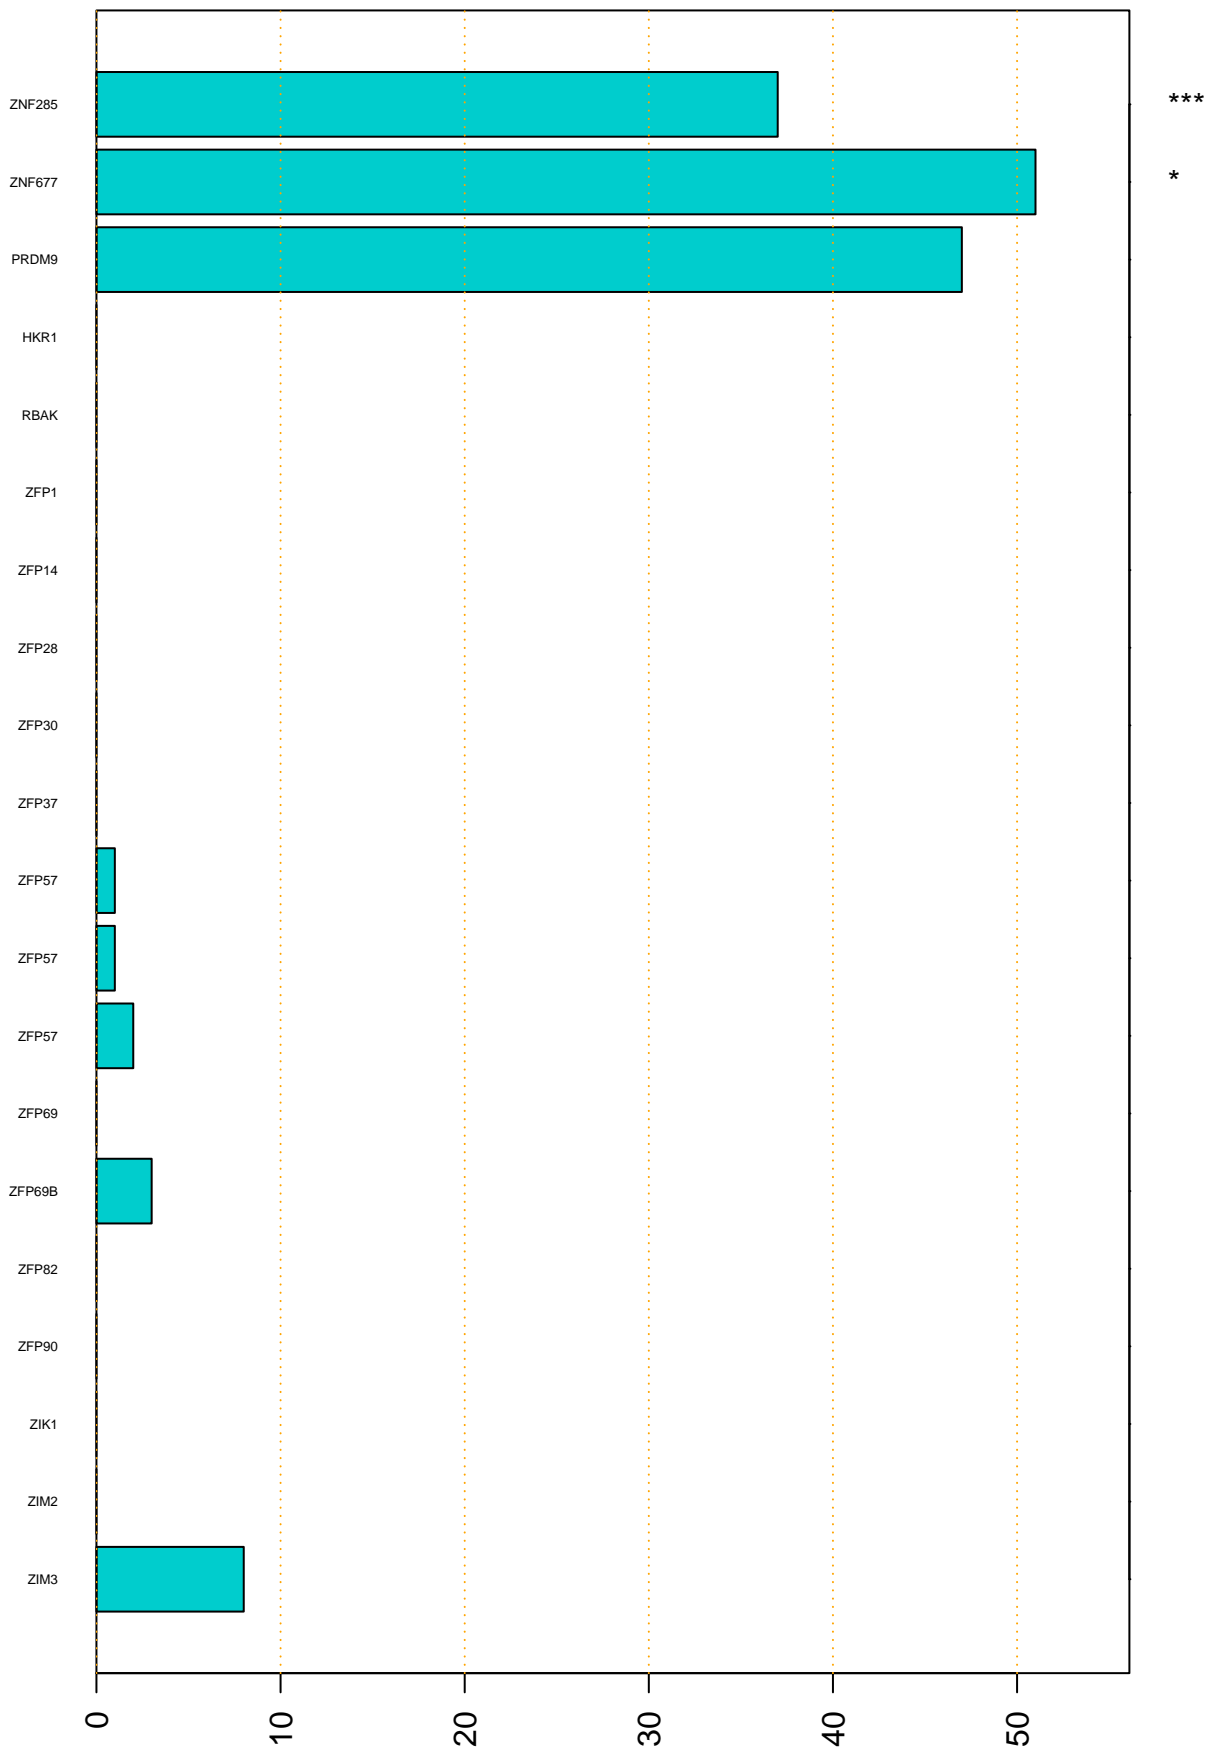

Enriched KZFP

#TE sfam with peak