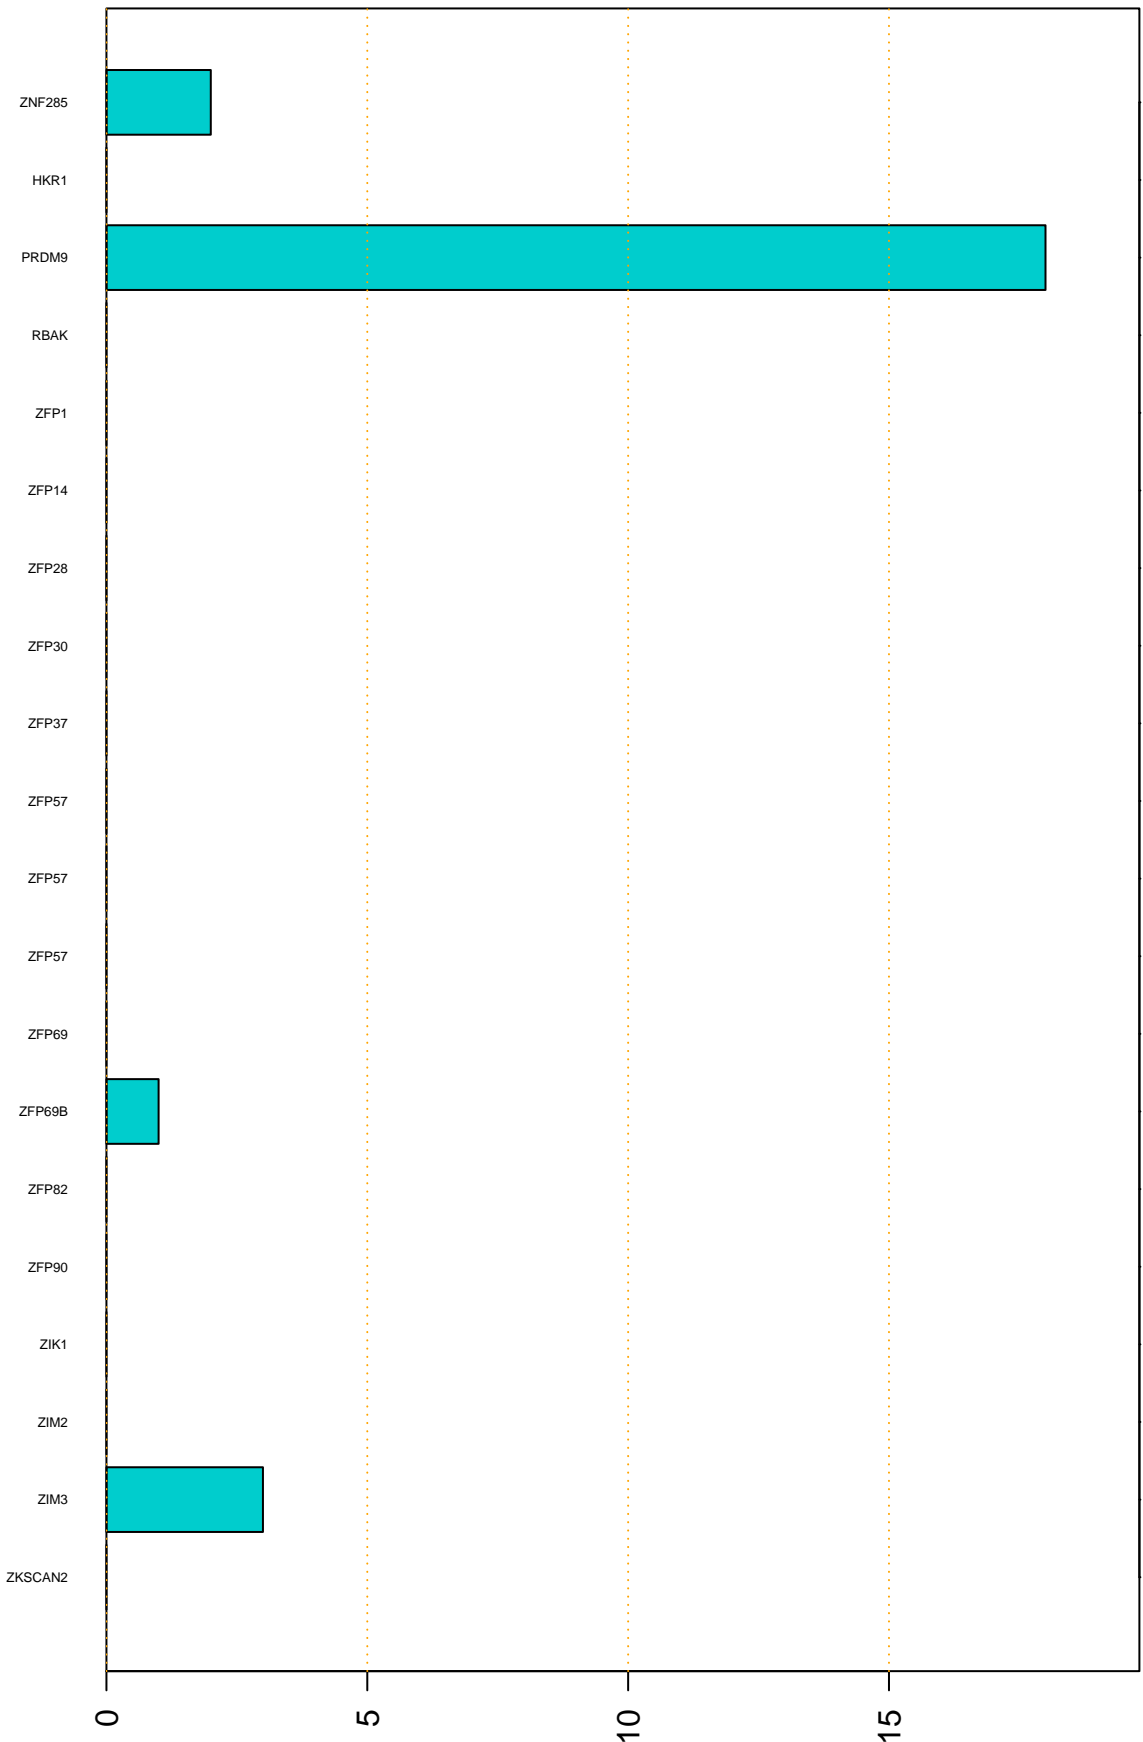

Enriched KZFP

#TE sfam with peak