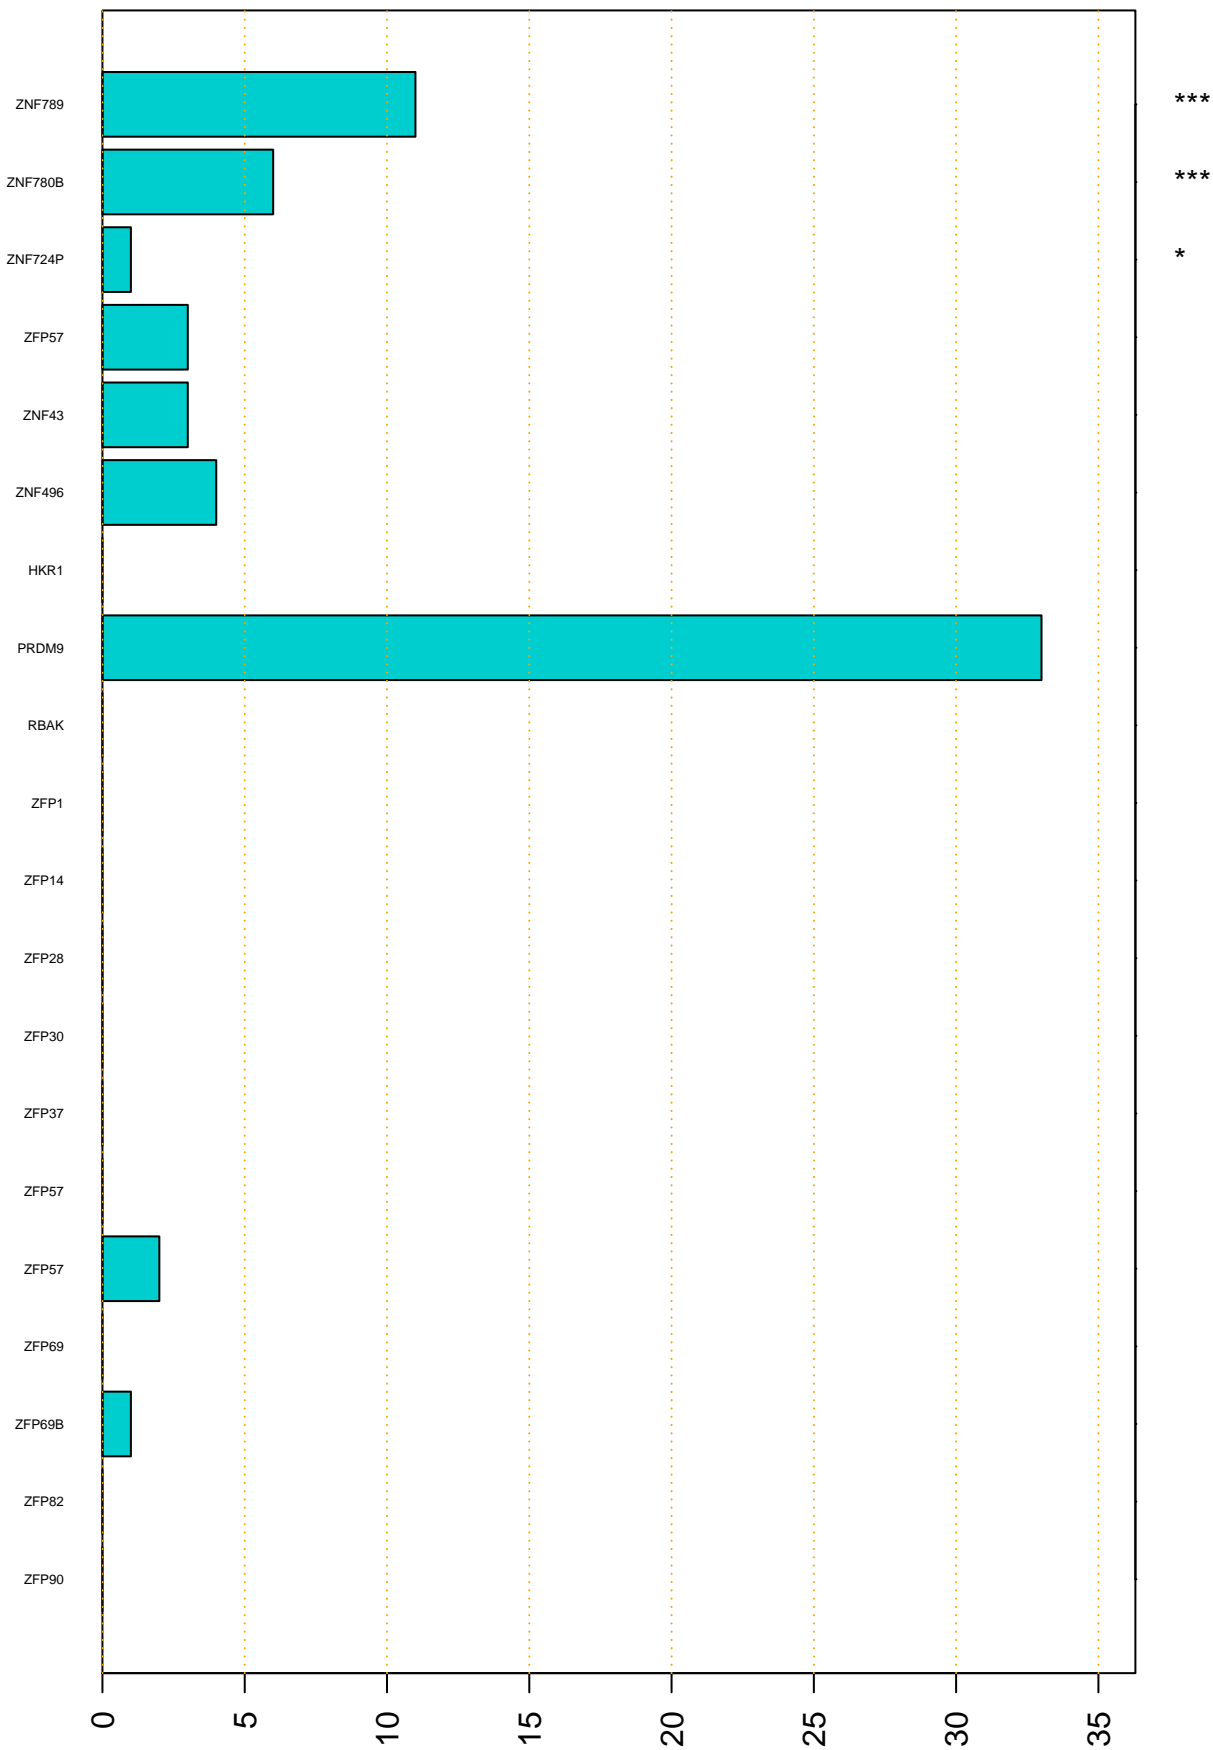

Enriched KZFP

#TE sfam with peak