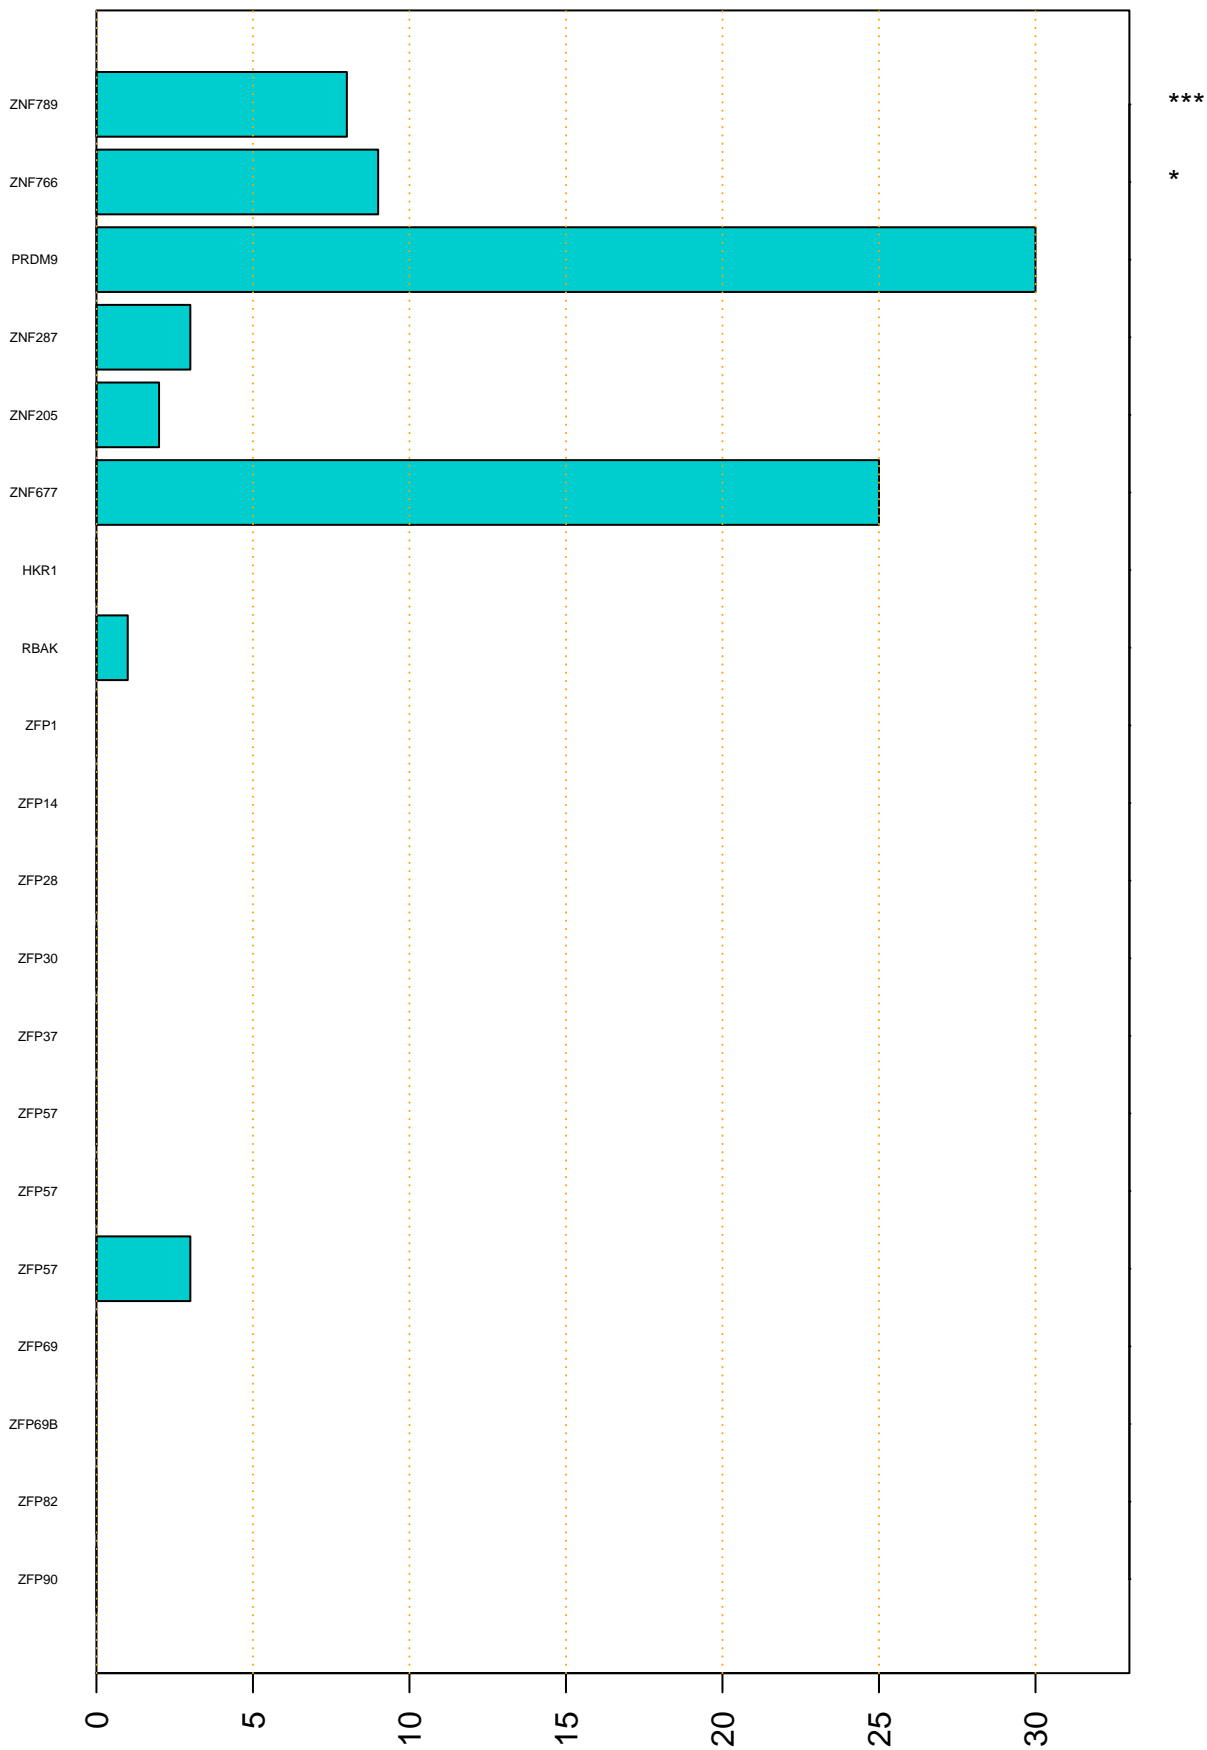

Enriched KZFP

#TE sfam with peak