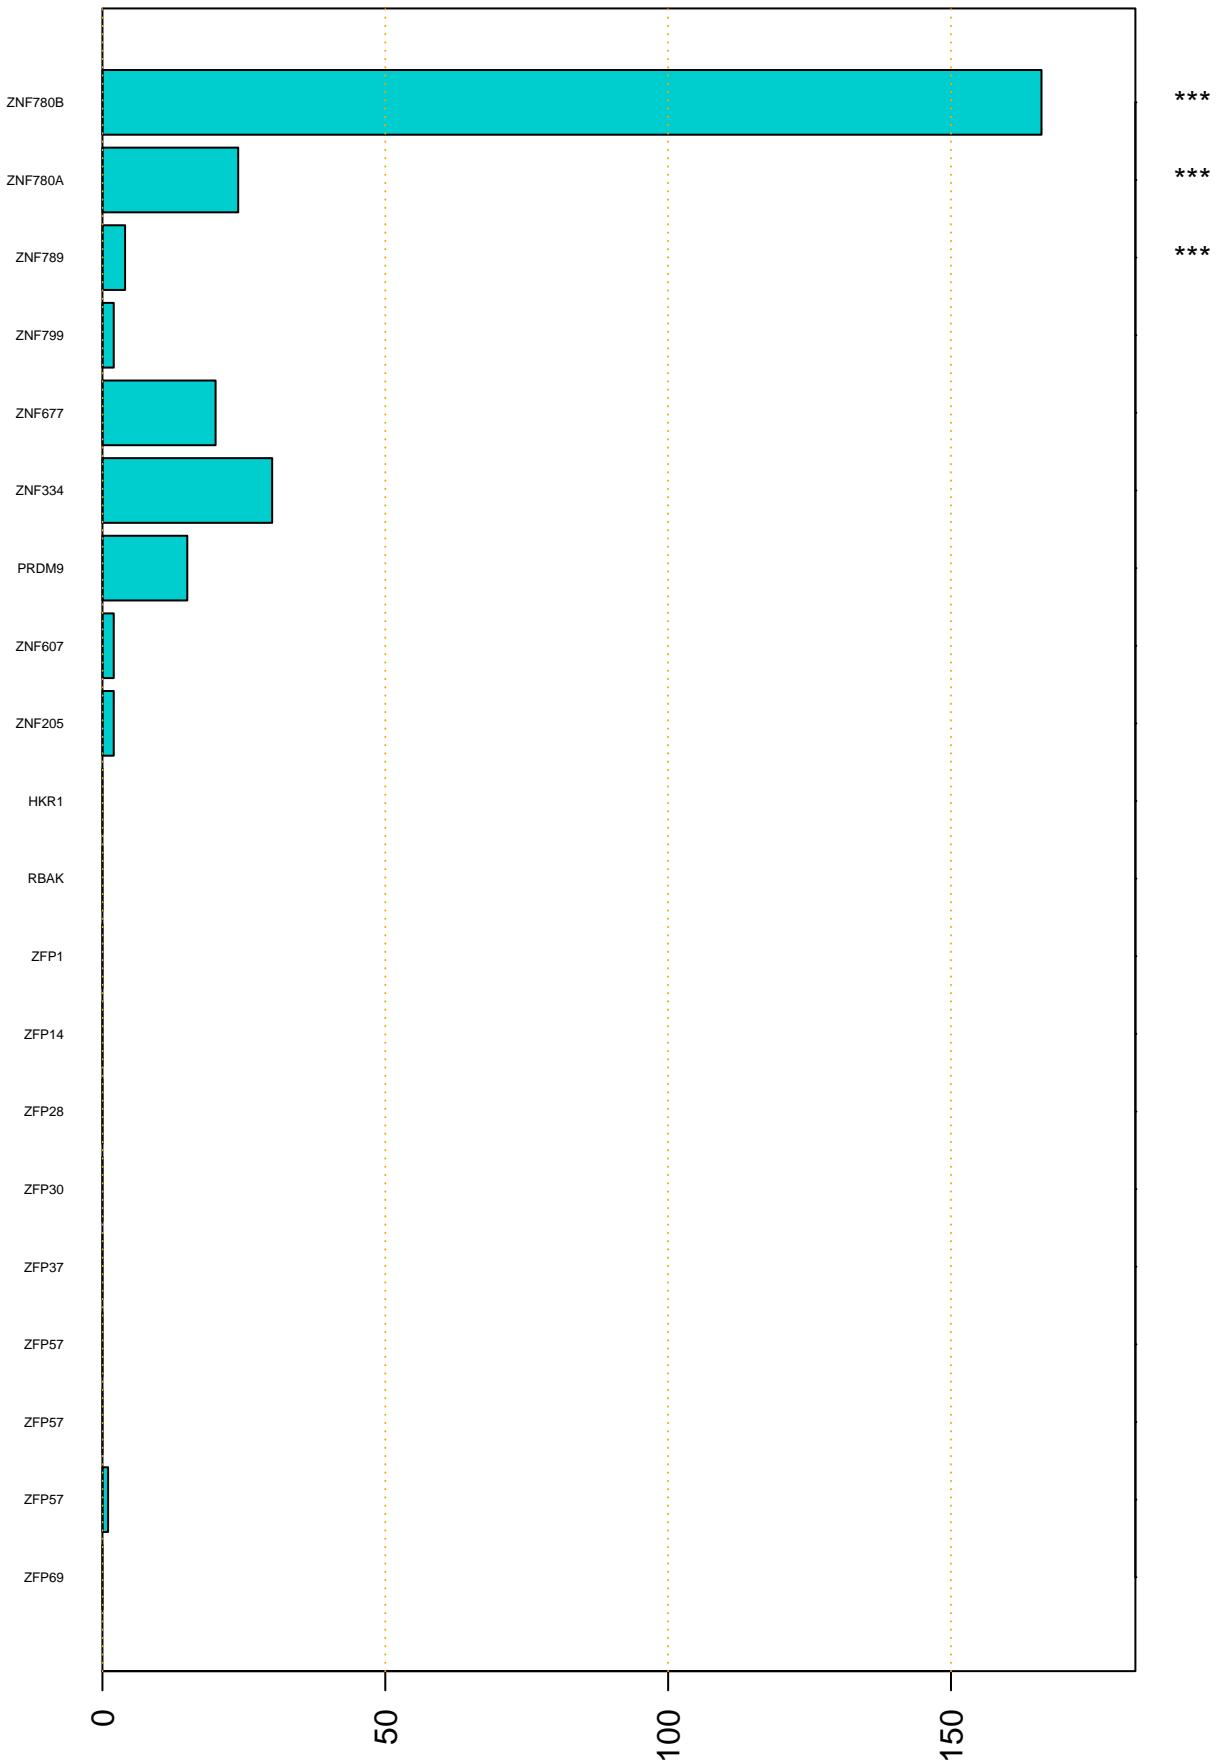

Enriched KZFP

#TE sfam with peak