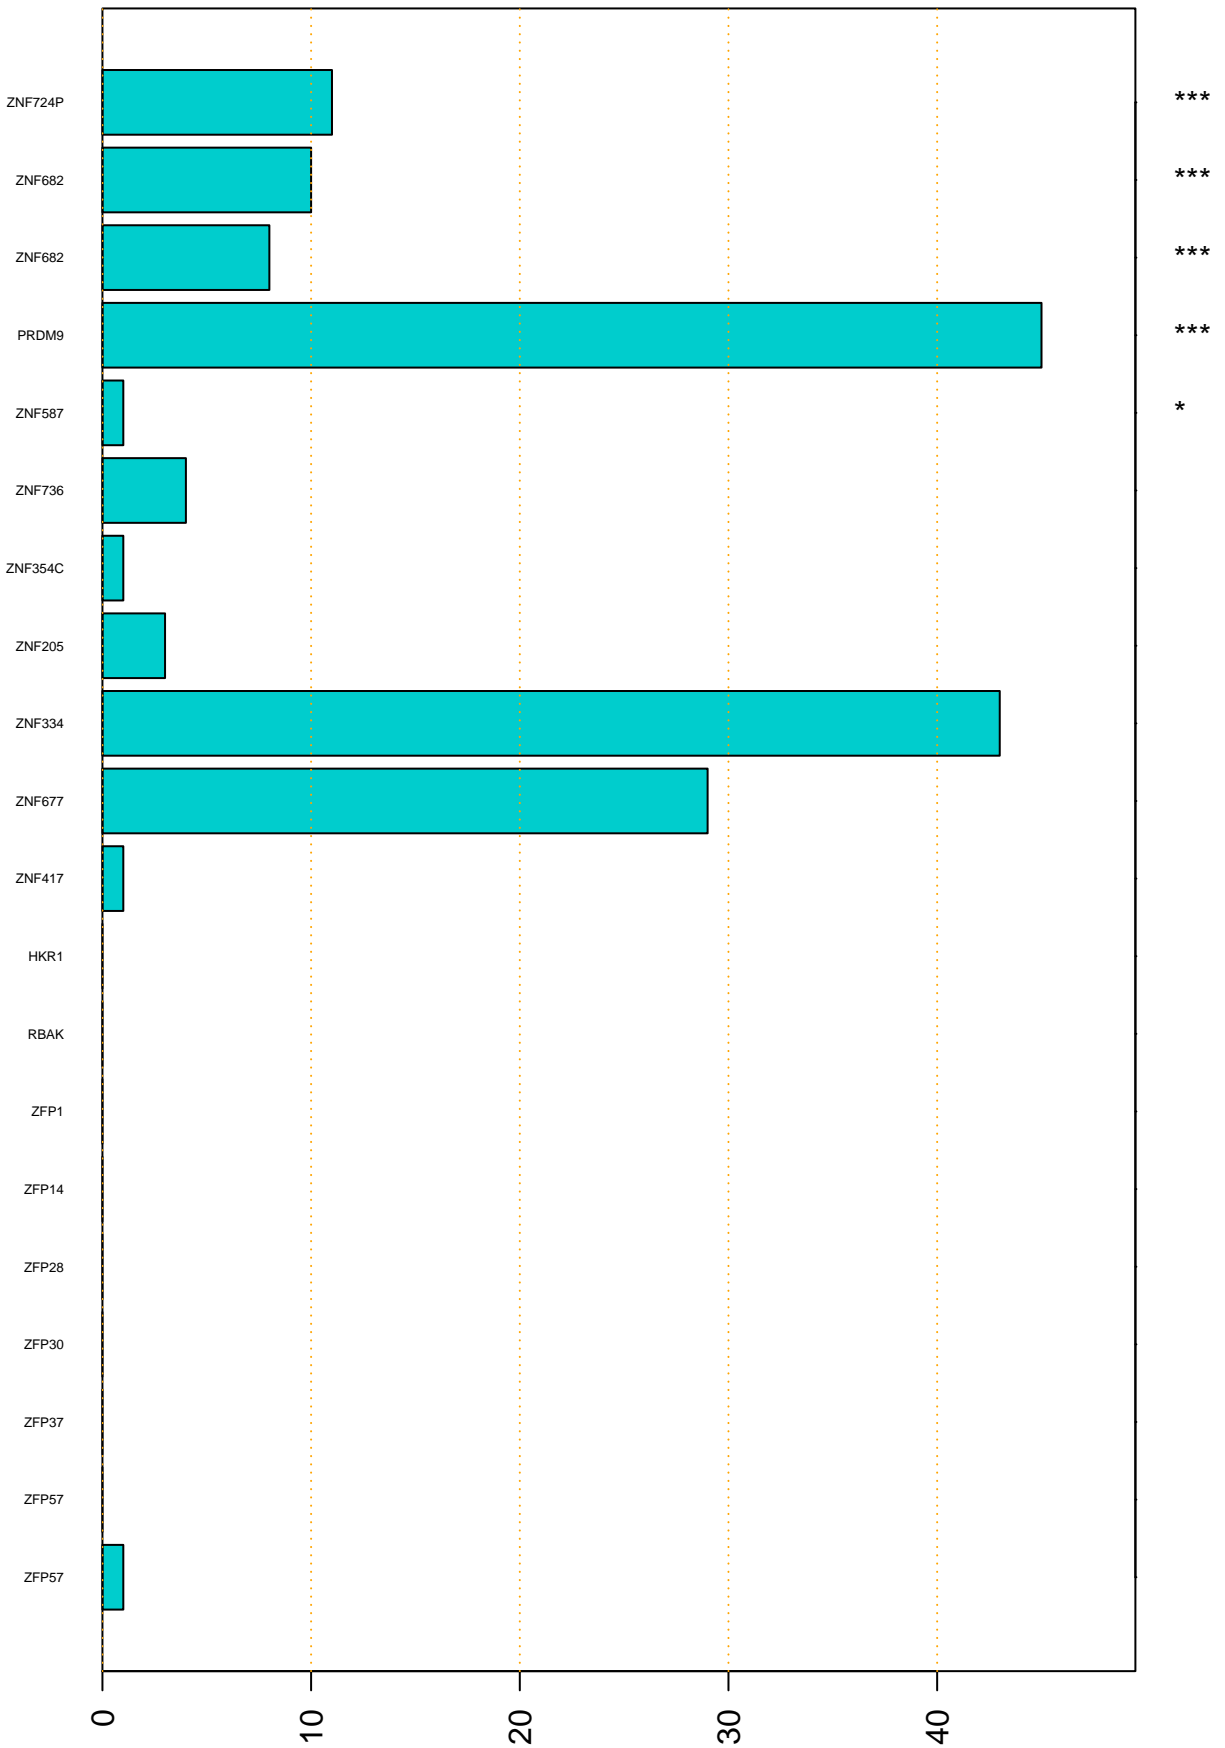

Enriched KZFP

#TE sfam with peak