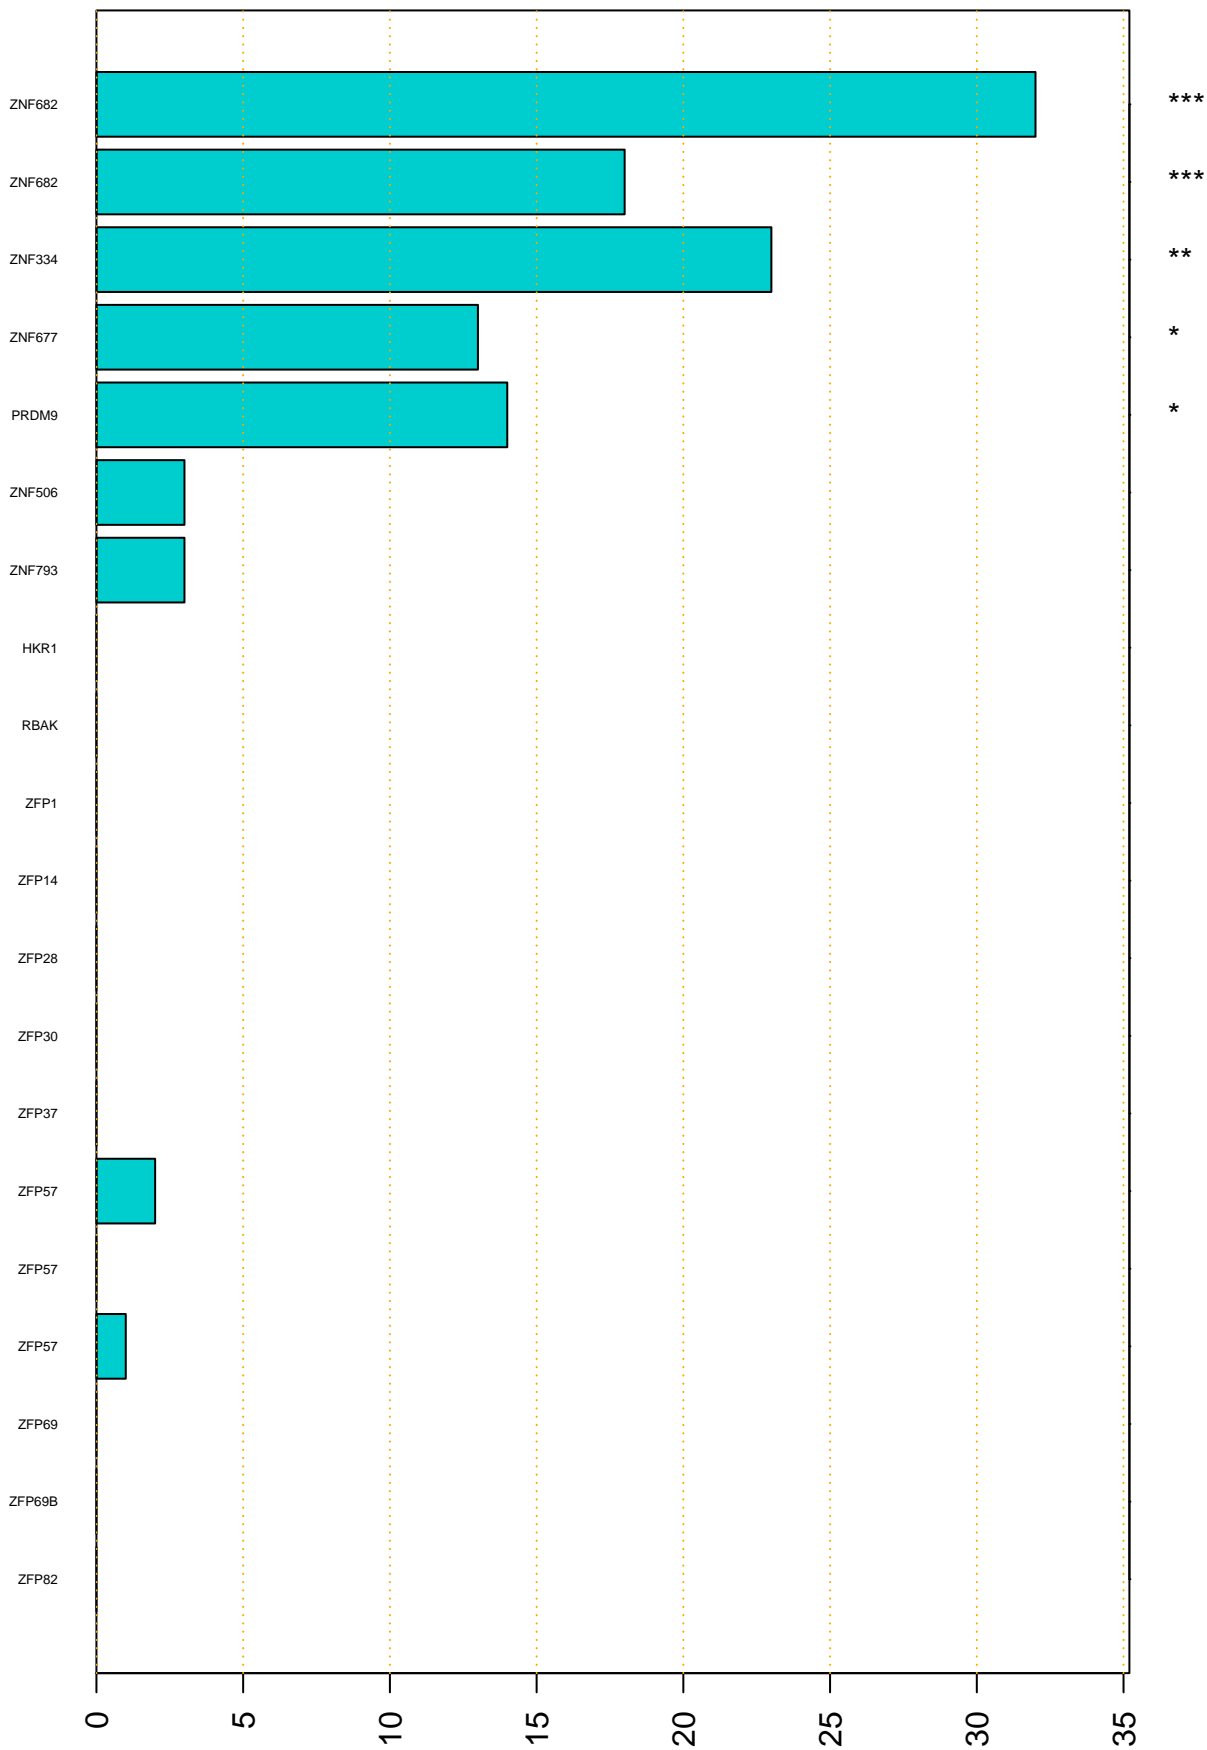

Enriched KZFP

#TE sfam with peak