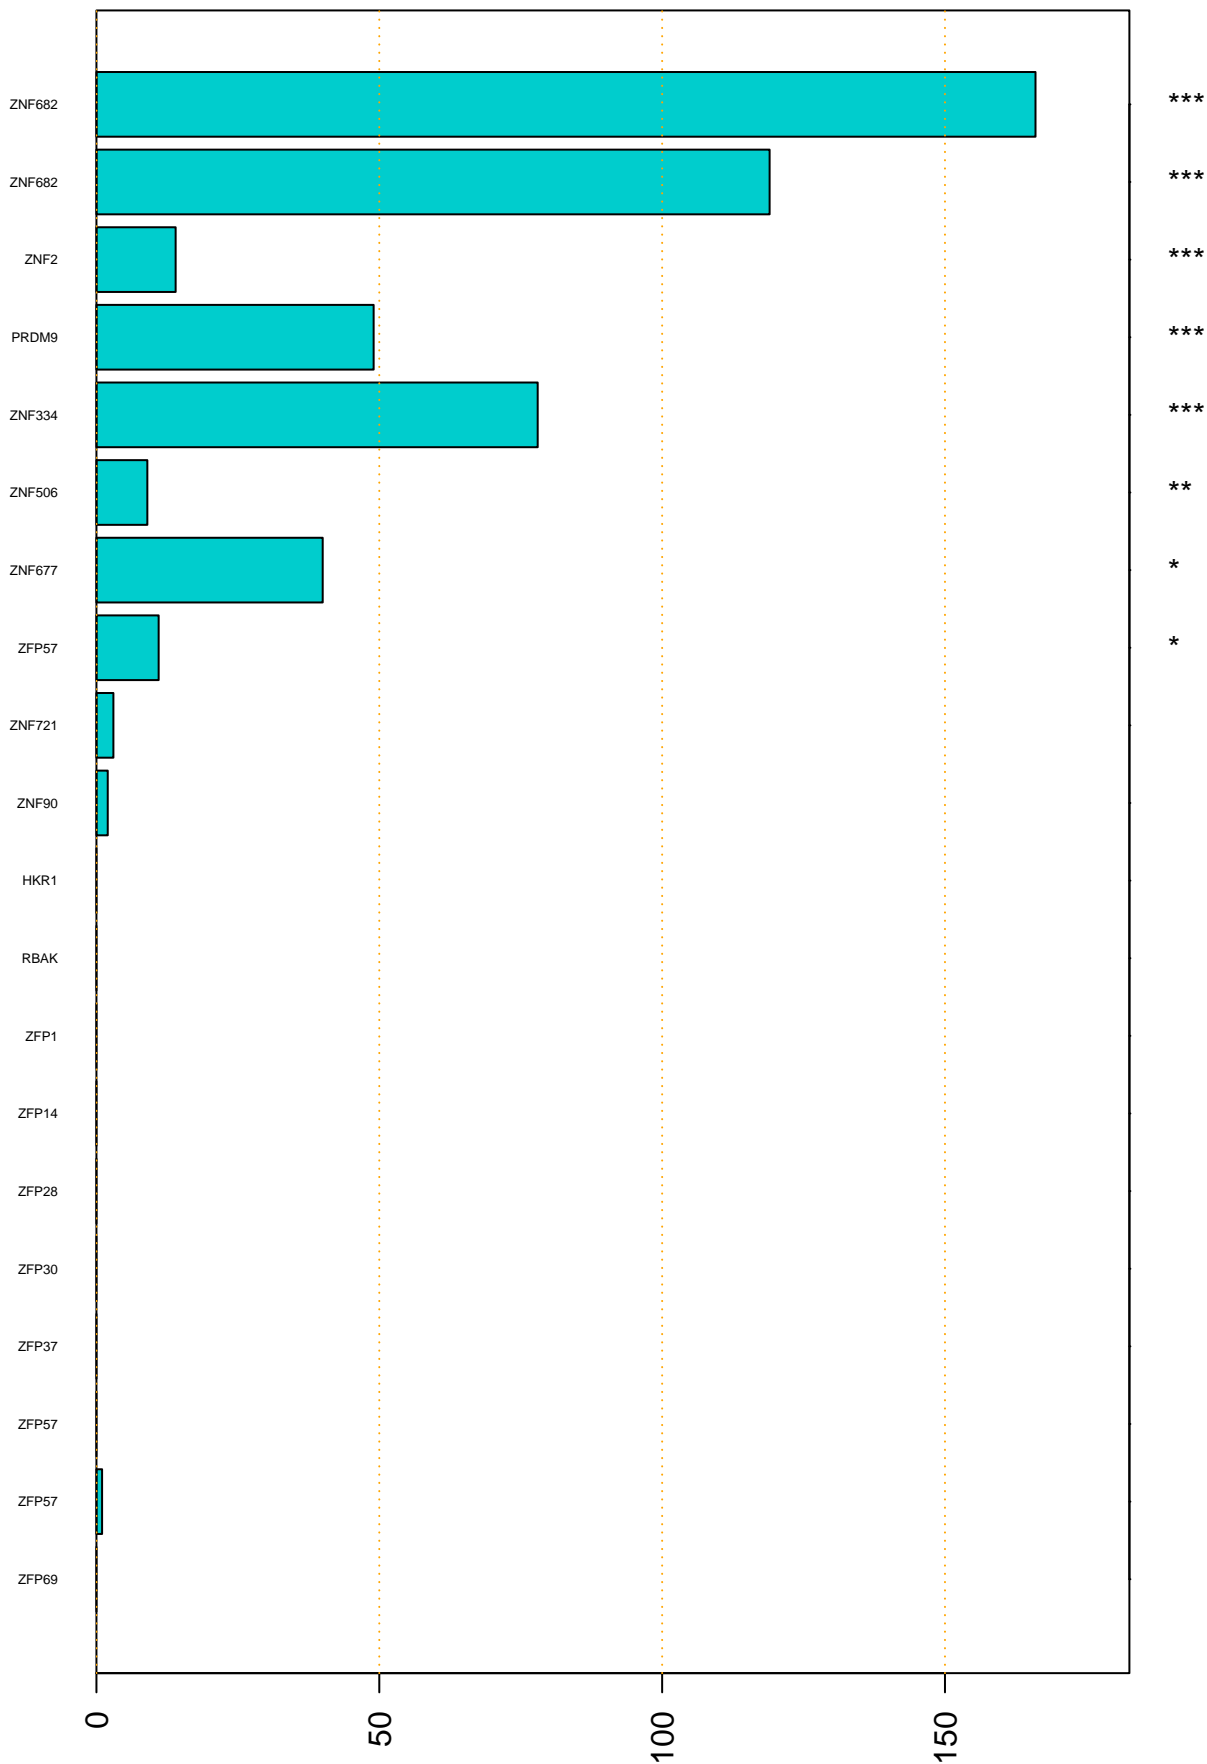

Enriched KZFP

#TE sfam with peak