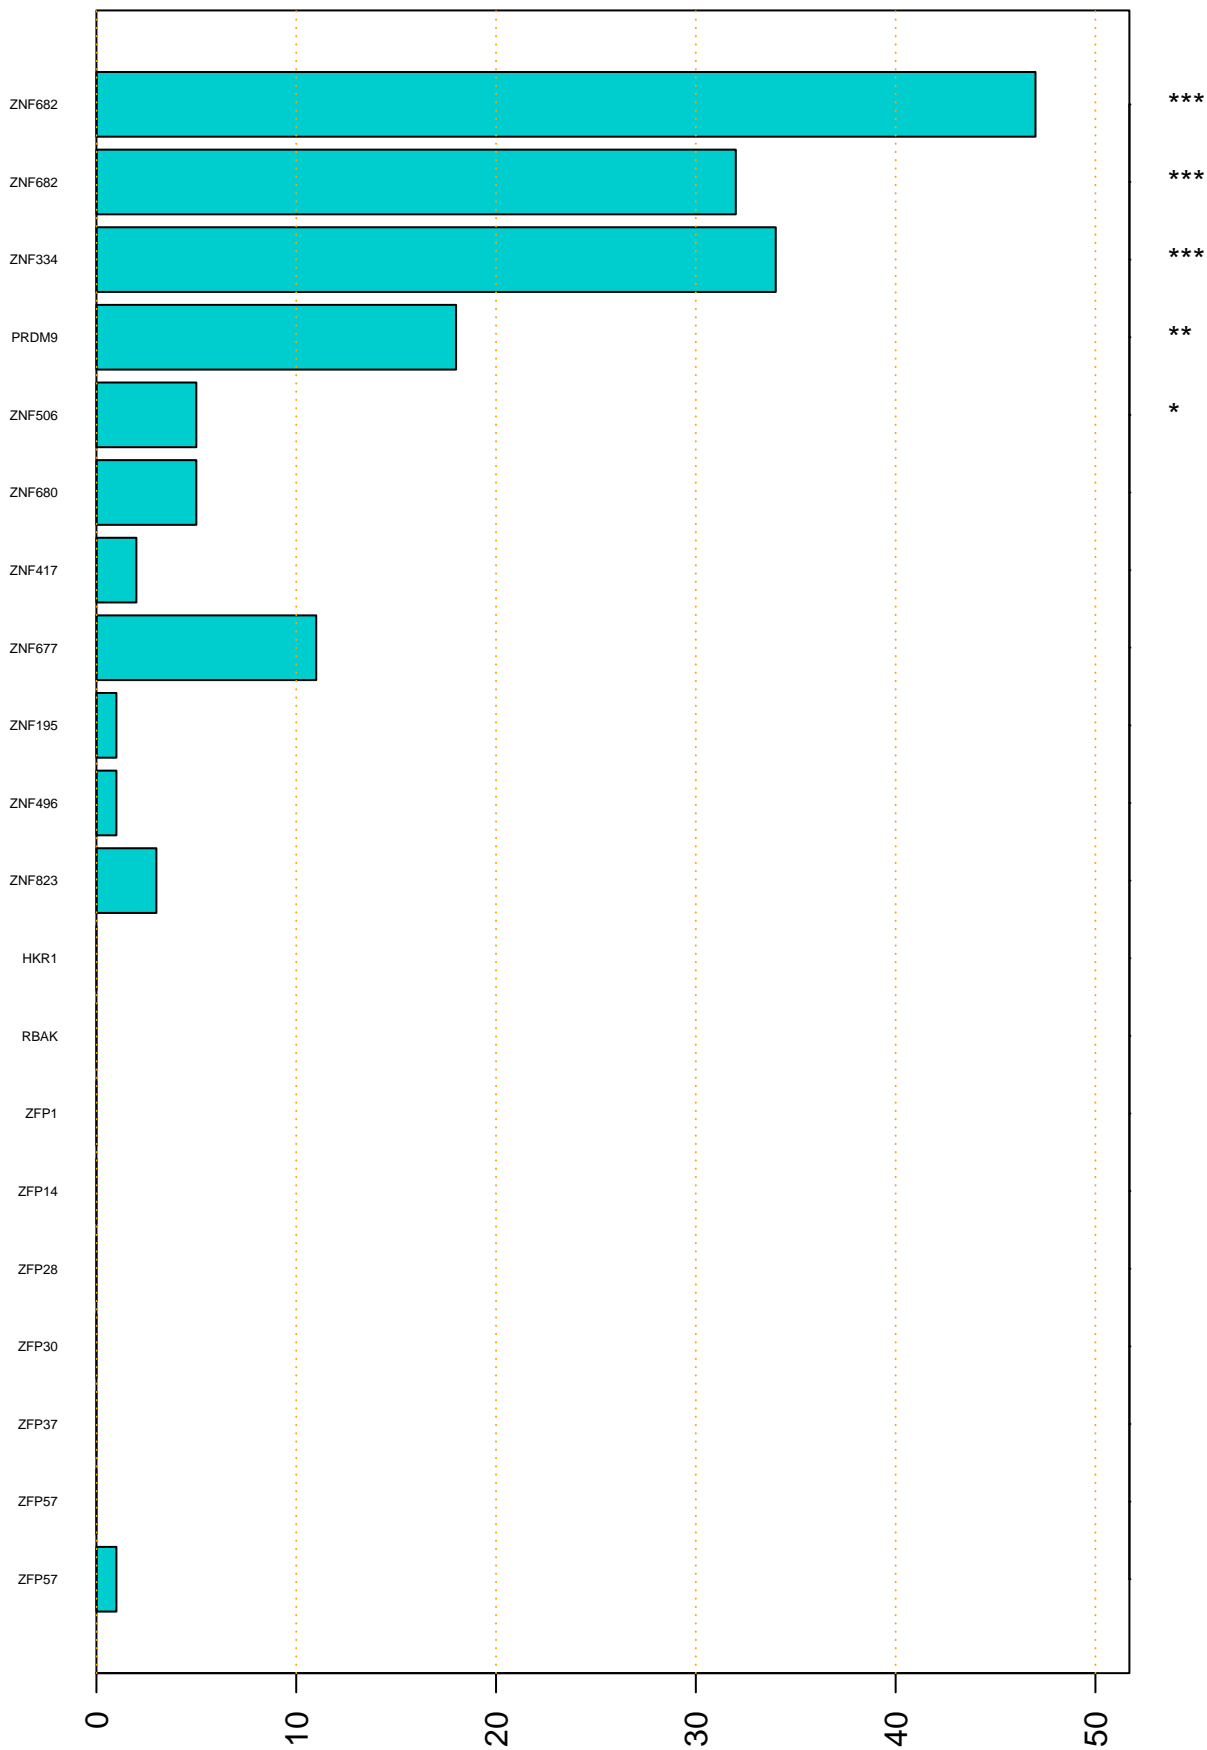

Enriched KZFP

#TE sfam with peak