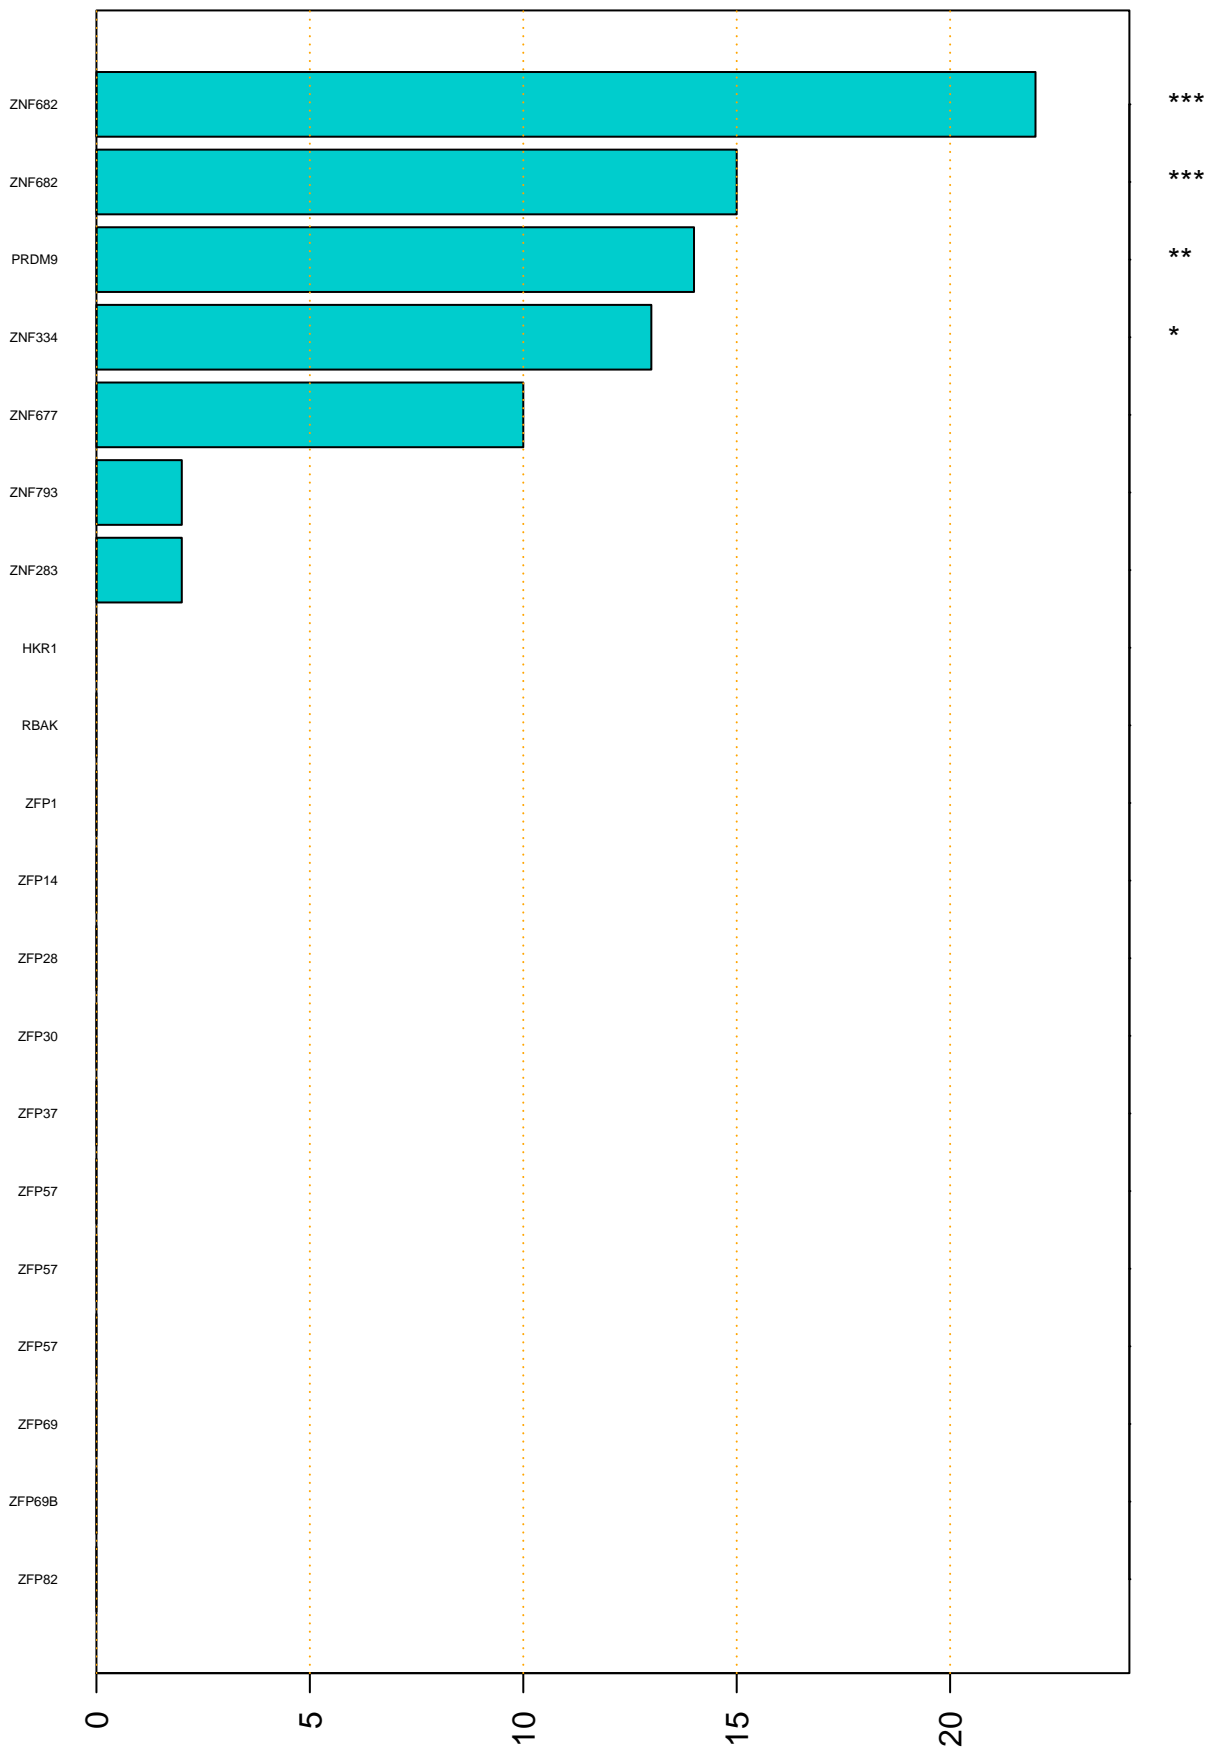

Enriched KZFP

#TE sfam with peak