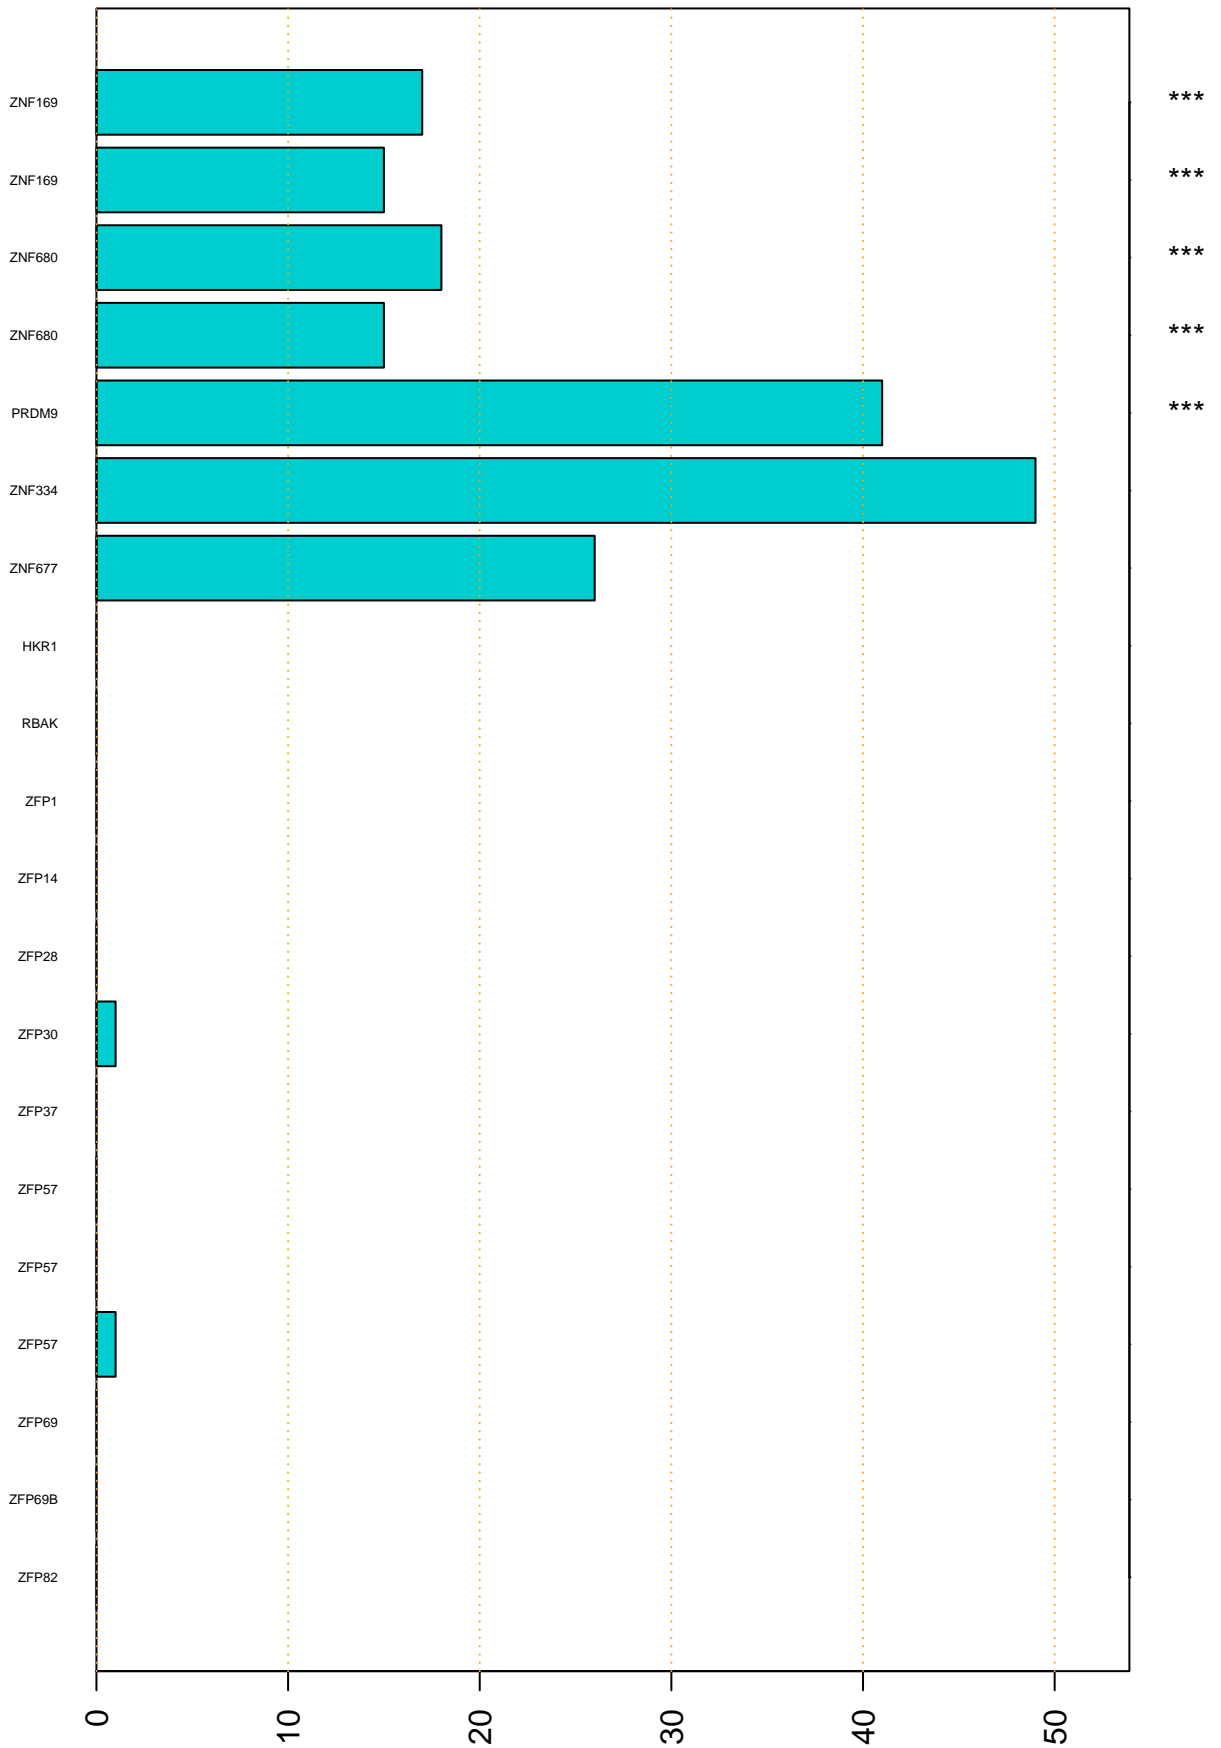

Enriched KZFP

#TE sfam with peak