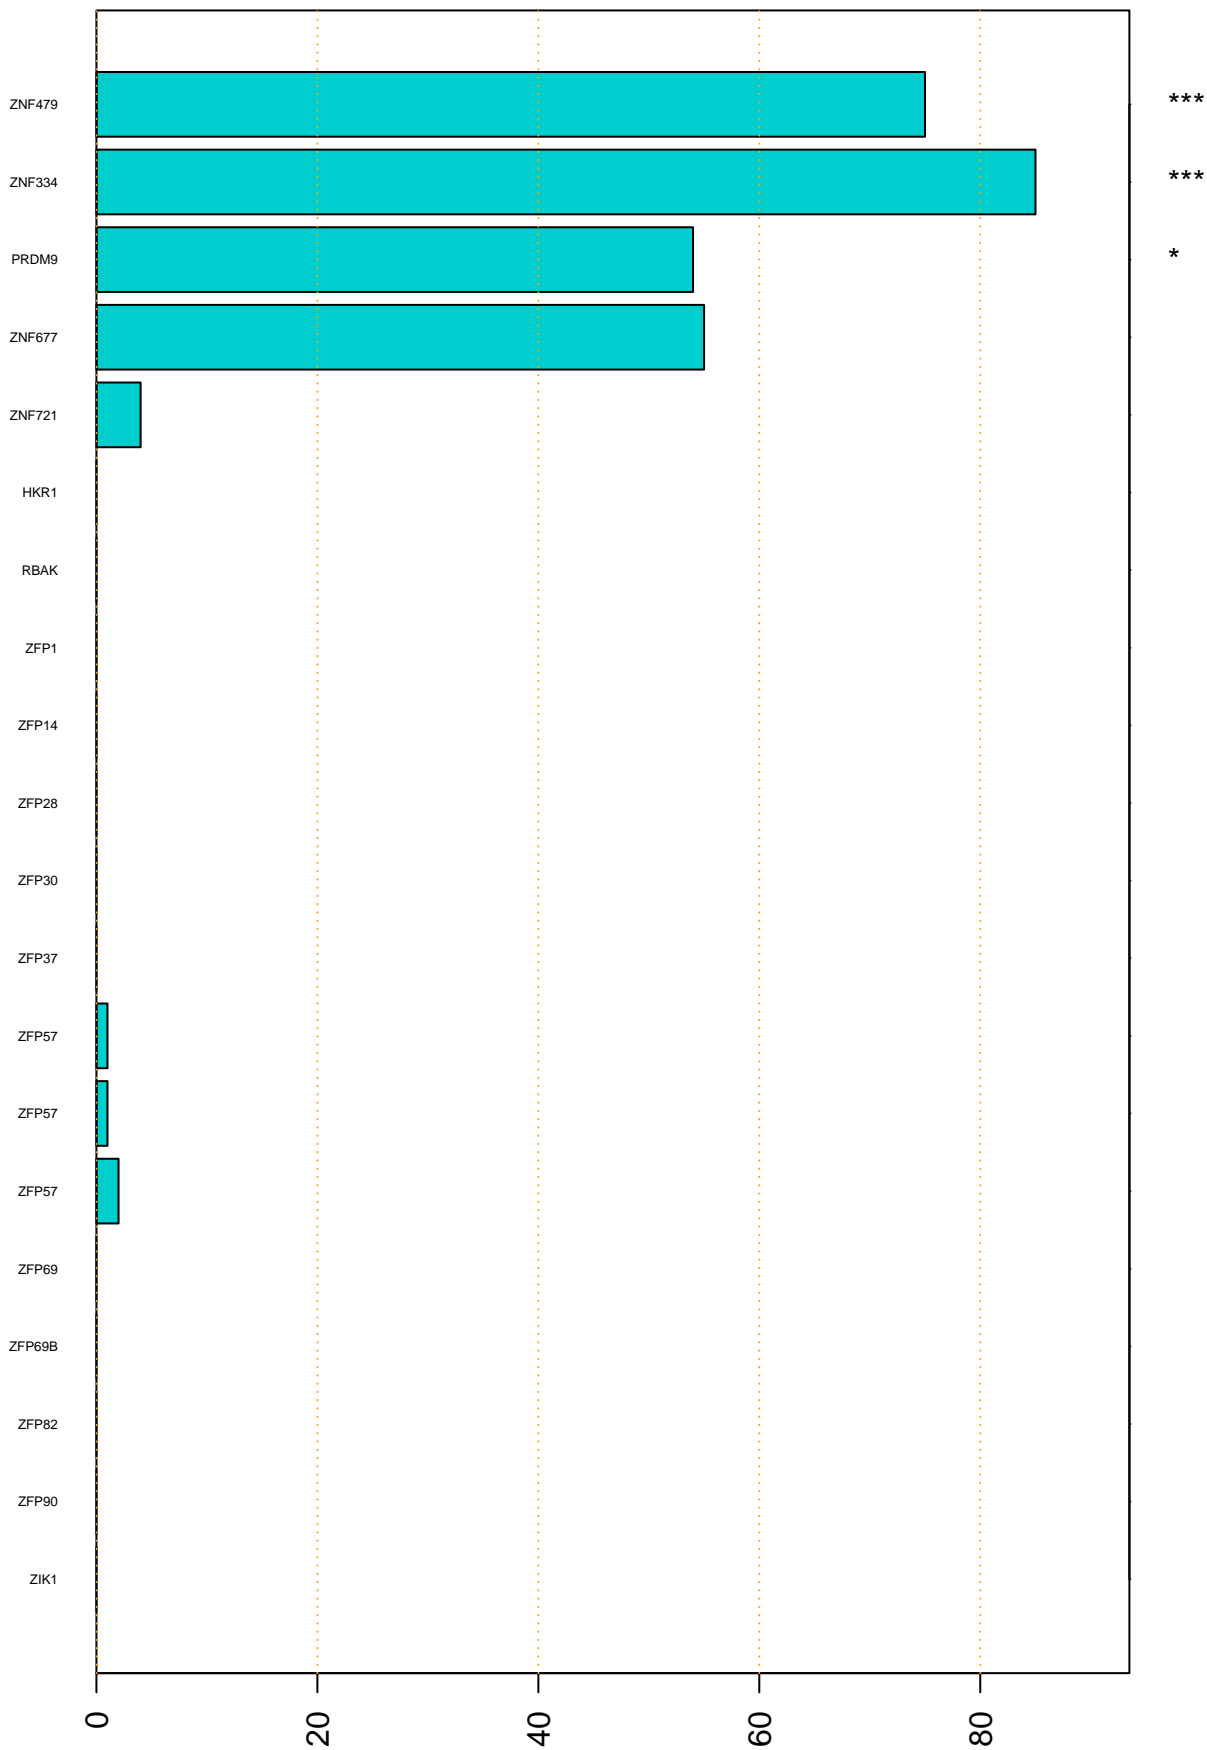

Enriched KZFP

#TE sfam with peak