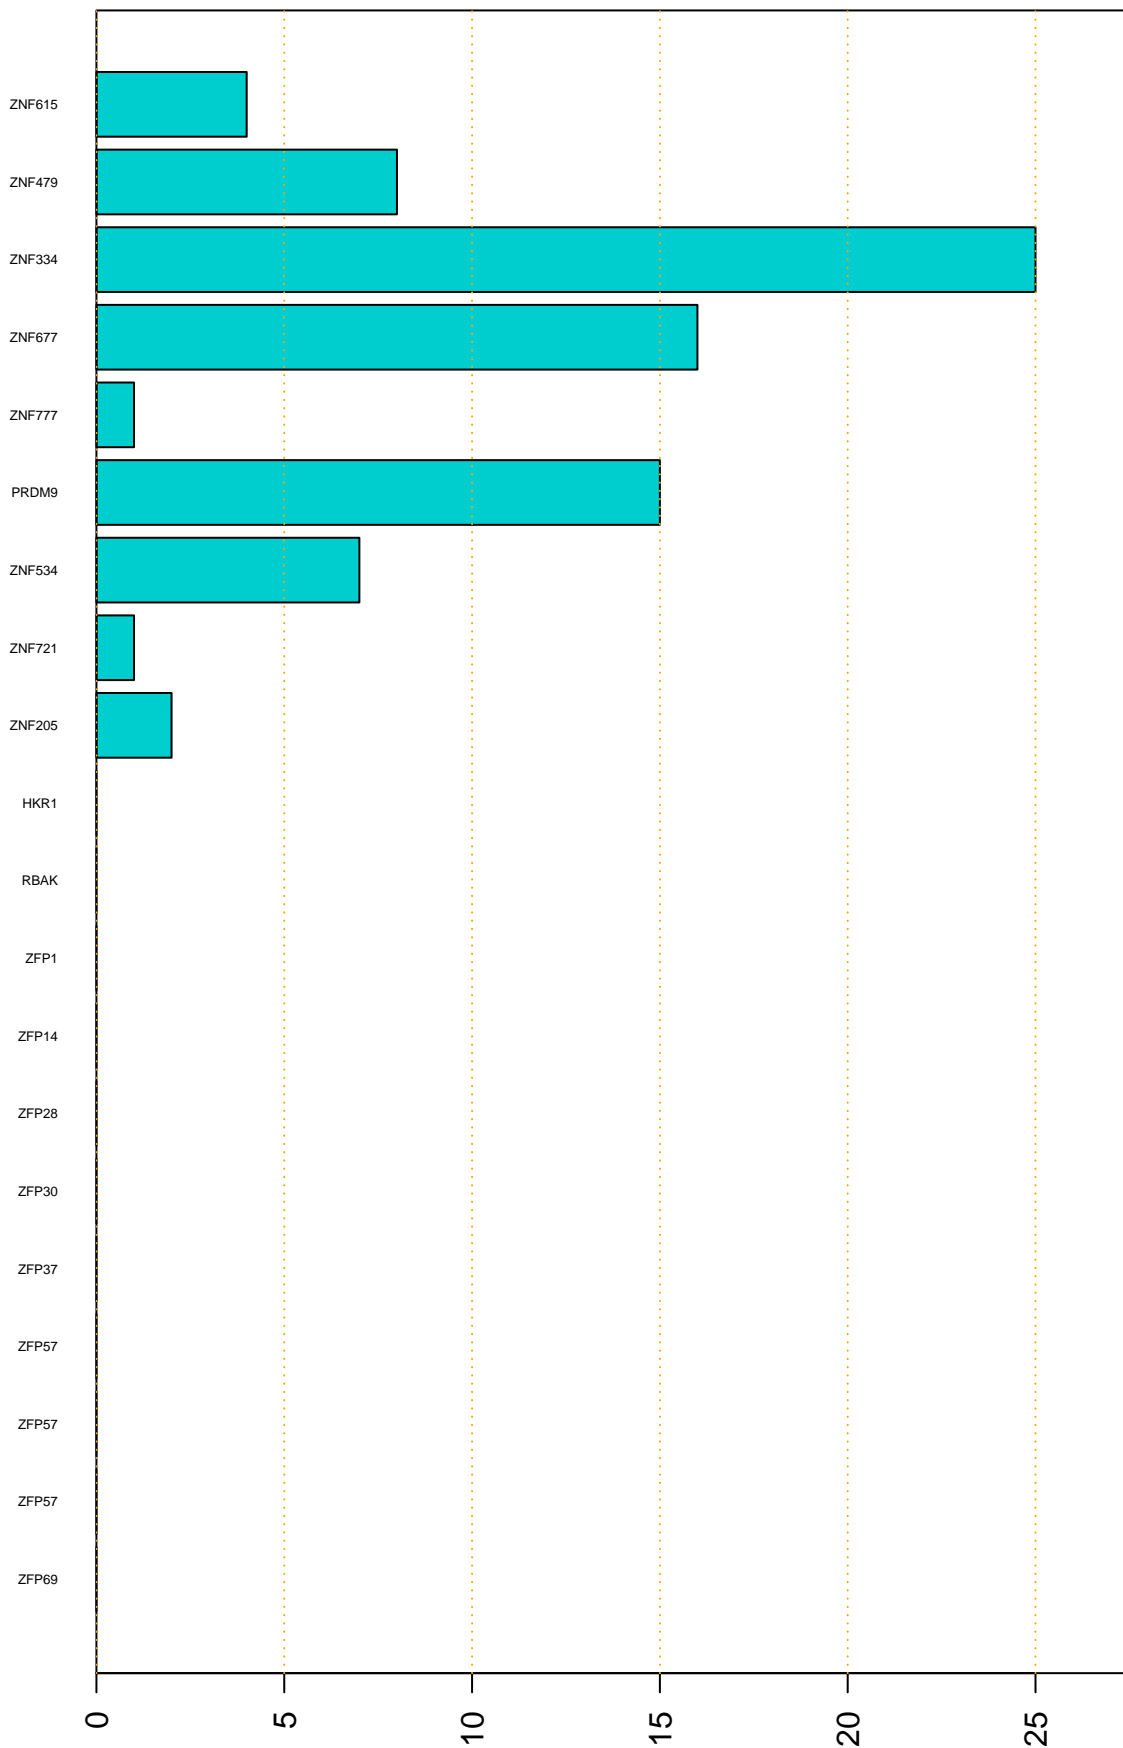

Enriched KZFP

#TE sfam with peak