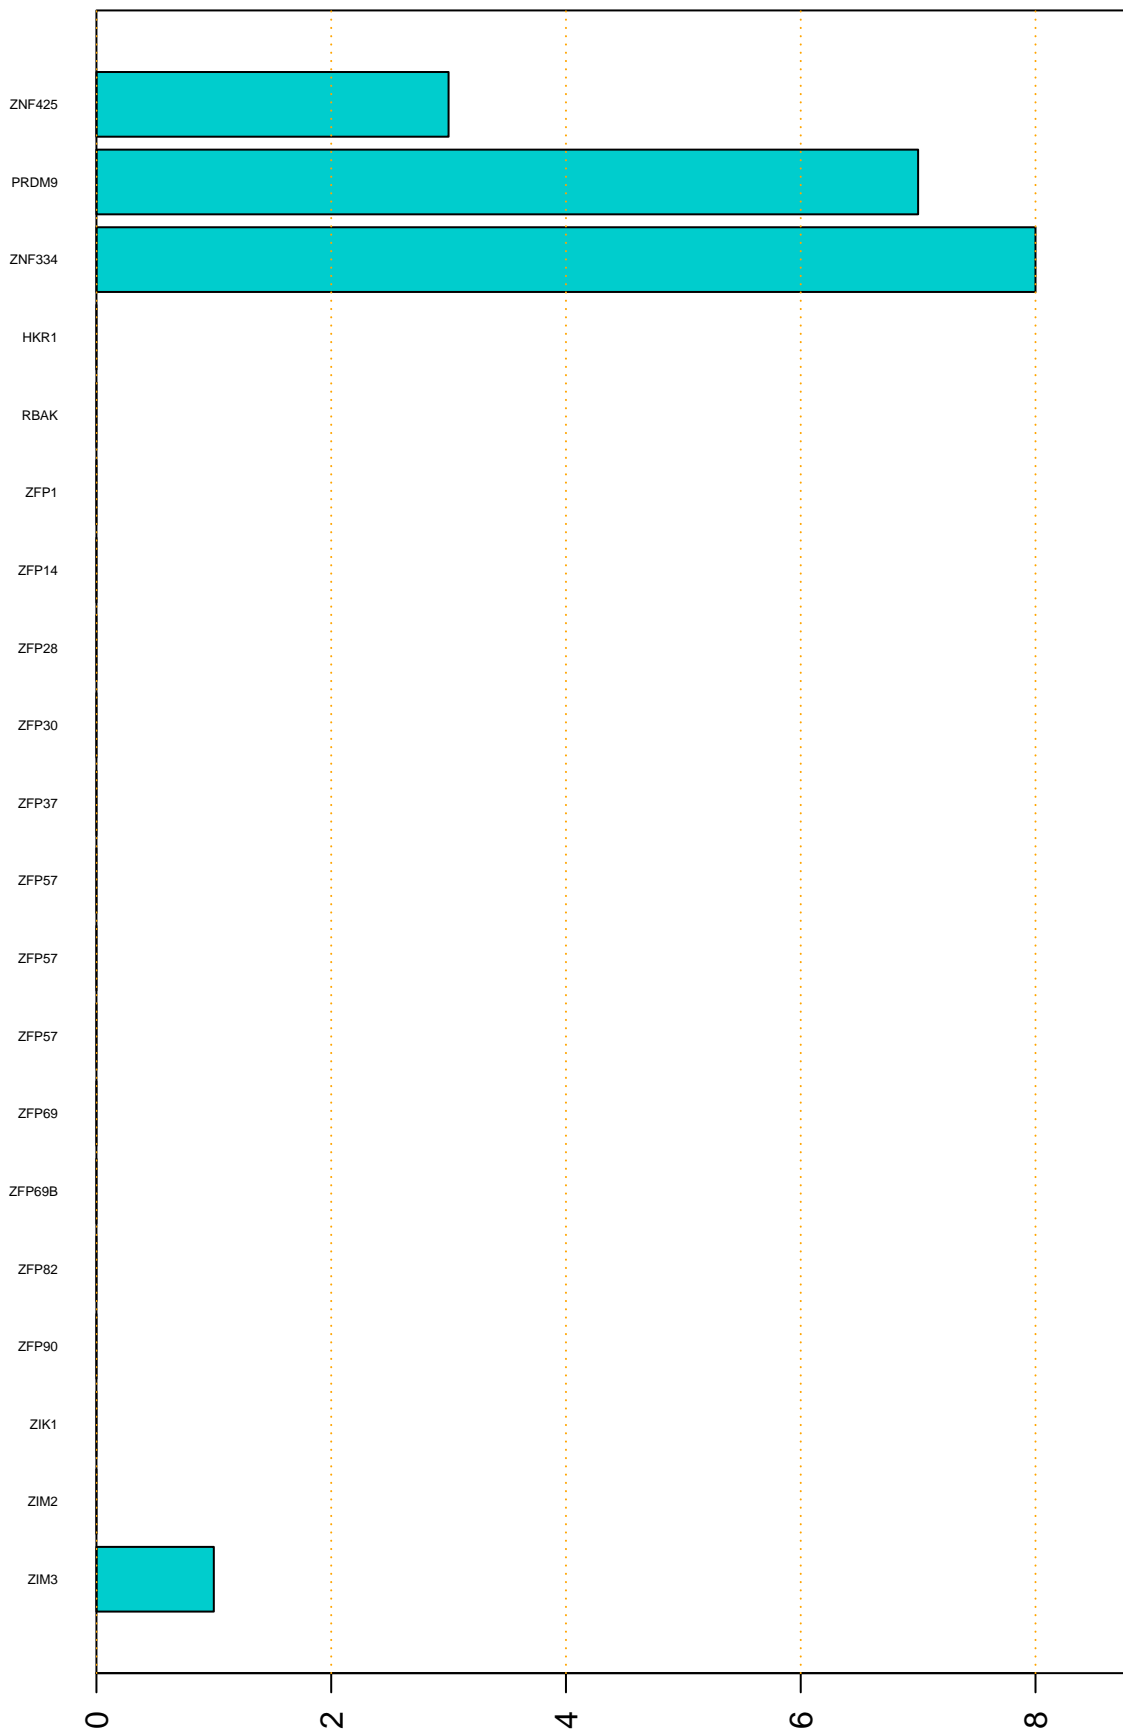

Enriched KZFP

#TE sfam with peak