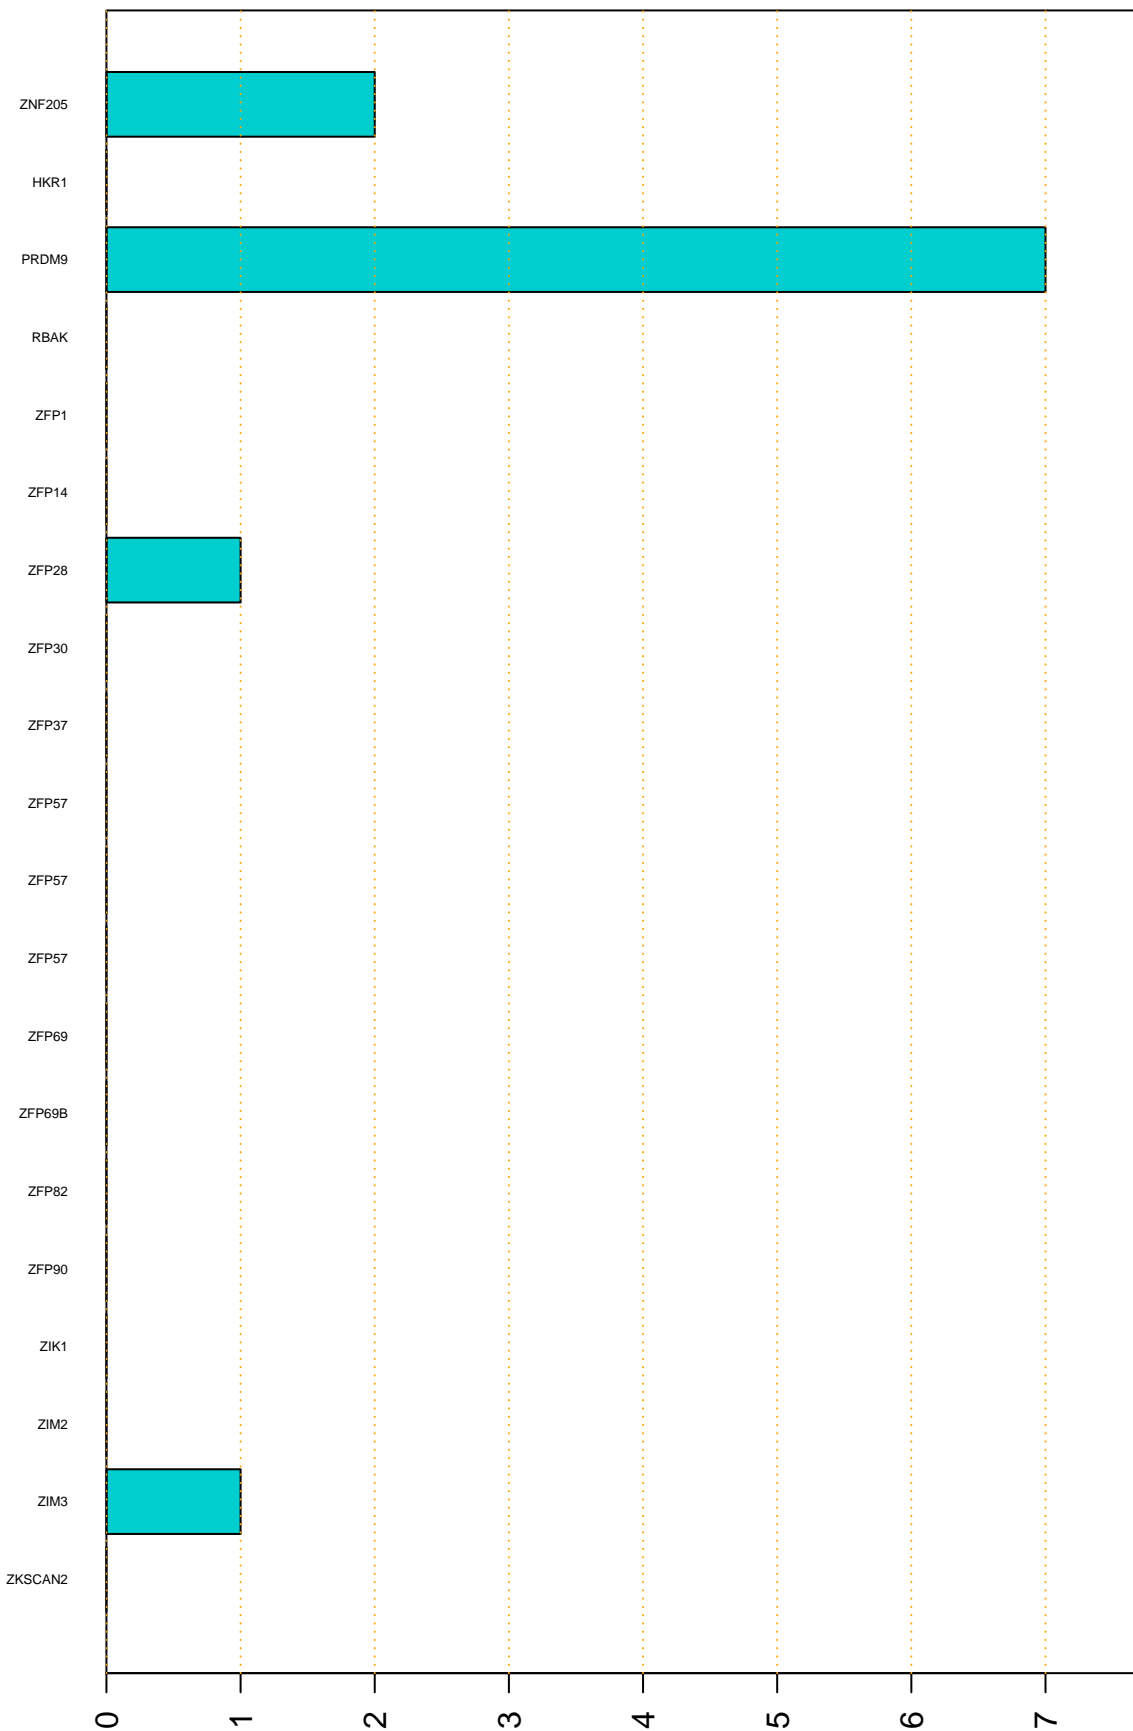

Enriched KZFP

#TE sfam with peak