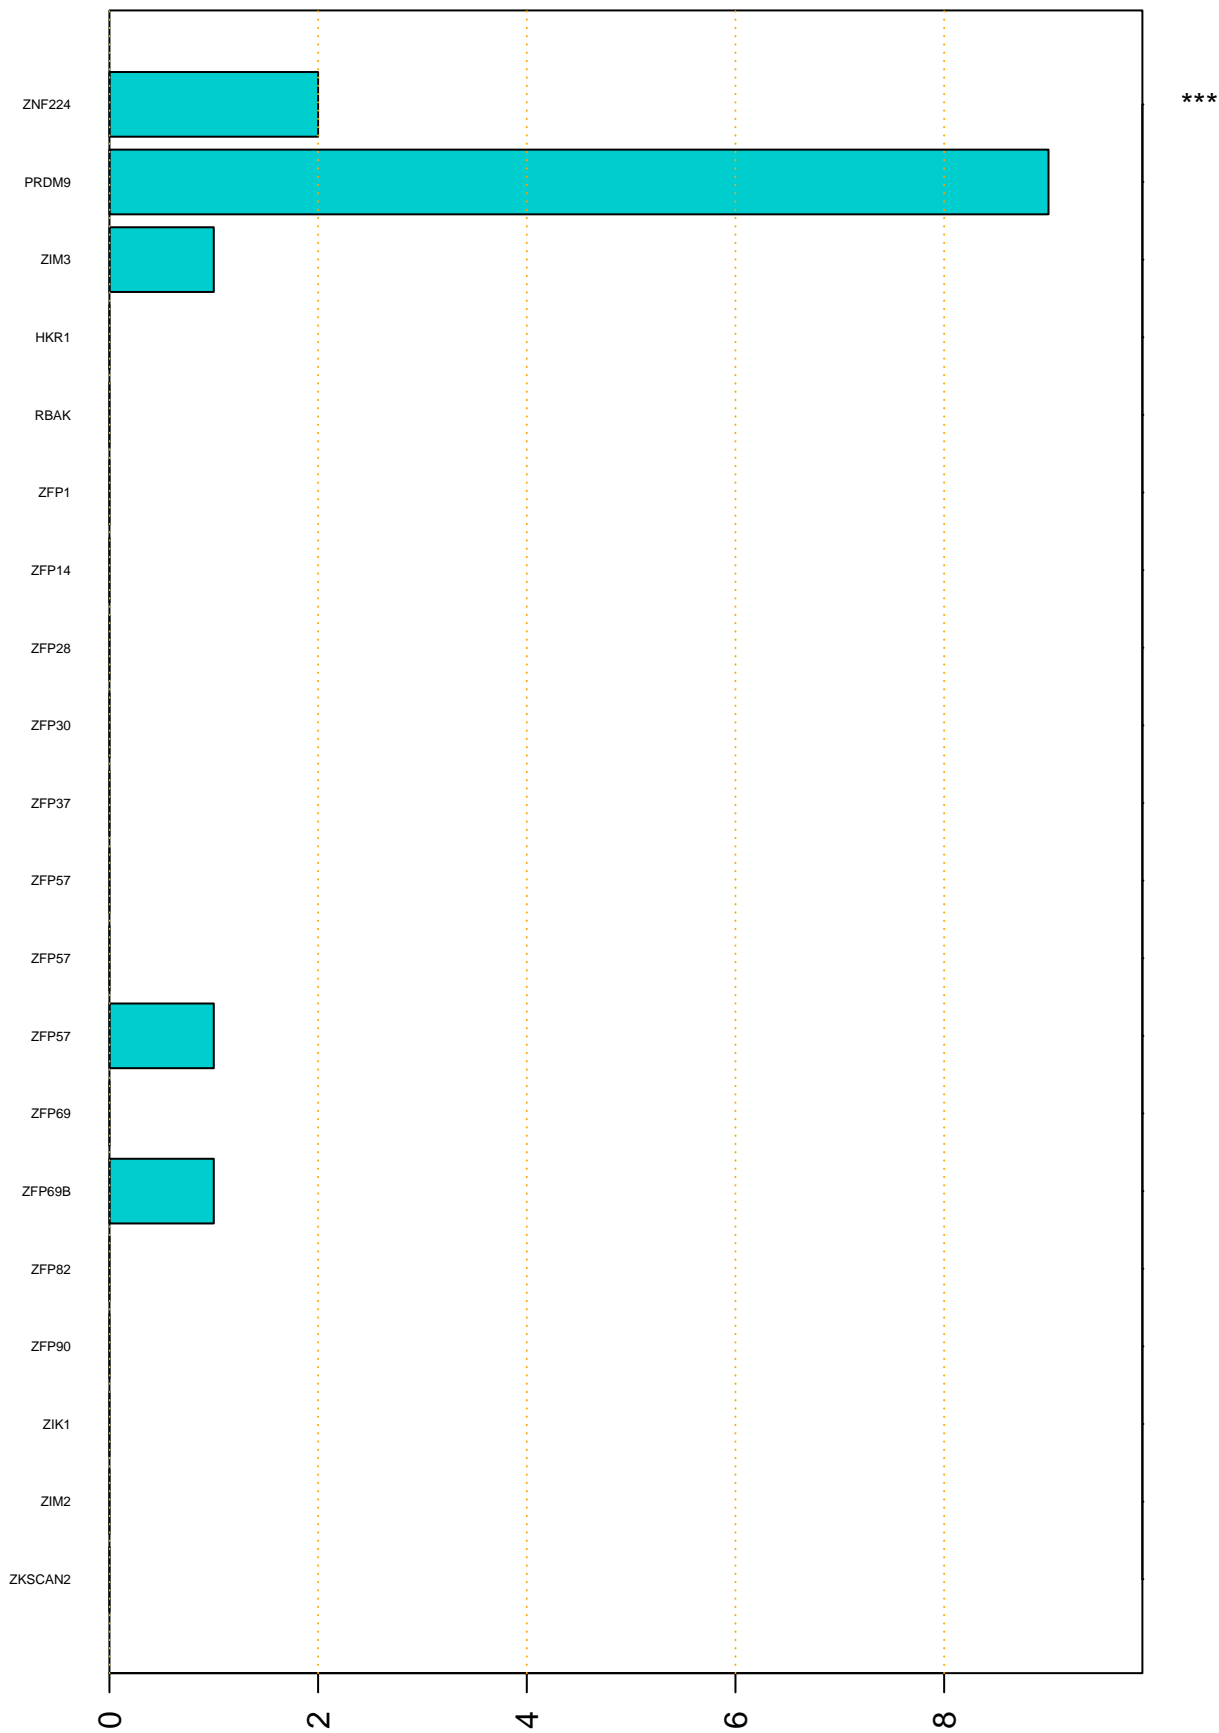

Enriched KZFP

#TE sfam with peak