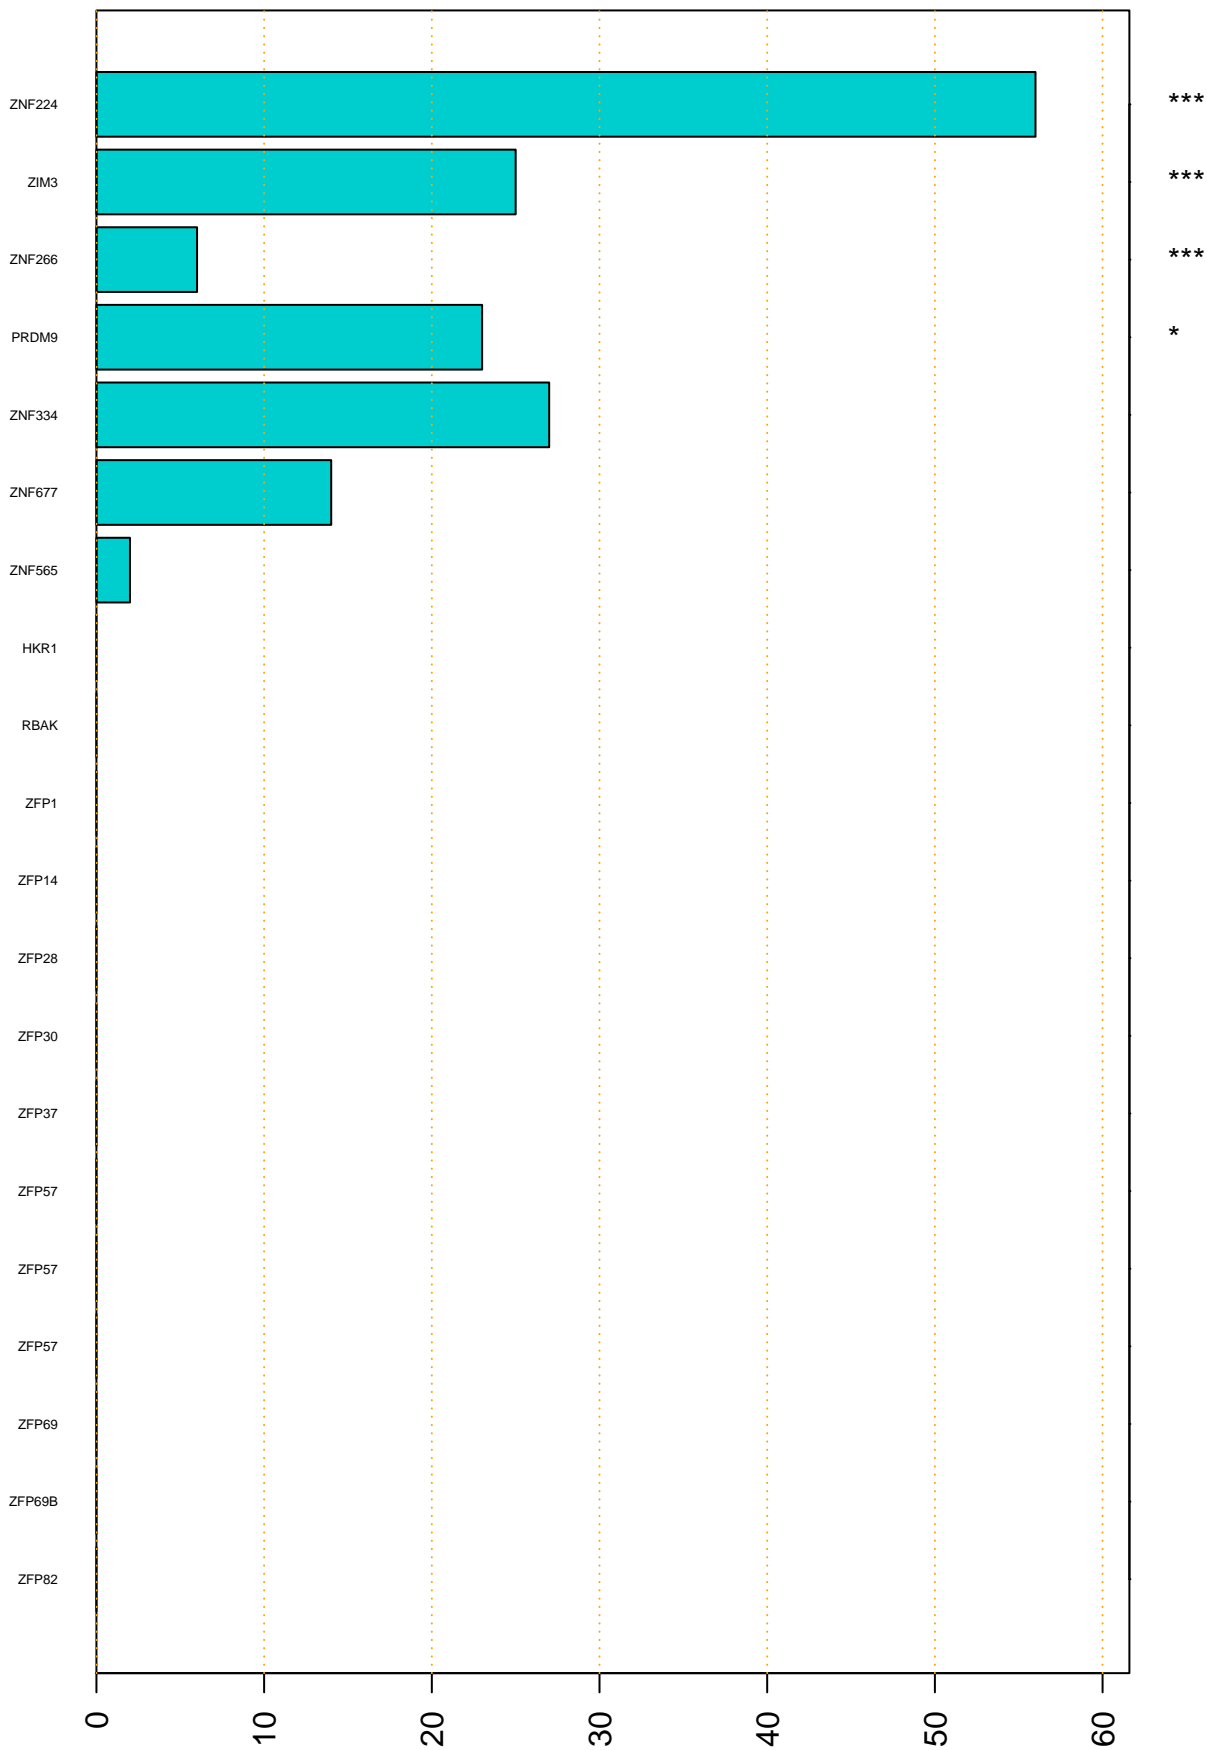

Enriched KZFP

#TE sfam with peak