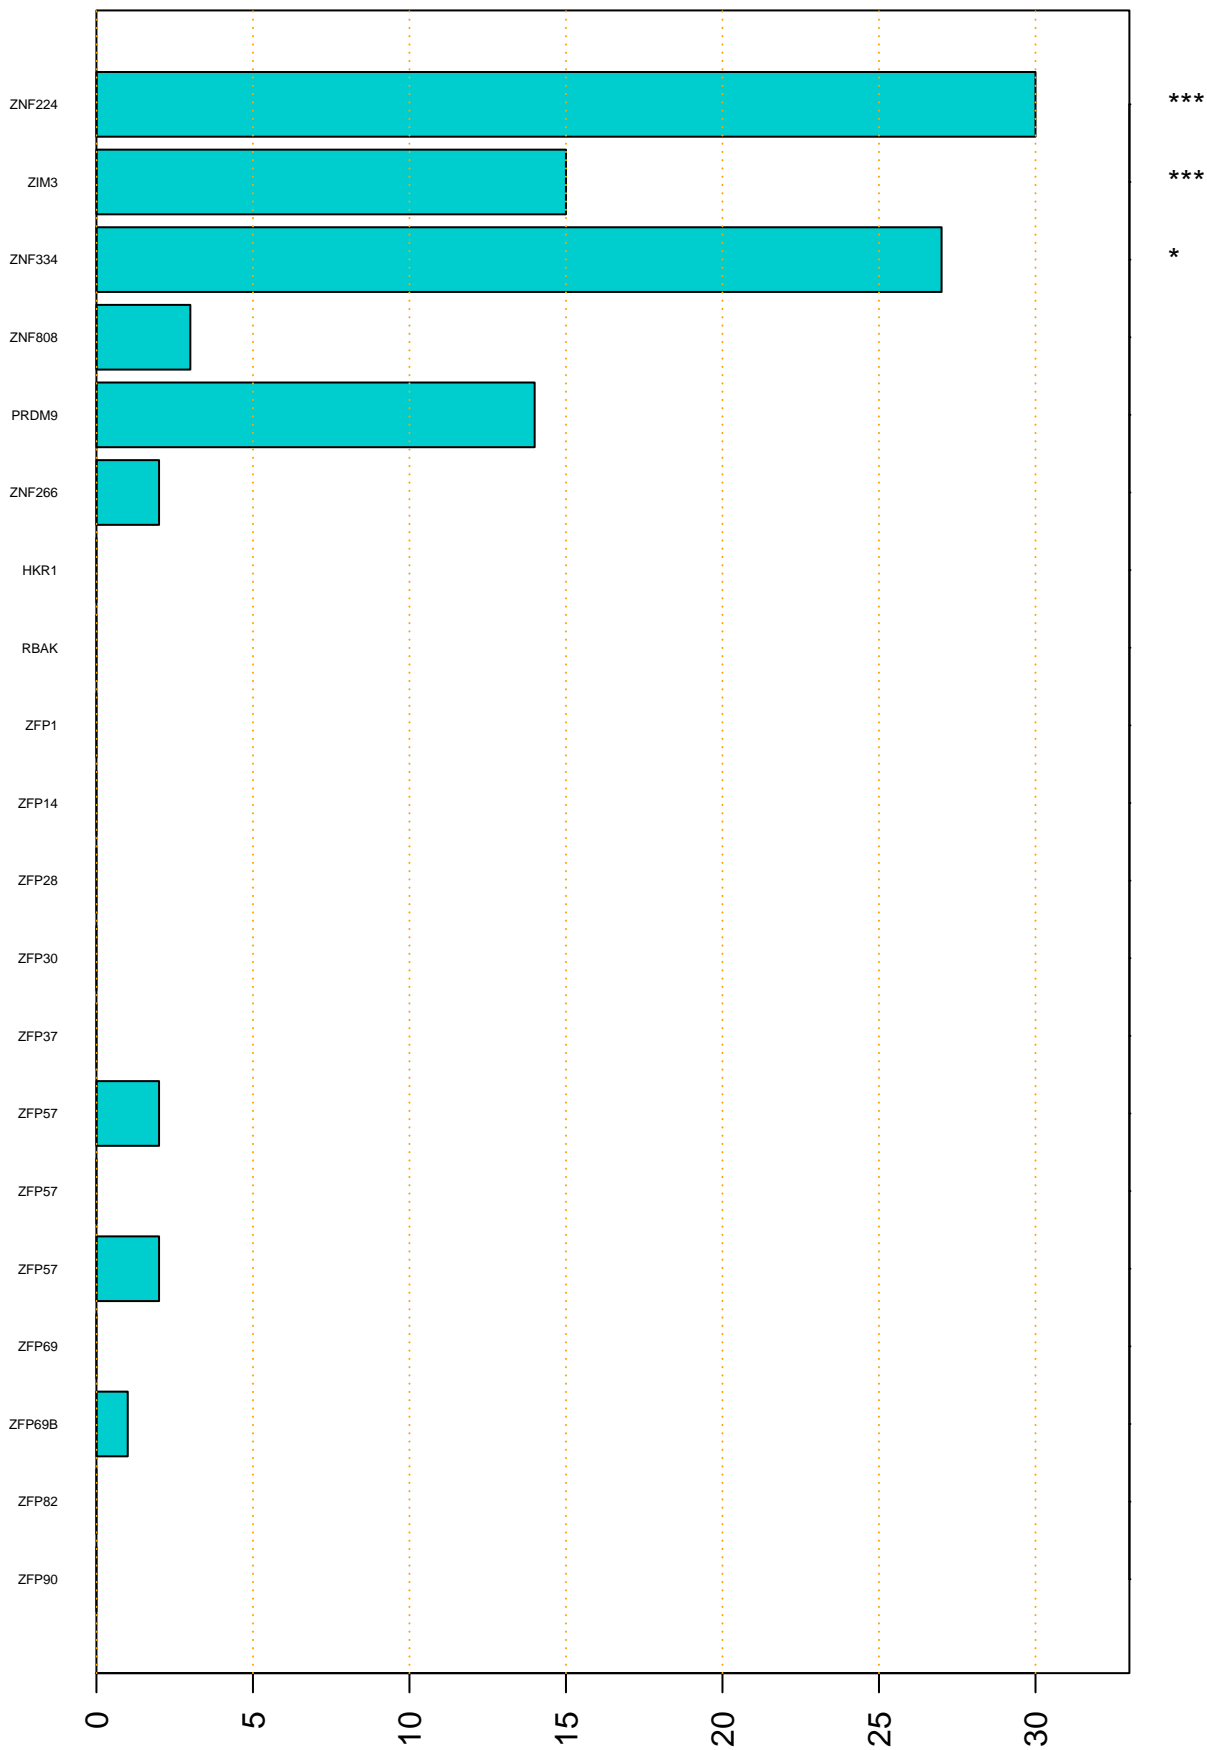

Enriched KZFP

#TE sfam with peak