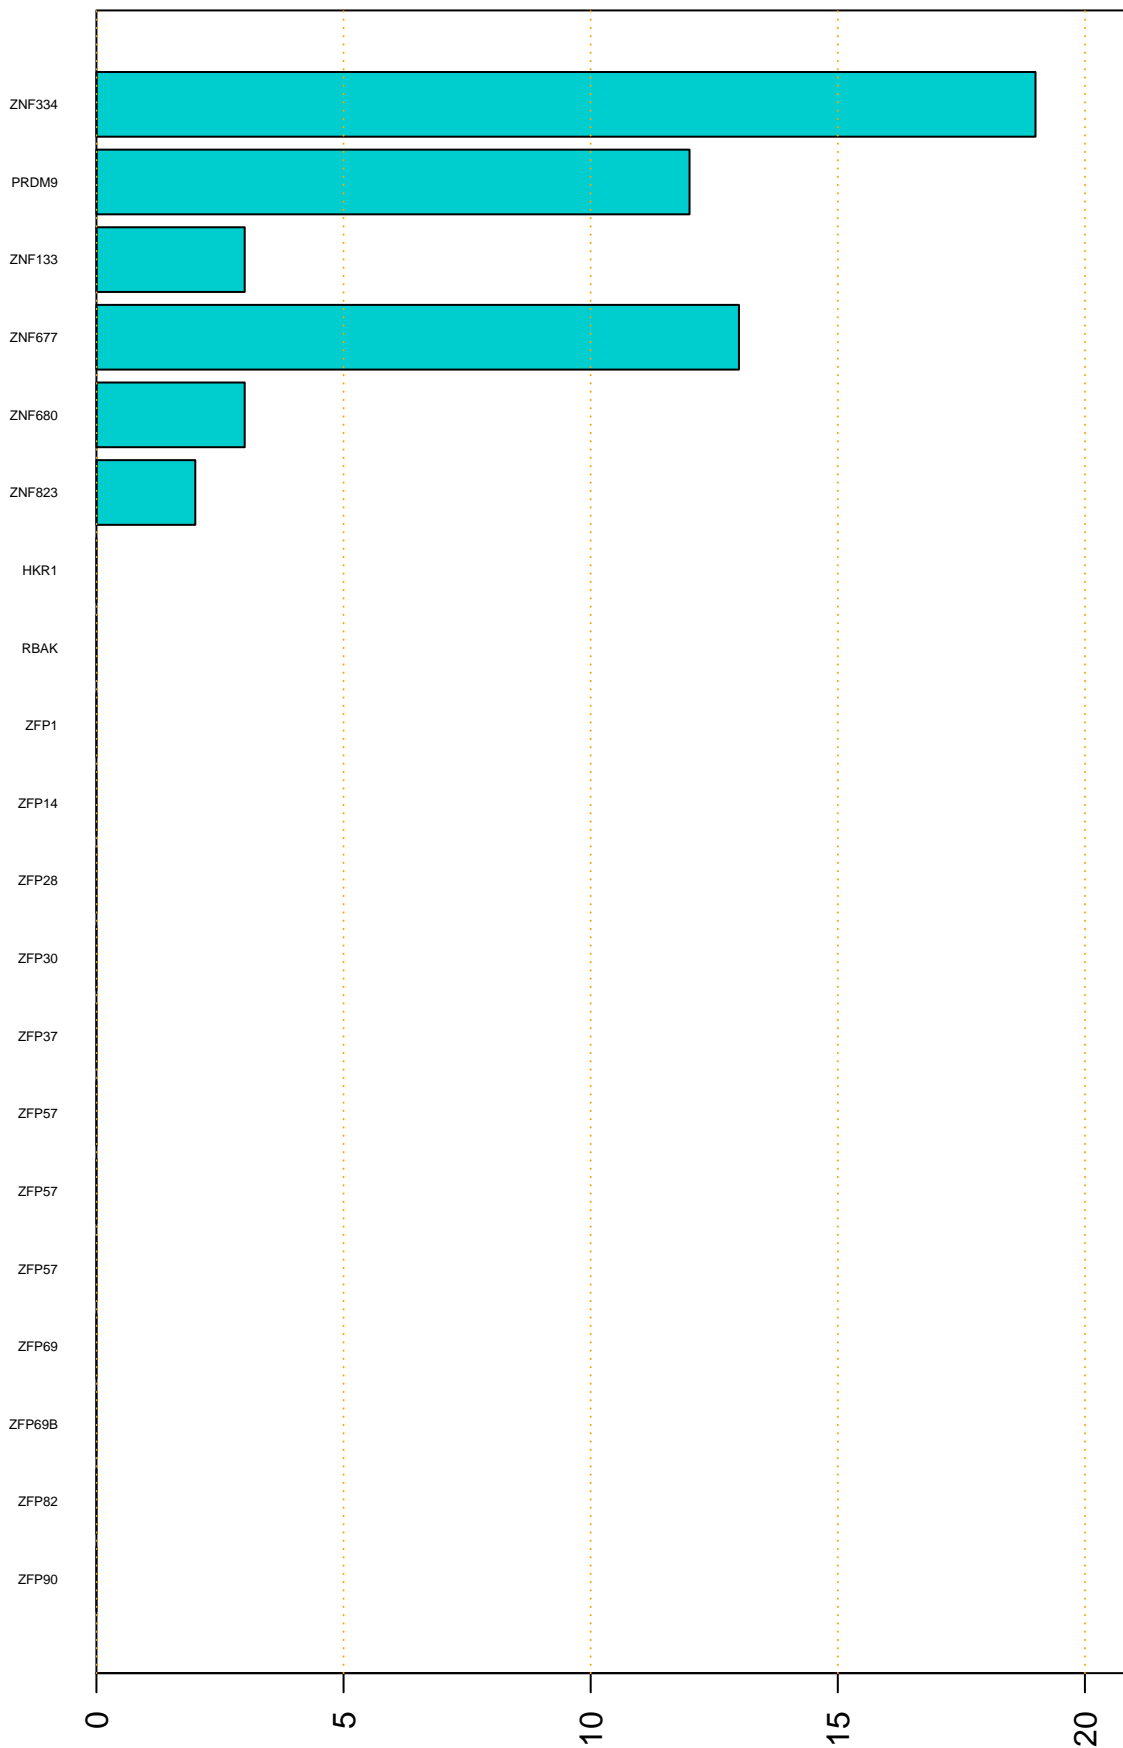

Enriched KZFP

#TE sfam with peak