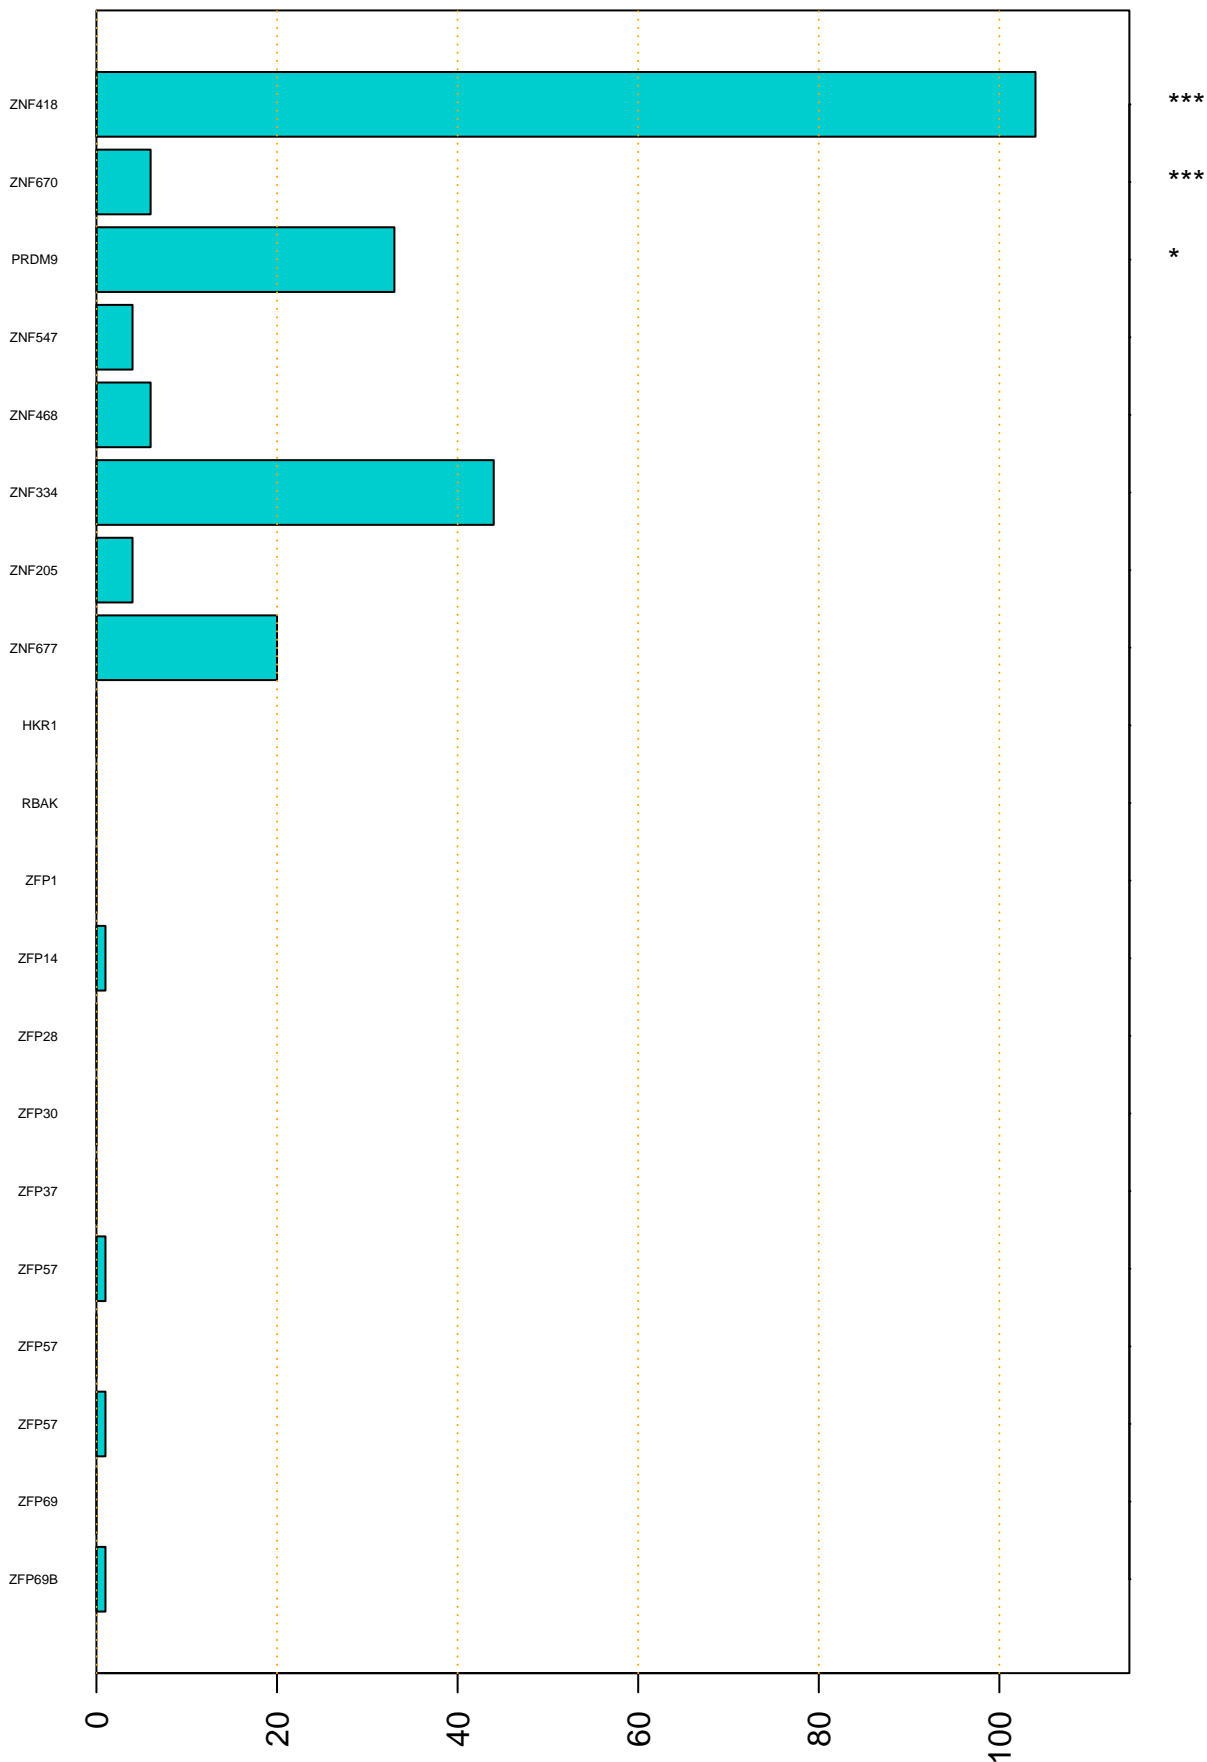

Enriched KZFP

#TE sfam with peak