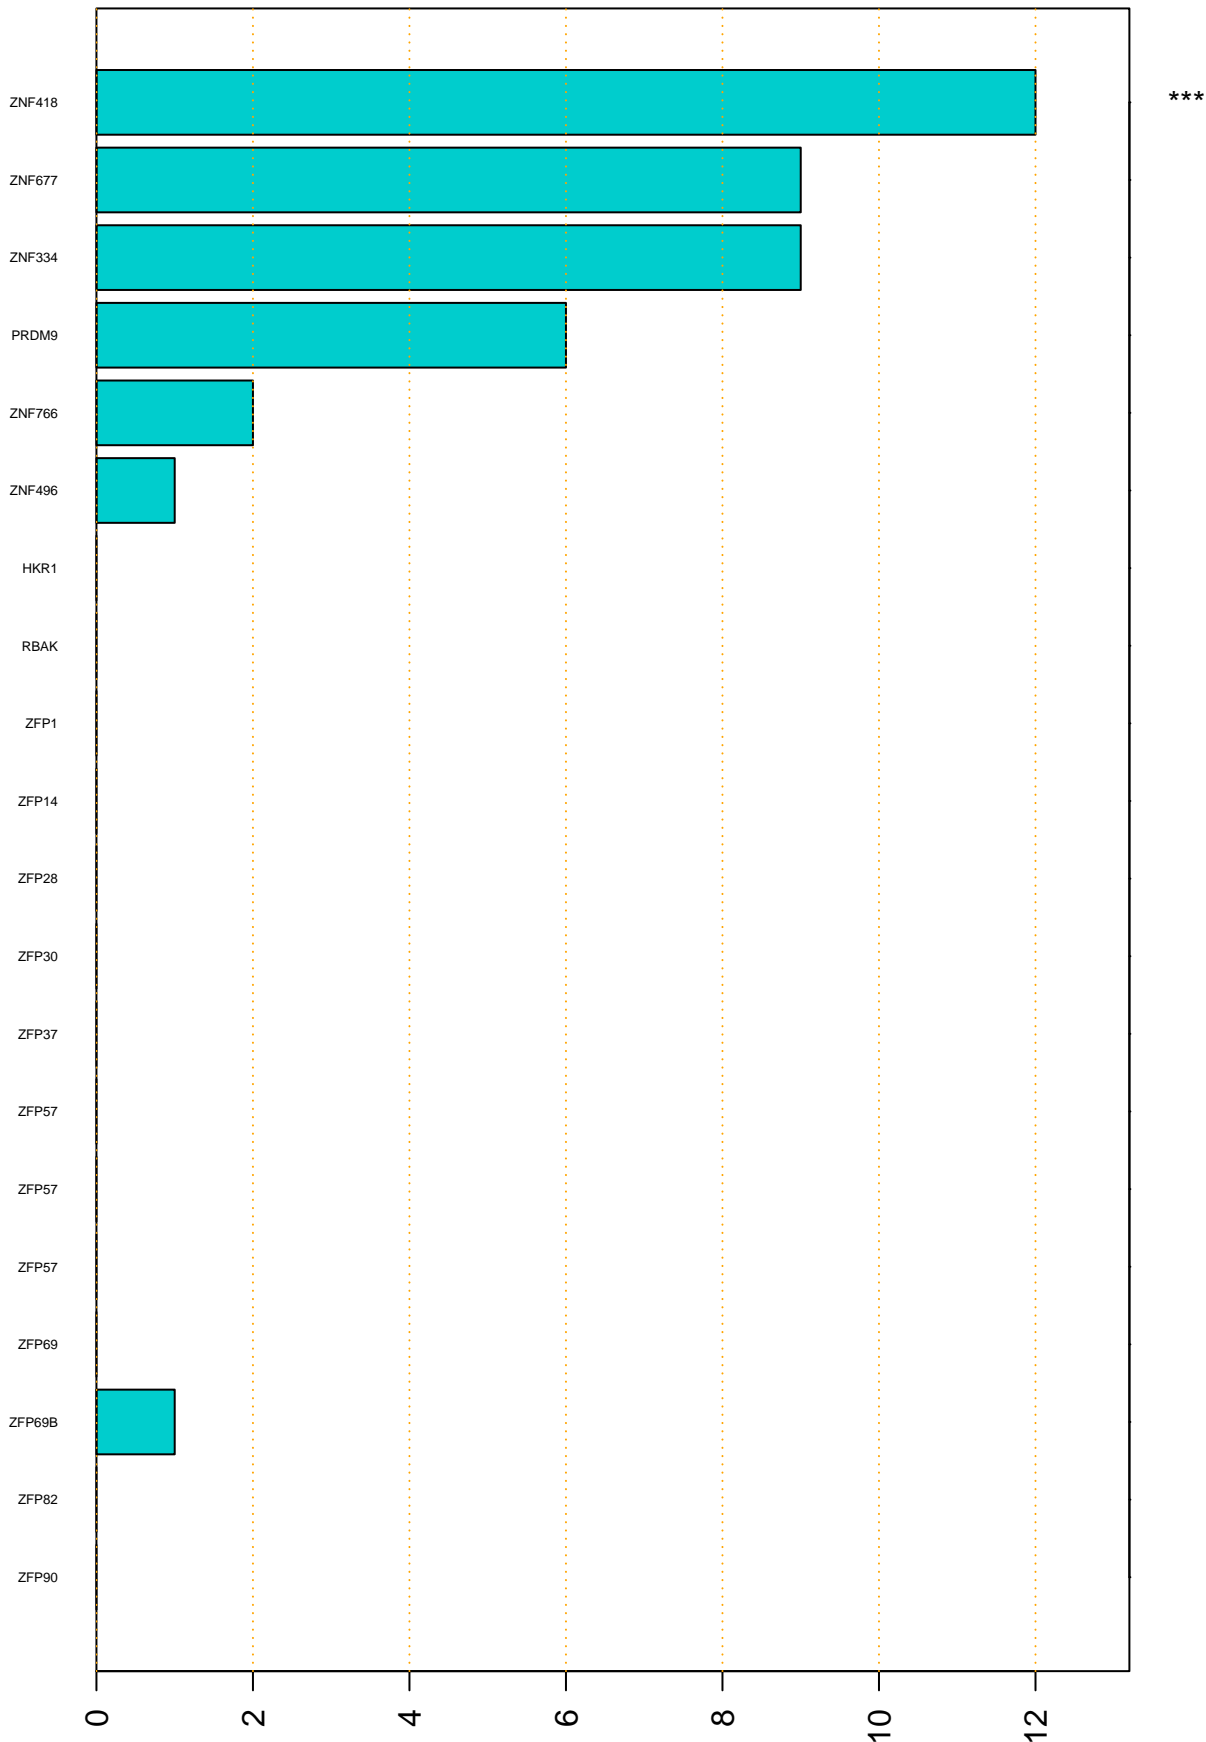

Enriched KZFP

#TE sfam with peak