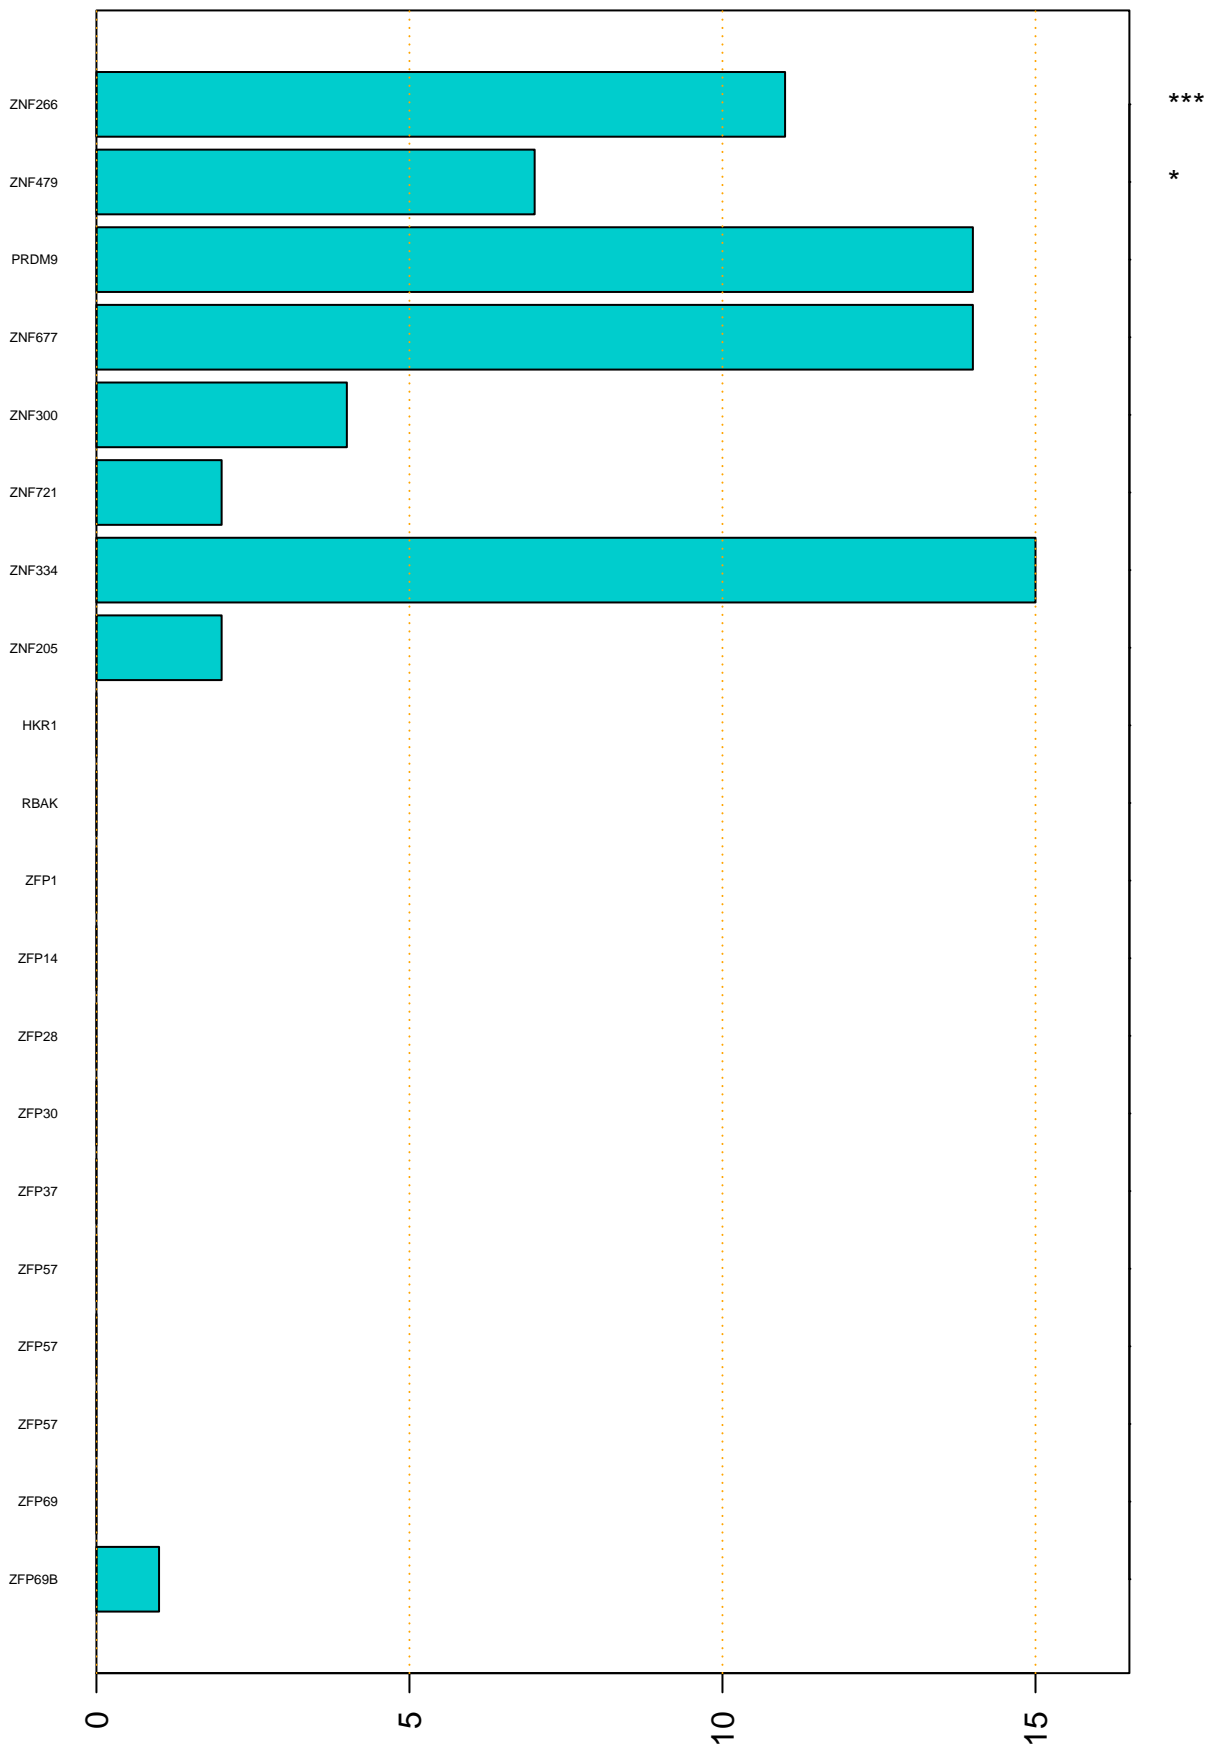

Enriched KZFP

#TE sfam with peak