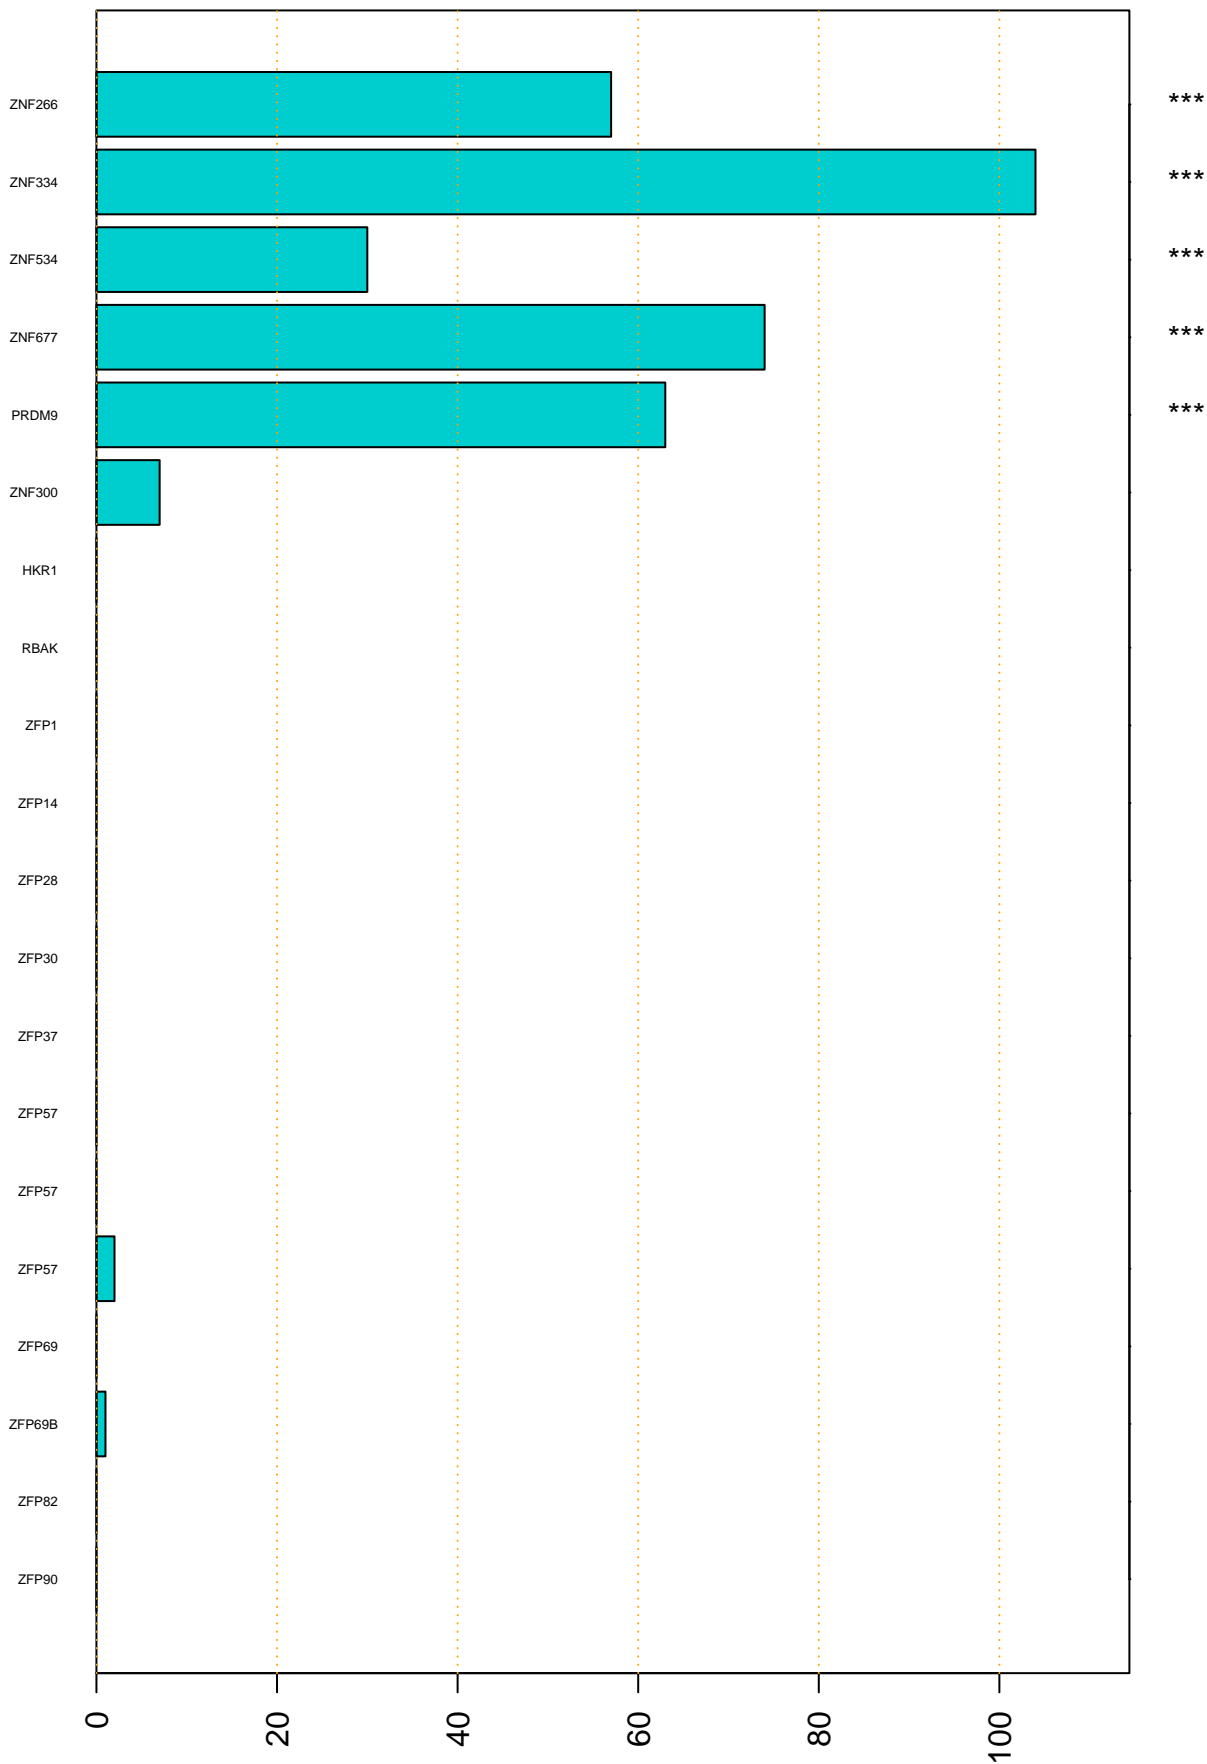

Enriched KZFP

#TE sfam with peak