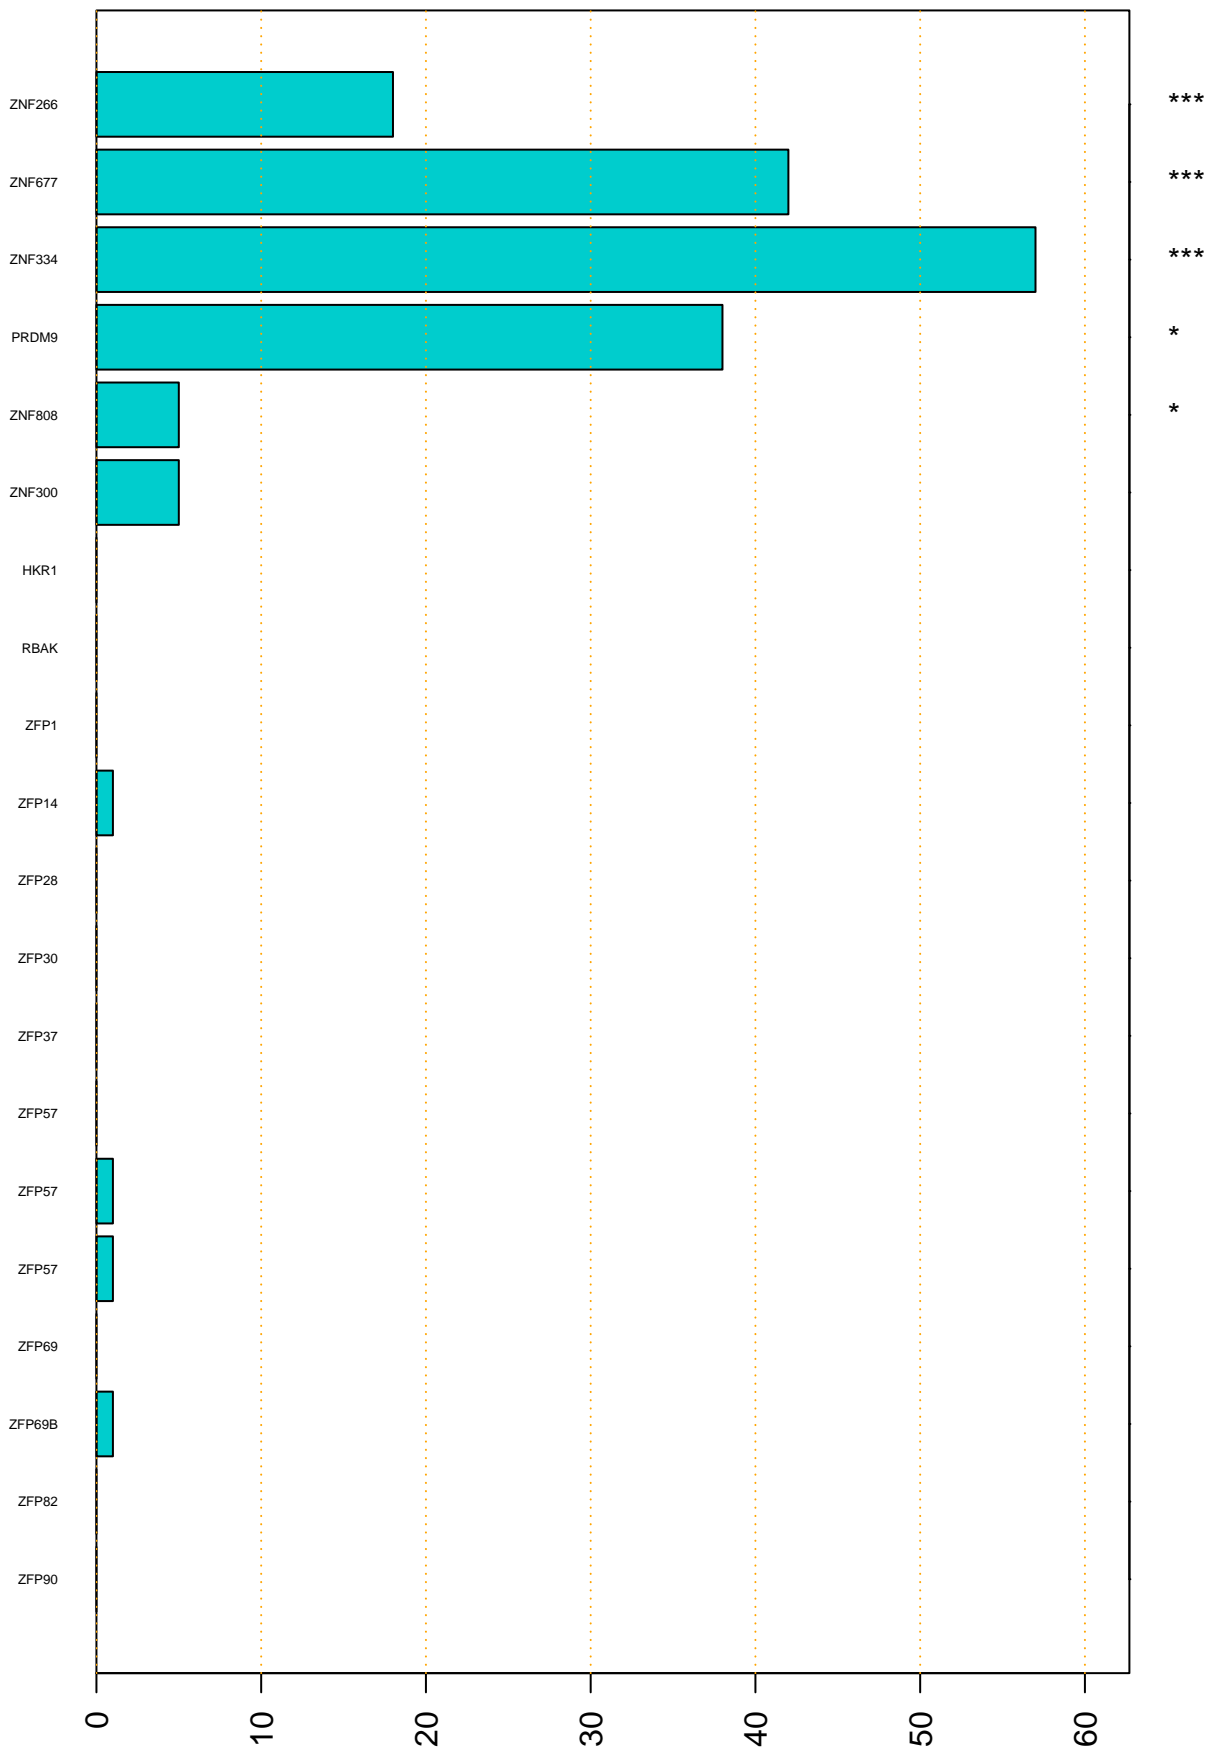

Enriched KZFP

#TE sfam with peak